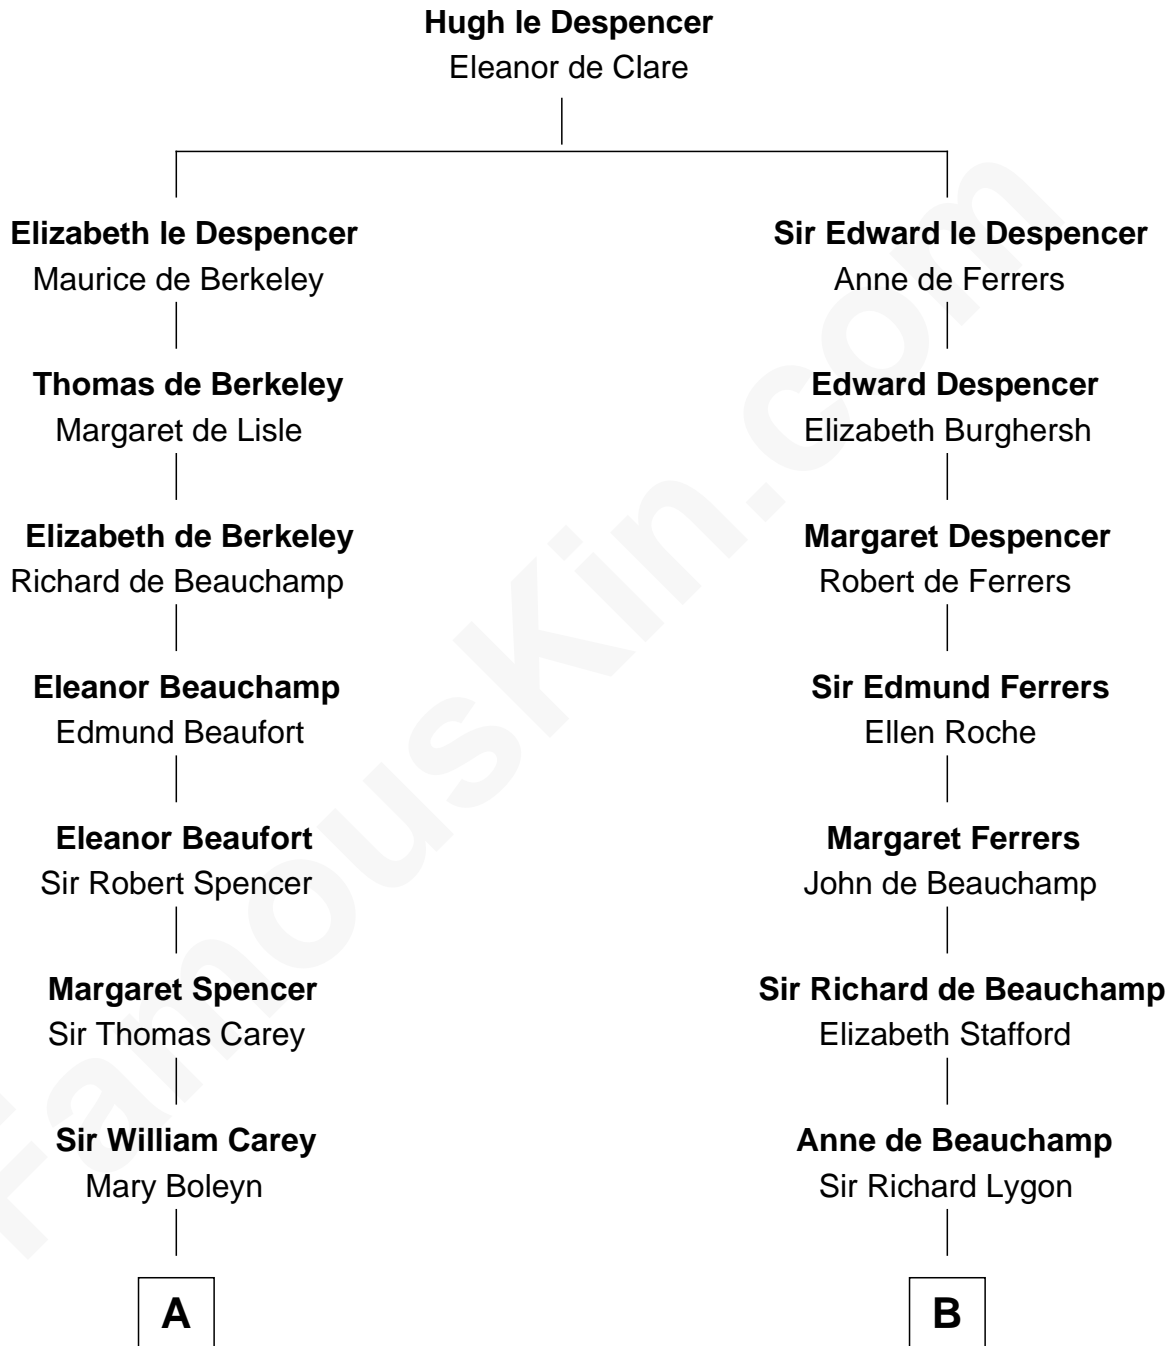

# FamousKin.com

## Relationship Chart of

### Liz Claiborne

*Fashion Designer and Founder of Liz Claiborne Inc.*

19th cousin 2 times removed of

**General George S. Patton**  
*U.S. Army - World War II*

**C**

**Fernand Claiborne**  
Marie Louise Villeré