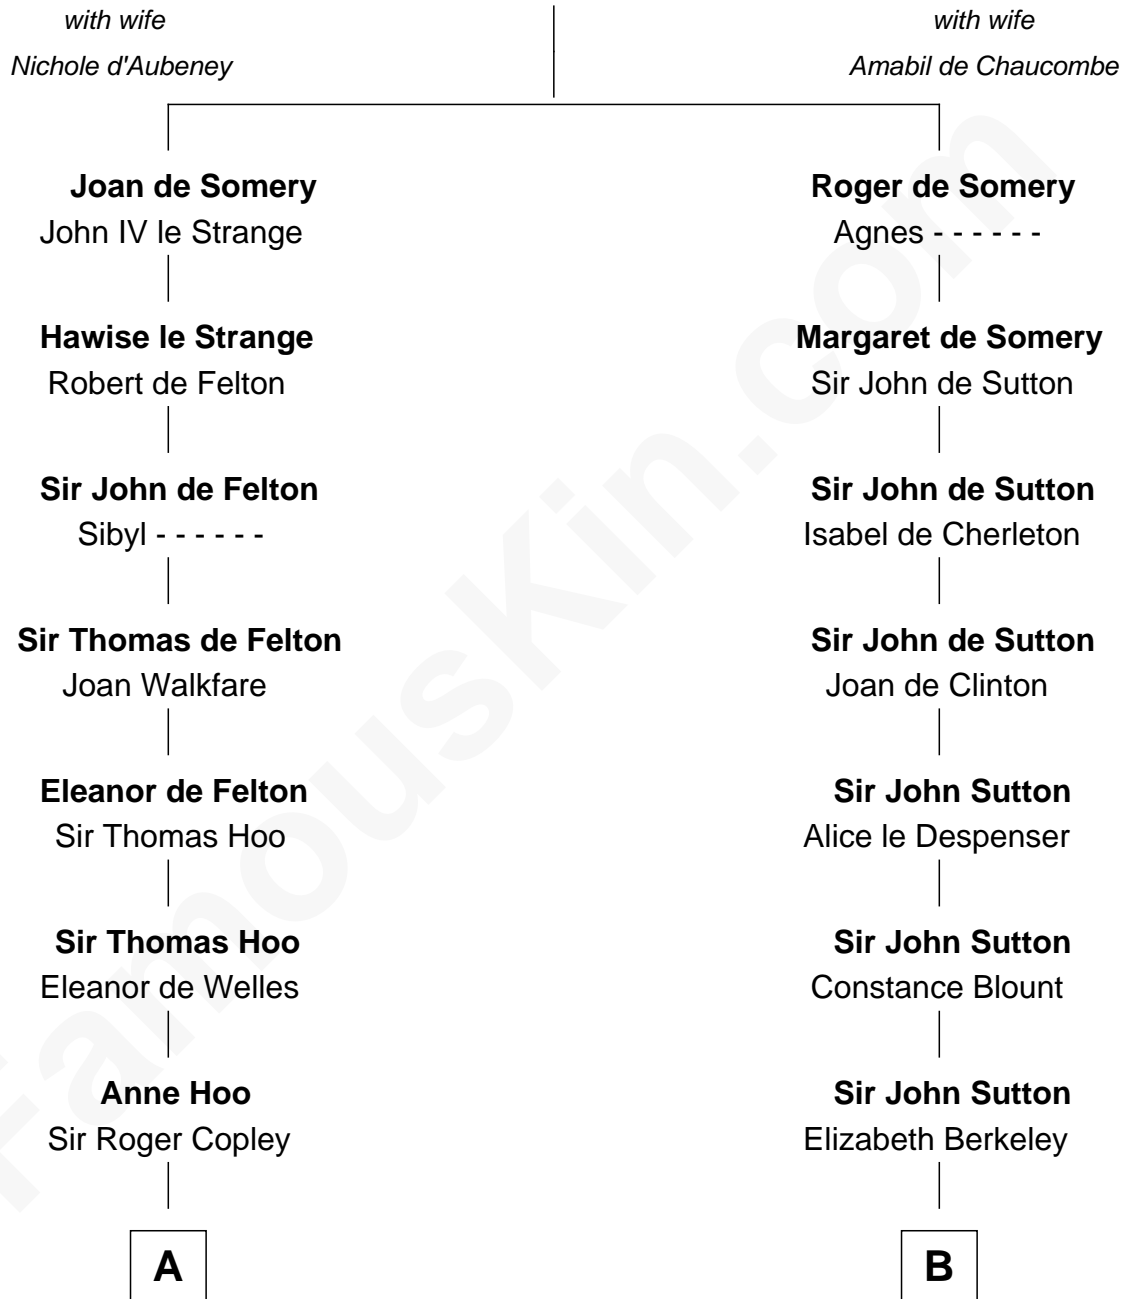

FamousKin.com

Relationship Chart of

Liz Claiborne

Fashion Designer and Founder of Liz Claiborne Inc.

21st cousin of

Lizzie Borden

Accused Murderess

Sir Roger de Somery

C

William Charles Cole Claiborne

Clarisse Duralde

William Charles Cole Claiborne

Louise de Balathier

Fernand Claiborne

Marie Louise Villeré

Omer Villere Claiborne