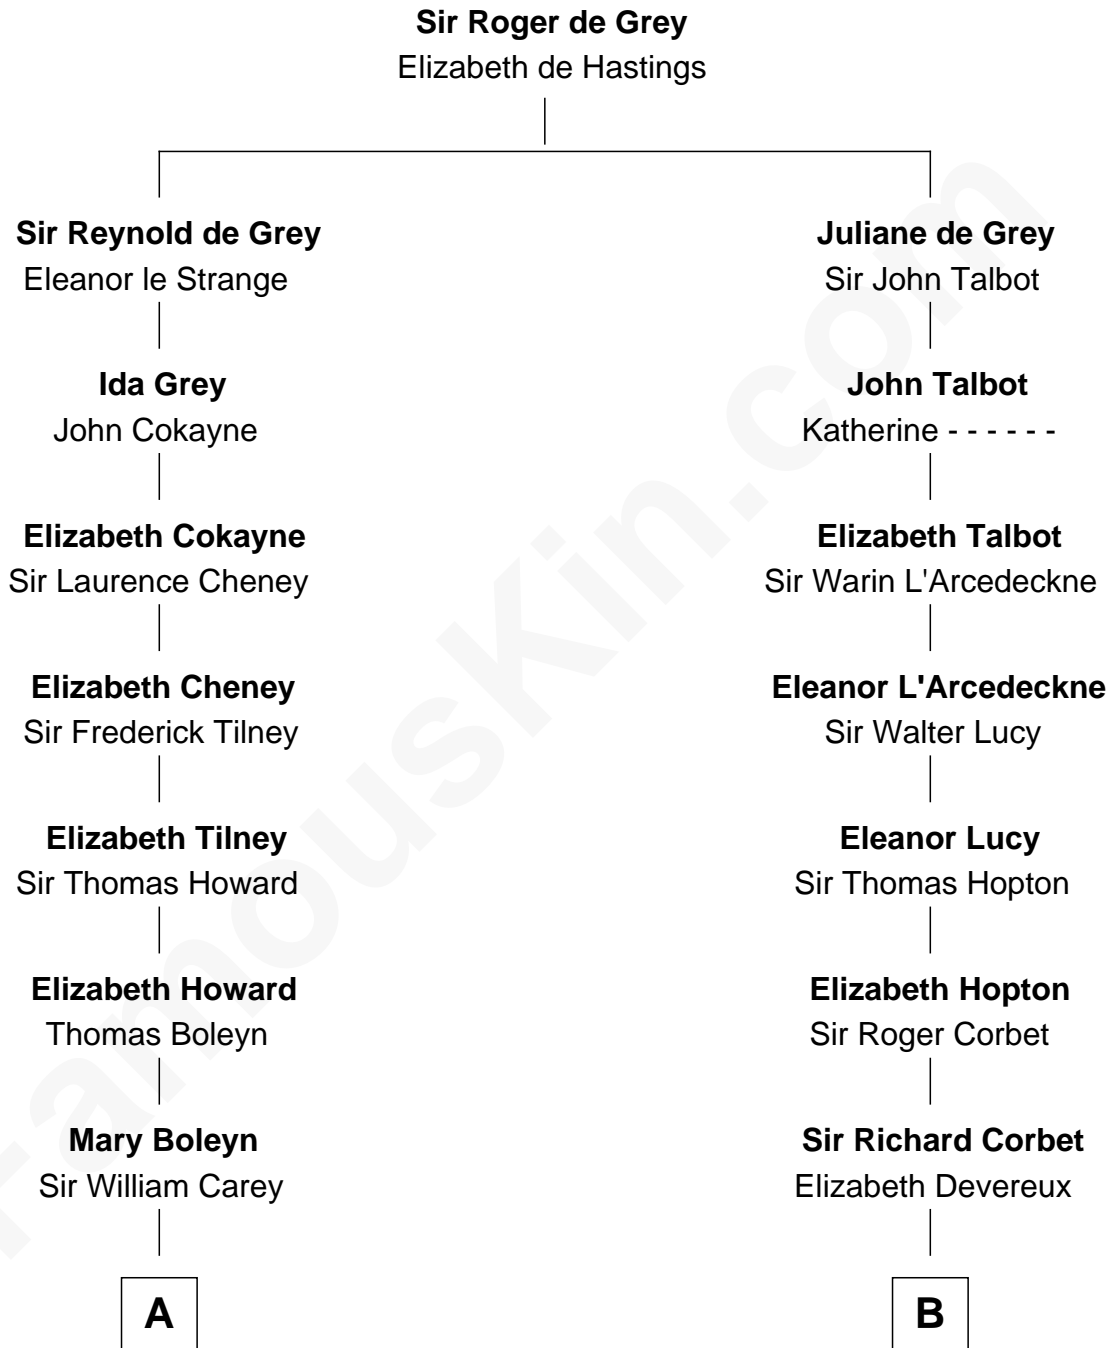

FamousKin.com

Relationship Chart of

Liz Claiborne

Fashion Designer and Founder of Liz Claiborne Inc.

19th cousin 2 times removed of

Lizzie Borden

Accused Murderess

C

Sarah Anthony Morse
Andrew Jackson Borden

Lizzie Borden
Accused Murderess

FamousKin.com