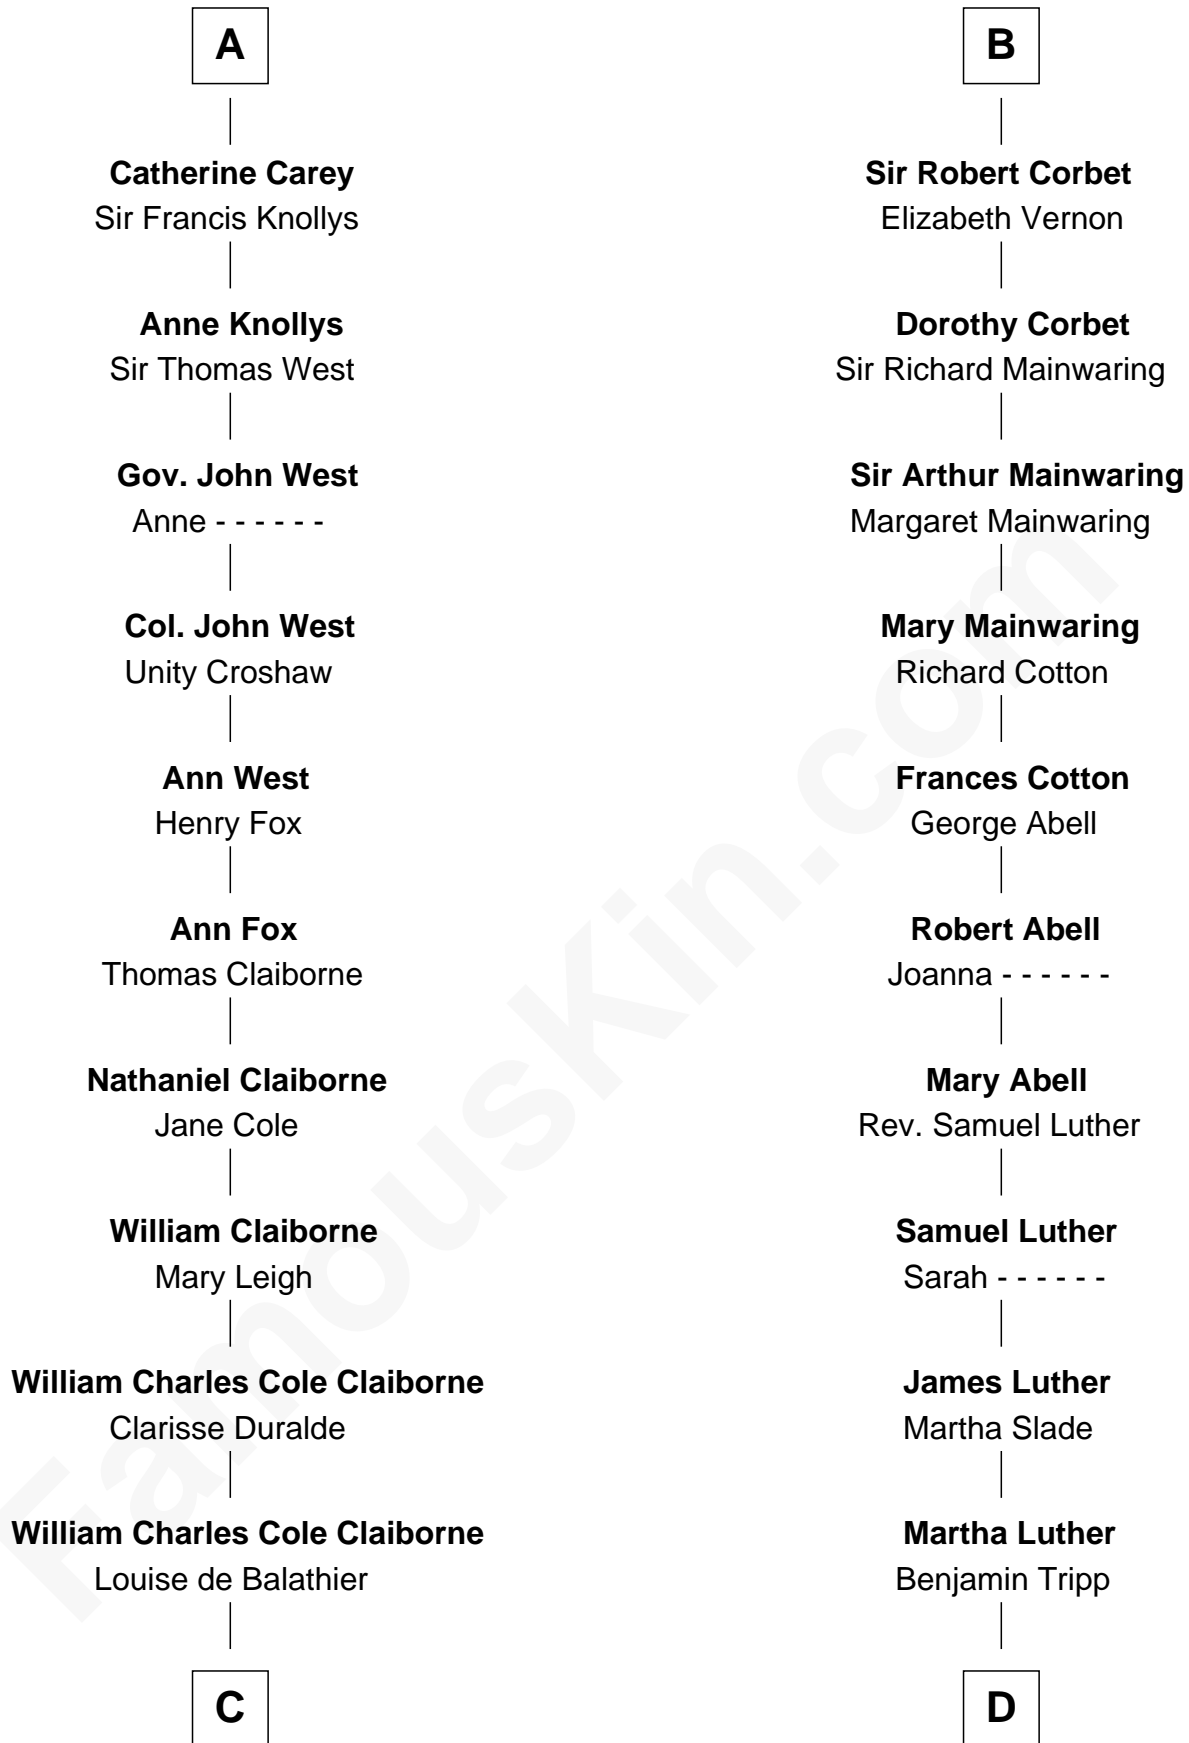

FamousKin.com

Relationship Chart of

Liz Claiborne

Fashion Designer and Founder of Liz Claiborne Inc.

19th cousin 2 times removed of

Lizzie Borden

Accused Murderess

C

Fernand Claiborne
Marie Louise Villeré

Omer Villere Claiborne
Carolyn Louise Fenner

Liz Claiborne
Found of Liz Claiborne Inc.

D

Susanna Tripp
John Vinnicum

Sarah L. Vinnicum
Joseph Morse

Anthony Morse
Rhoda Morrison

Sarah Anthony Morse
Andrew Jackson Borden

Lizzie Borden
Accused Murderess

FamousKin.com