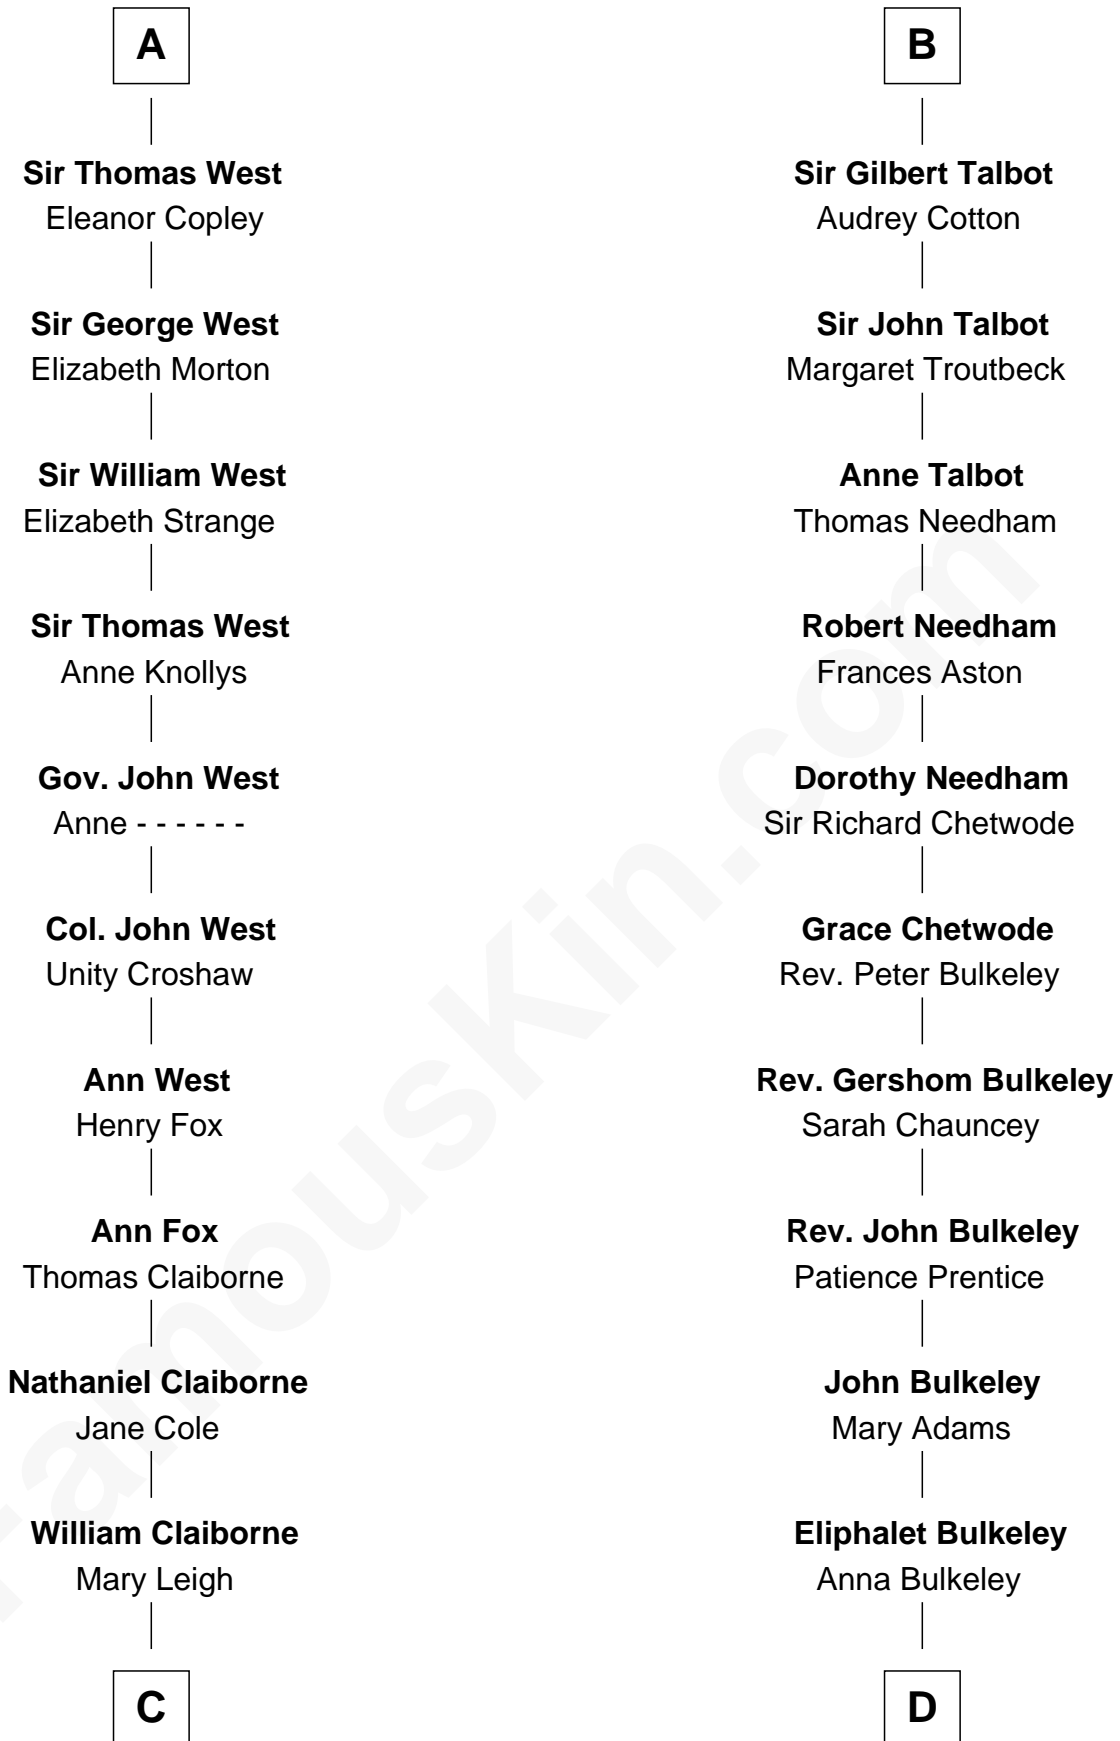

FamousKin.com

Relationship Chart of

Liz Claiborne

Fashion Designer and Founder of Liz Claiborne Inc.

19th cousin 2 times removed of

Morgan Bulkeley

54th Governor of Connecticut

C

William Charles Cole Claiborne

Clarisse Duralde

William Charles Cole Claiborne

Louise de Balathier

Fernand Claiborne

Marie Louise Villeré

Omer Villere Claiborne

Carolyn Louise Fenner