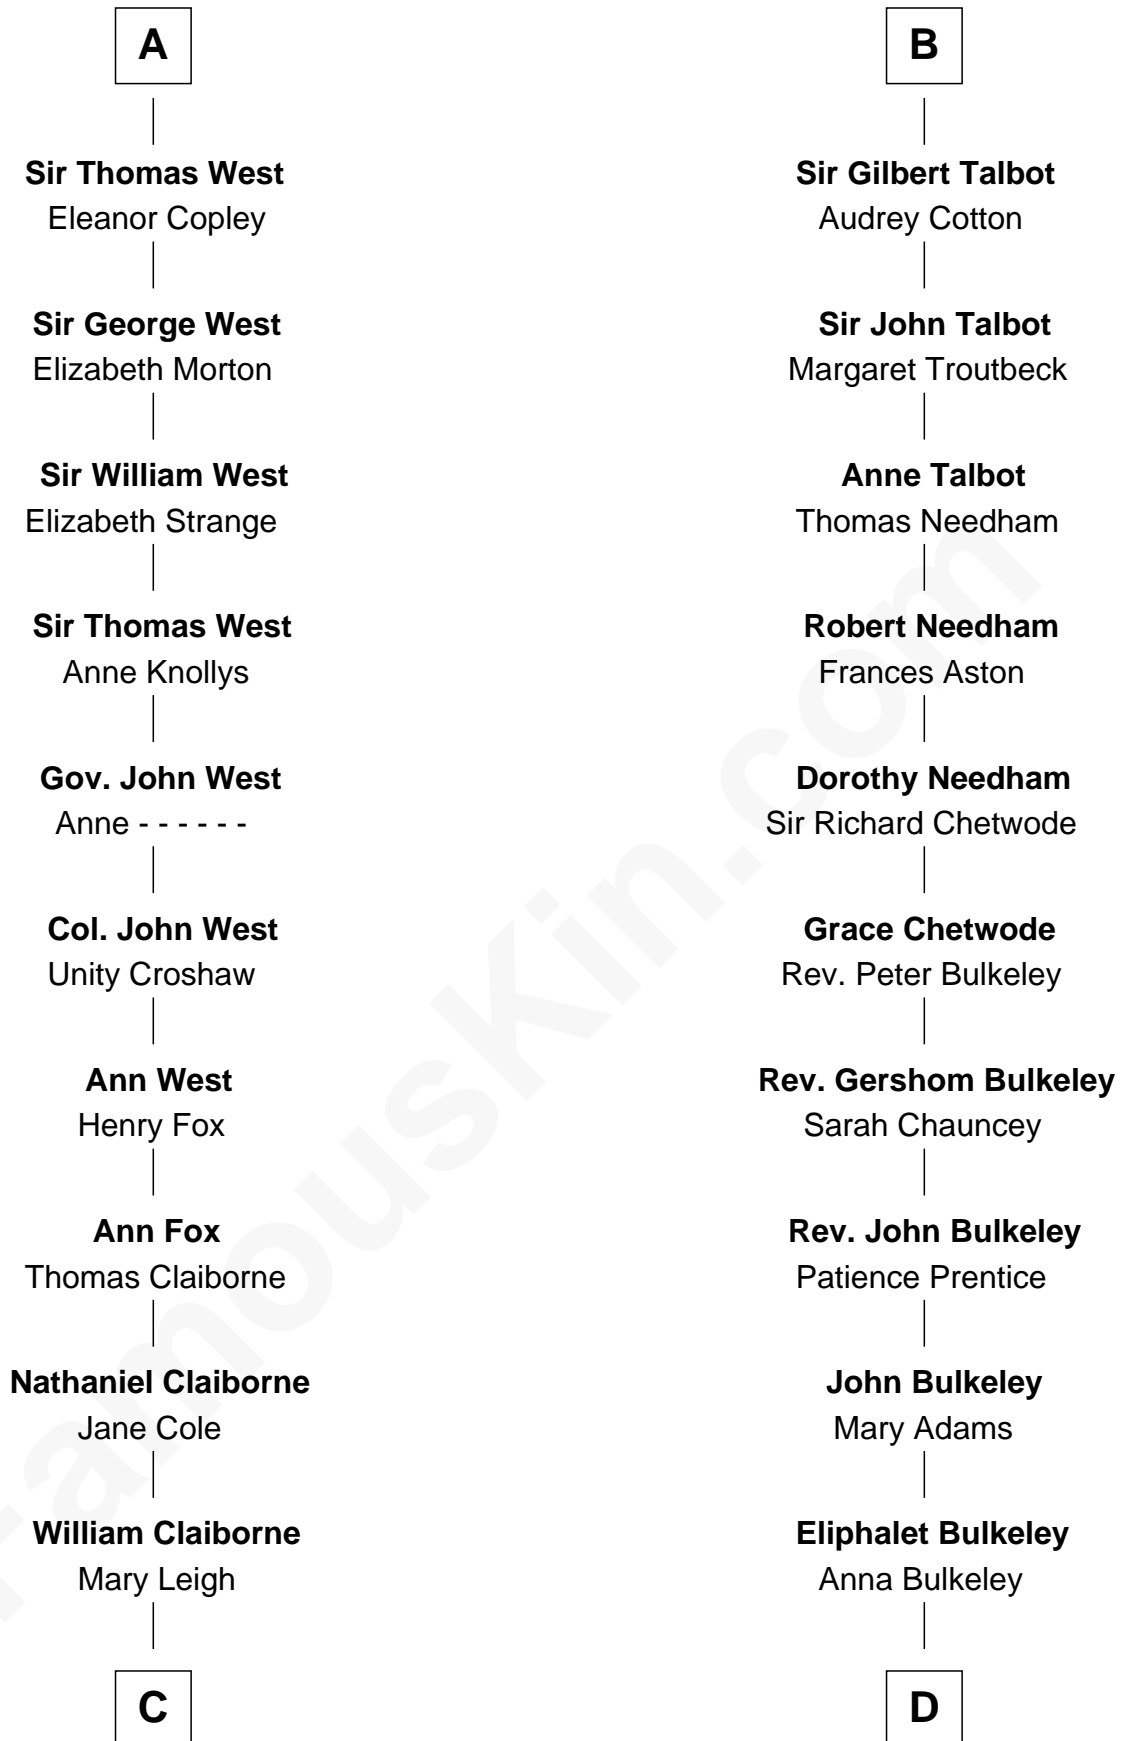

FamousKin.com

Relationship Chart of

Liz Claiborne

Fashion Designer and Founder of Liz Claiborne Inc.

19th cousin 2 times removed of

Morgan Bulkeley

54th Governor of Connecticut

C

William Charles Cole Claiborne

Clarisse Duralde

William Charles Cole Claiborne

Louise de Balathier

Fernand Claiborne

Marie Louise Villeré

Omer Villere Claiborne

Carolyn Louise Fenner