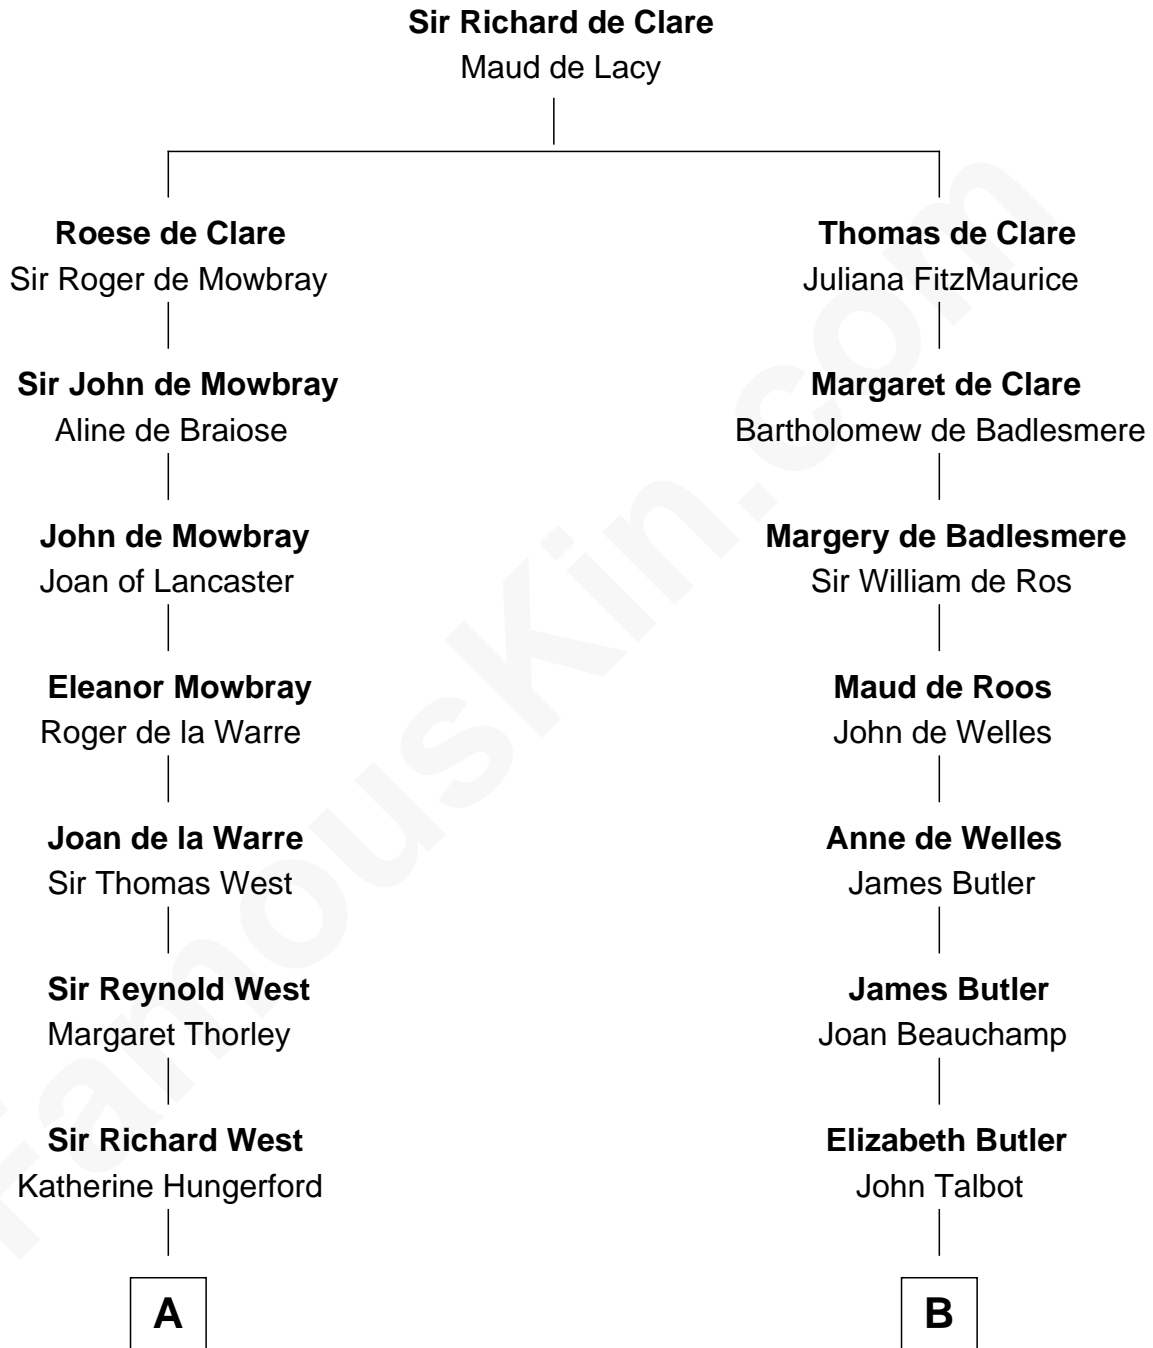

FamousKin.com

Relationship Chart of

Liz Claiborne

Fashion Designer and Founder of Liz Claiborne Inc.

19th cousin 2 times removed of

Morgan Bulkeley

54th Governor of Connecticut

C

William Charles Cole Claiborne

Clarisse Duralde

William Charles Cole Claiborne

Louise de Balathier

Fernand Claiborne

Marie Louise Villeré

Omer Villere Claiborne

Carolyn Louise Fenner

54th Governor of Connecticut