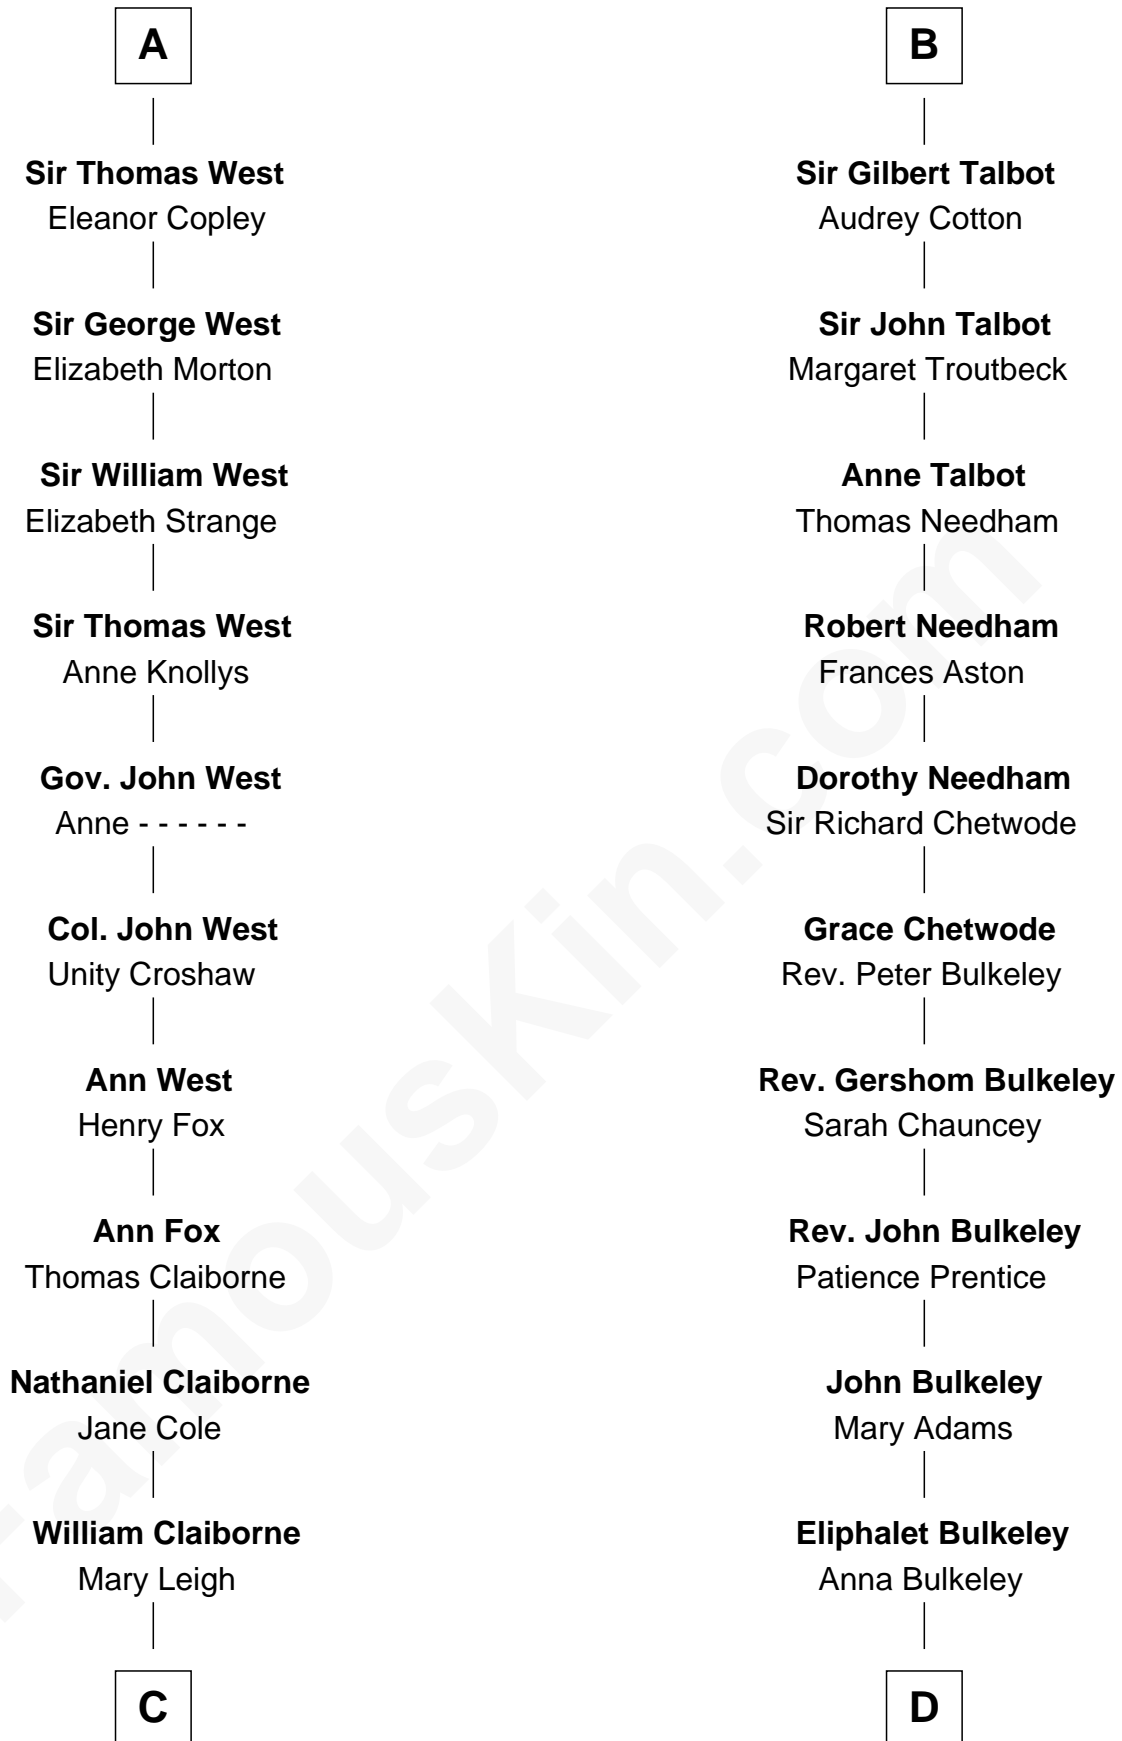

## Relationship Chart of

### Liz Claiborne

*Fashion Designer and Founder of Liz Claiborne Inc.*

19th cousin 2 times removed of

### Morgan Bulkeley

*54th Governor of Connecticut*

**Robert I, Count of Artois**

Matilda of Brabant

**C**

**William Charles Cole Claiborne**

Clarisse Duralde

**William Charles Cole Claiborne**

Louise de Balathier

**Fernand Claiborne**

Marie Louise Villeré

**Omer Villere Claiborne**

Carolyn Louise Fenner

**Liz Claiborne**

*Found of Liz Claiborne Inc.*

**D**