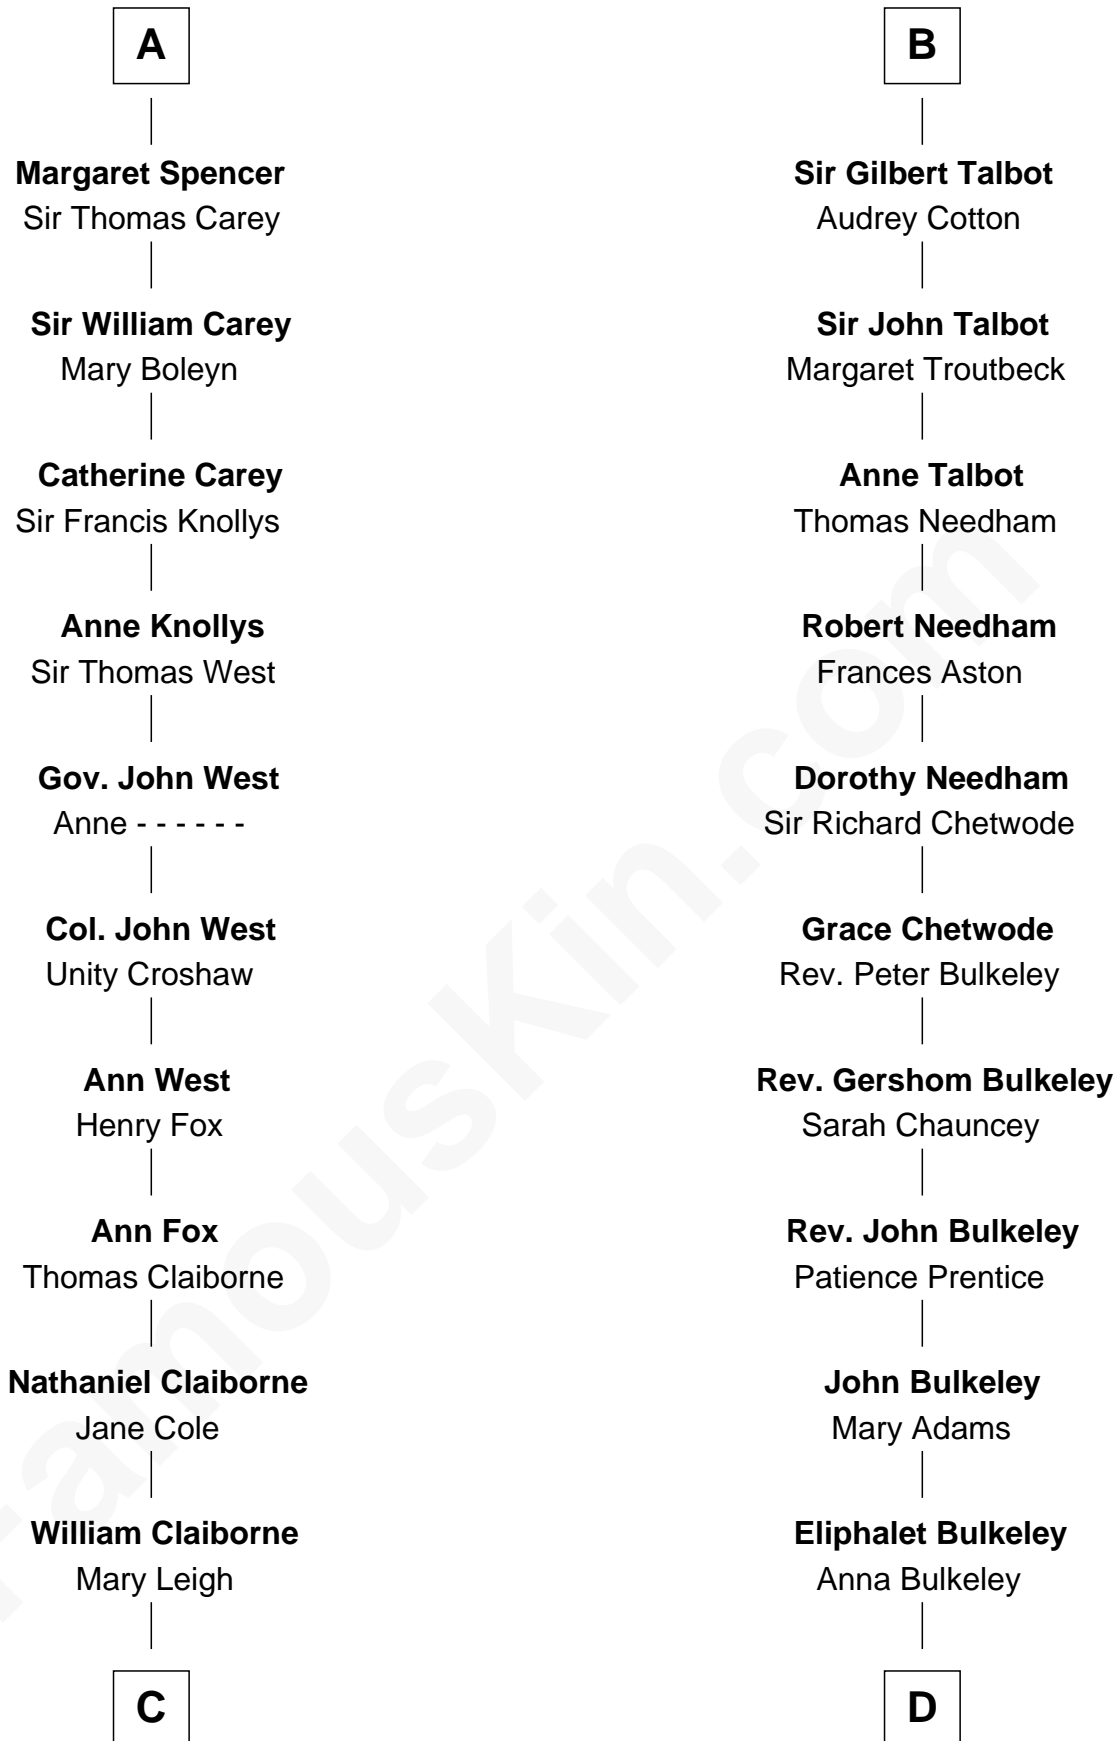

## Relationship Chart of

### Liz Claiborne

*Fashion Designer and Founder of Liz Claiborne Inc.*

19th cousin 2 times removed of

### Morgan Bulkeley

*54th Governor of Connecticut*

**C**

**William Charles Cole Claiborne**

Clarisse Duralde

**William Charles Cole Claiborne**

Louise de Balathier

**Fernand Claiborne**