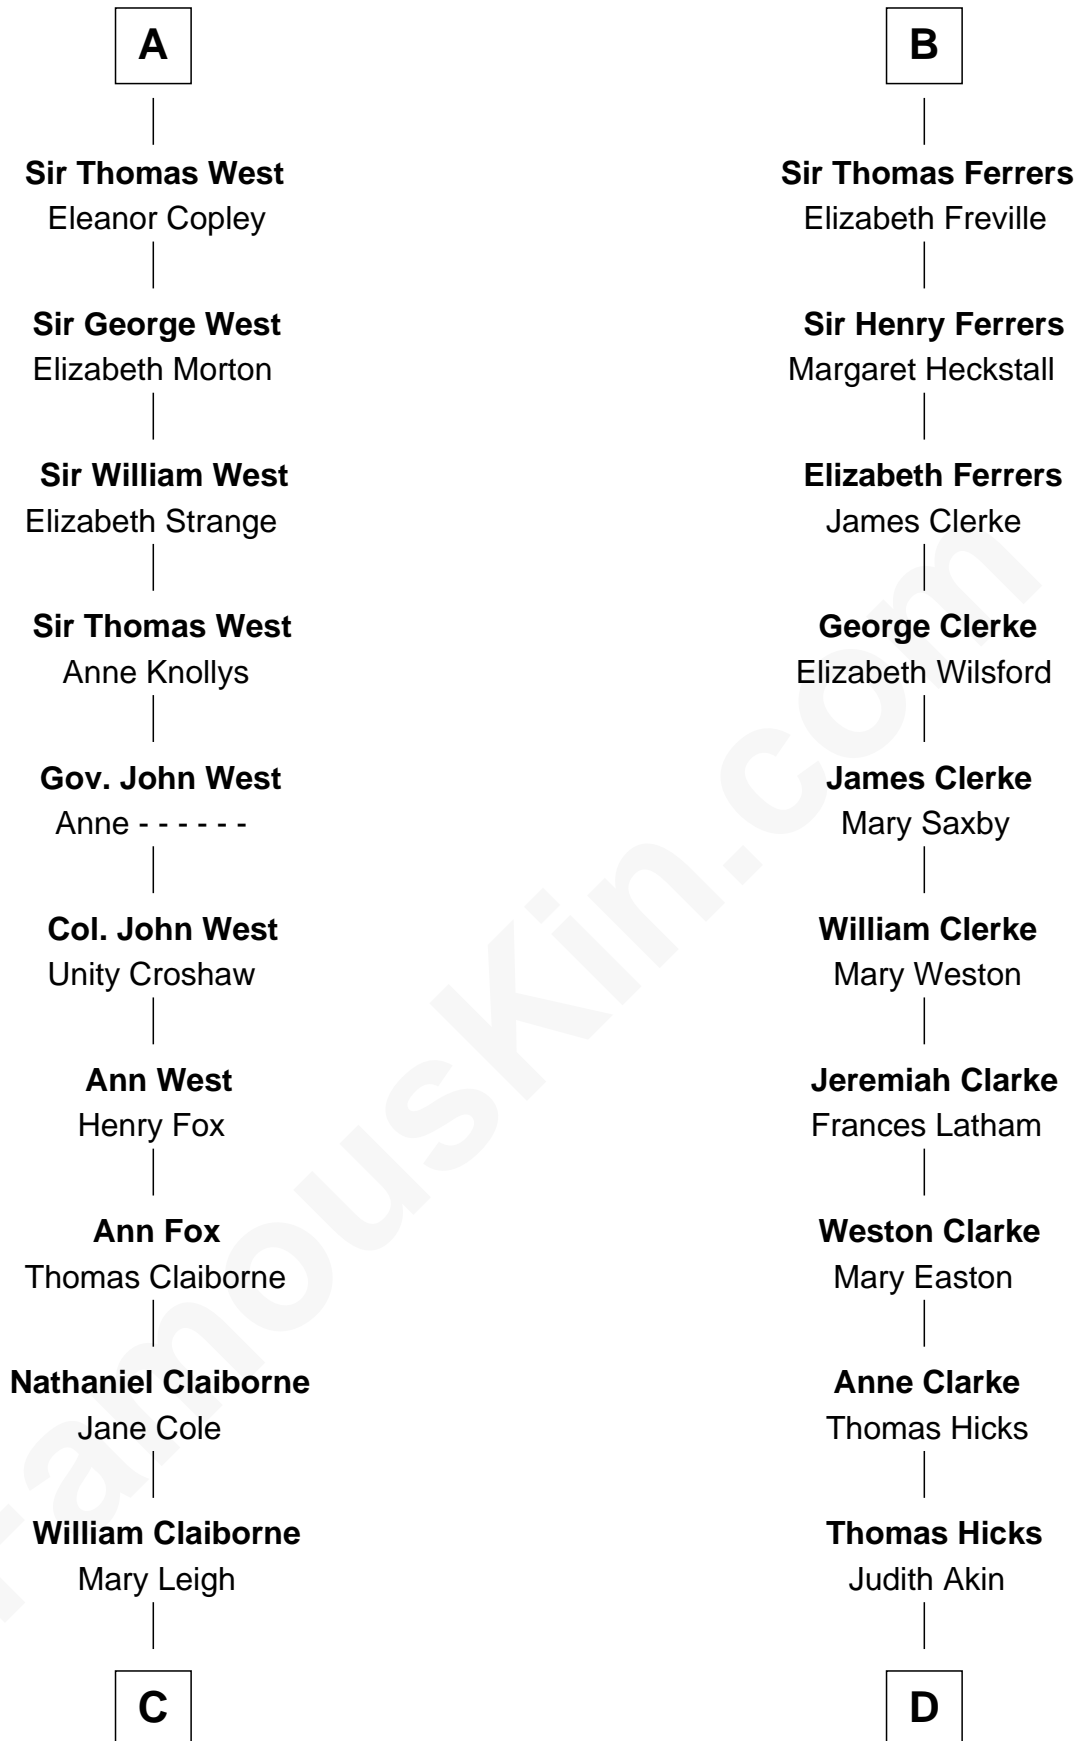

## Relationship Chart of

### Liz Claiborne

*Fashion Designer and Founder of Liz Claiborne Inc.*

20th cousin 1 time removed of

### Susan B. Anthony

*Women's Rights Advocate*

**C**

**William Charles Cole Claiborne**

Clarisse Duralde

**William Charles Cole Claiborne**

Louise de Balathier

**Fernand Claiborne**