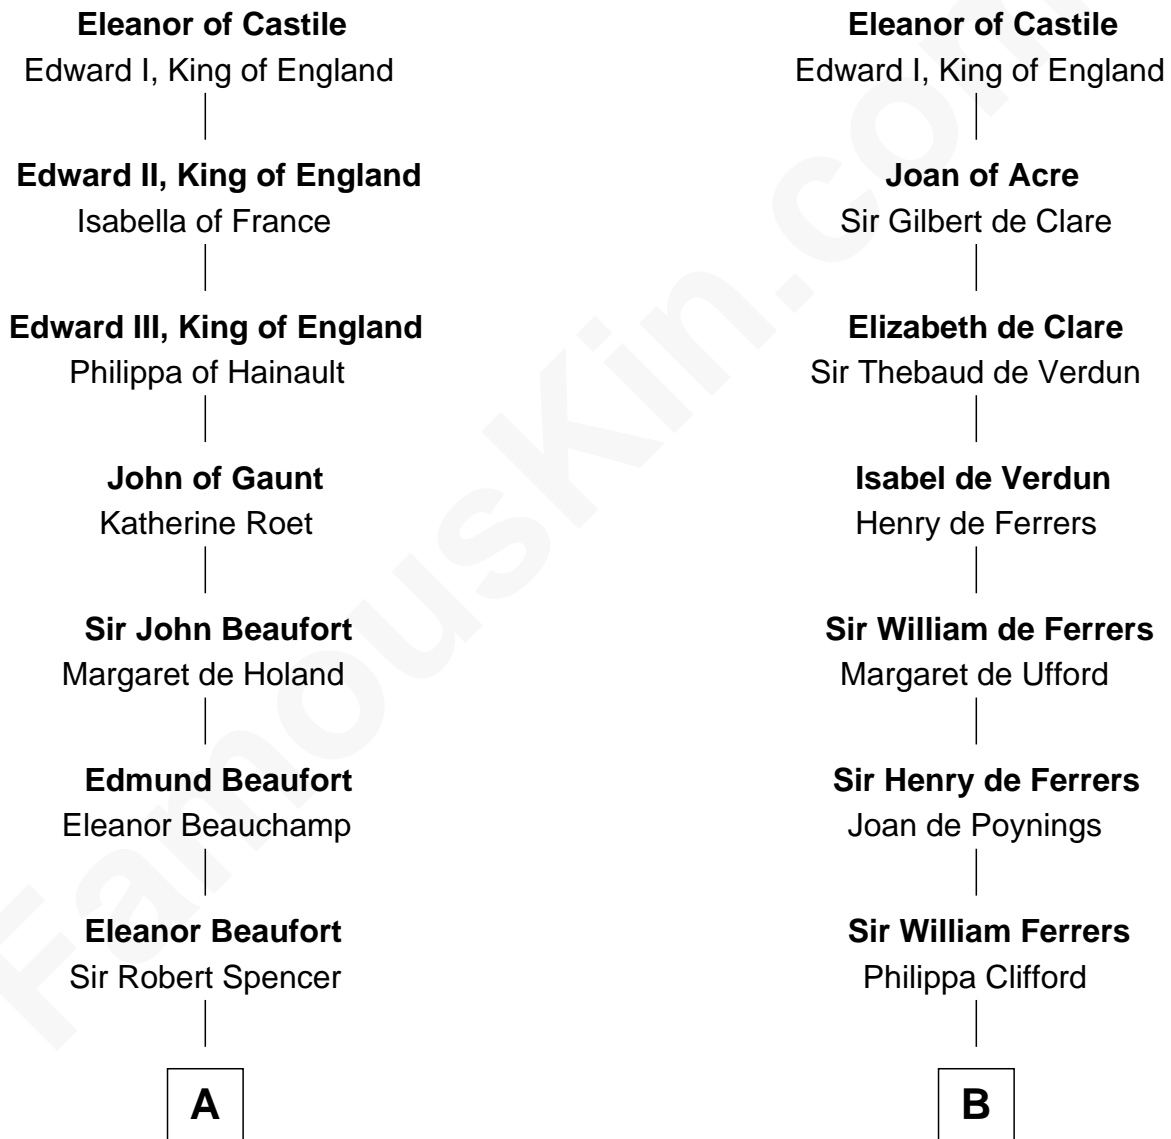

## Relationship Chart of

### Liz Claiborne

*Fashion Designer and Founder of Liz Claiborne Inc.*

20th cousin 1 time removed of

### Susan B. Anthony

*Women's Rights Advocate*

**Ferdinand III, King of Castile**

Joanna of Ponthieu

**C**

**William Charles Cole Claiborne**

Clarisse Duralde

**William Charles Cole Claiborne**