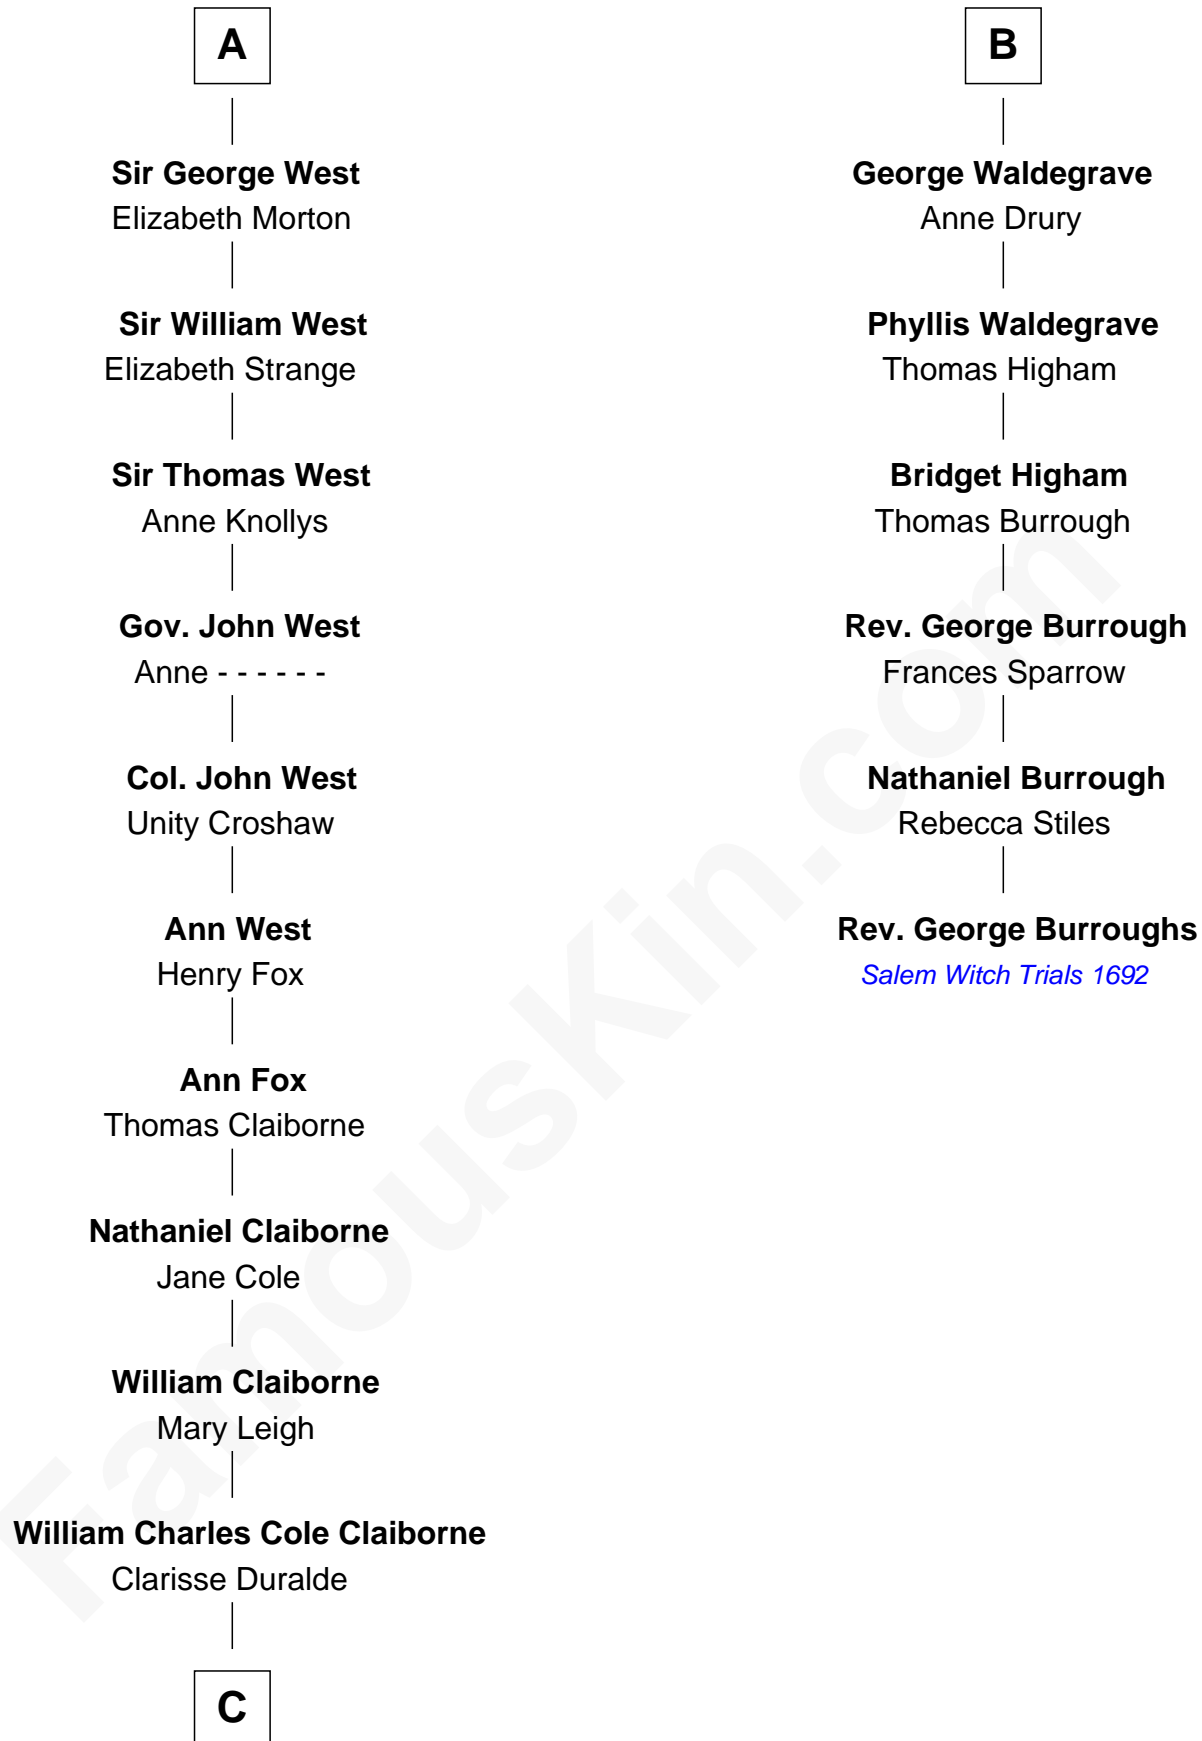

FamousKin.com

Relationship Chart of

Liz Claiborne

Fashion Designer and Founder of Liz Claiborne Inc.

12th cousin 8 times removed of

Rev. George Burroughs

Executed for Witchcraft, Salem 1692

C

—
William Charles Cole Claiborne

Louise de Balathier

—
Fernand Claiborne

Marie Louise Villeré

—
Omer Villere Claiborne

Carolyn Louise Fenner

—
Liz Claiborne

Found of Liz Claiborne Inc.