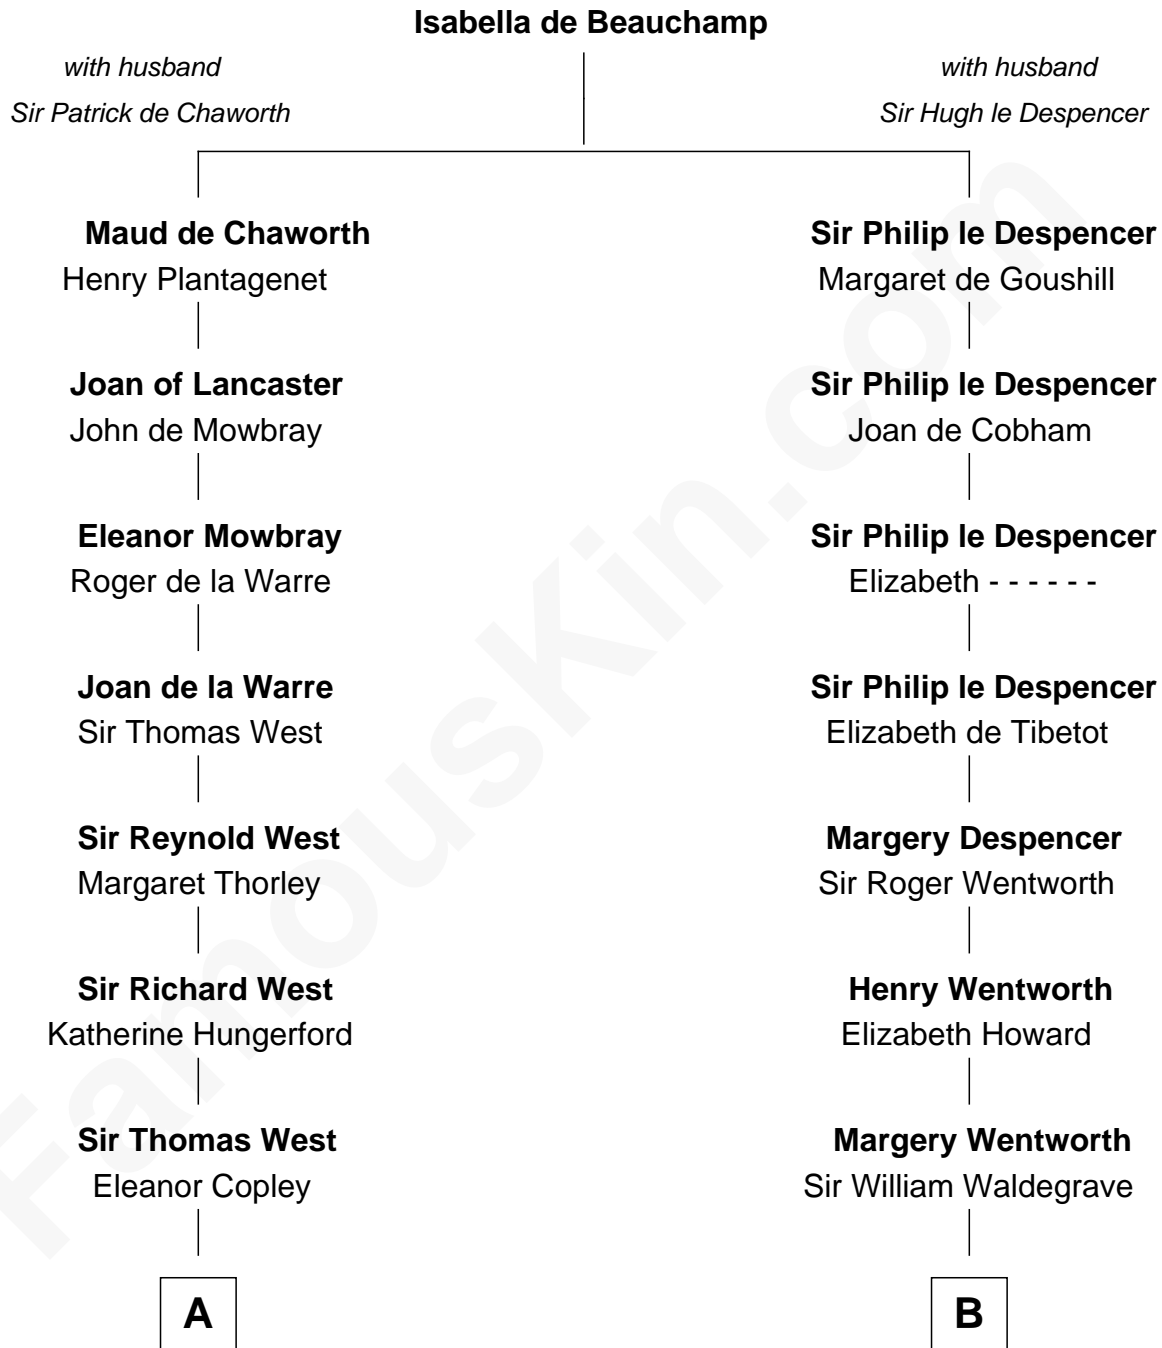

FamousKin.com

Relationship Chart of

Liz Claiborne

Fashion Designer and Founder of Liz Claiborne Inc.

12th cousin 8 times removed of

Rev. George Burroughs

Executed for Witchcraft, Salem 1692

C

—
William Charles Cole Claiborne

Louise de Balathier

—
Fernand Claiborne

Marie Louise Villeré

—
Omer Villere Claiborne

Carolyn Louise Fenner

—
Liz Claiborne

Found of Liz Claiborne Inc.