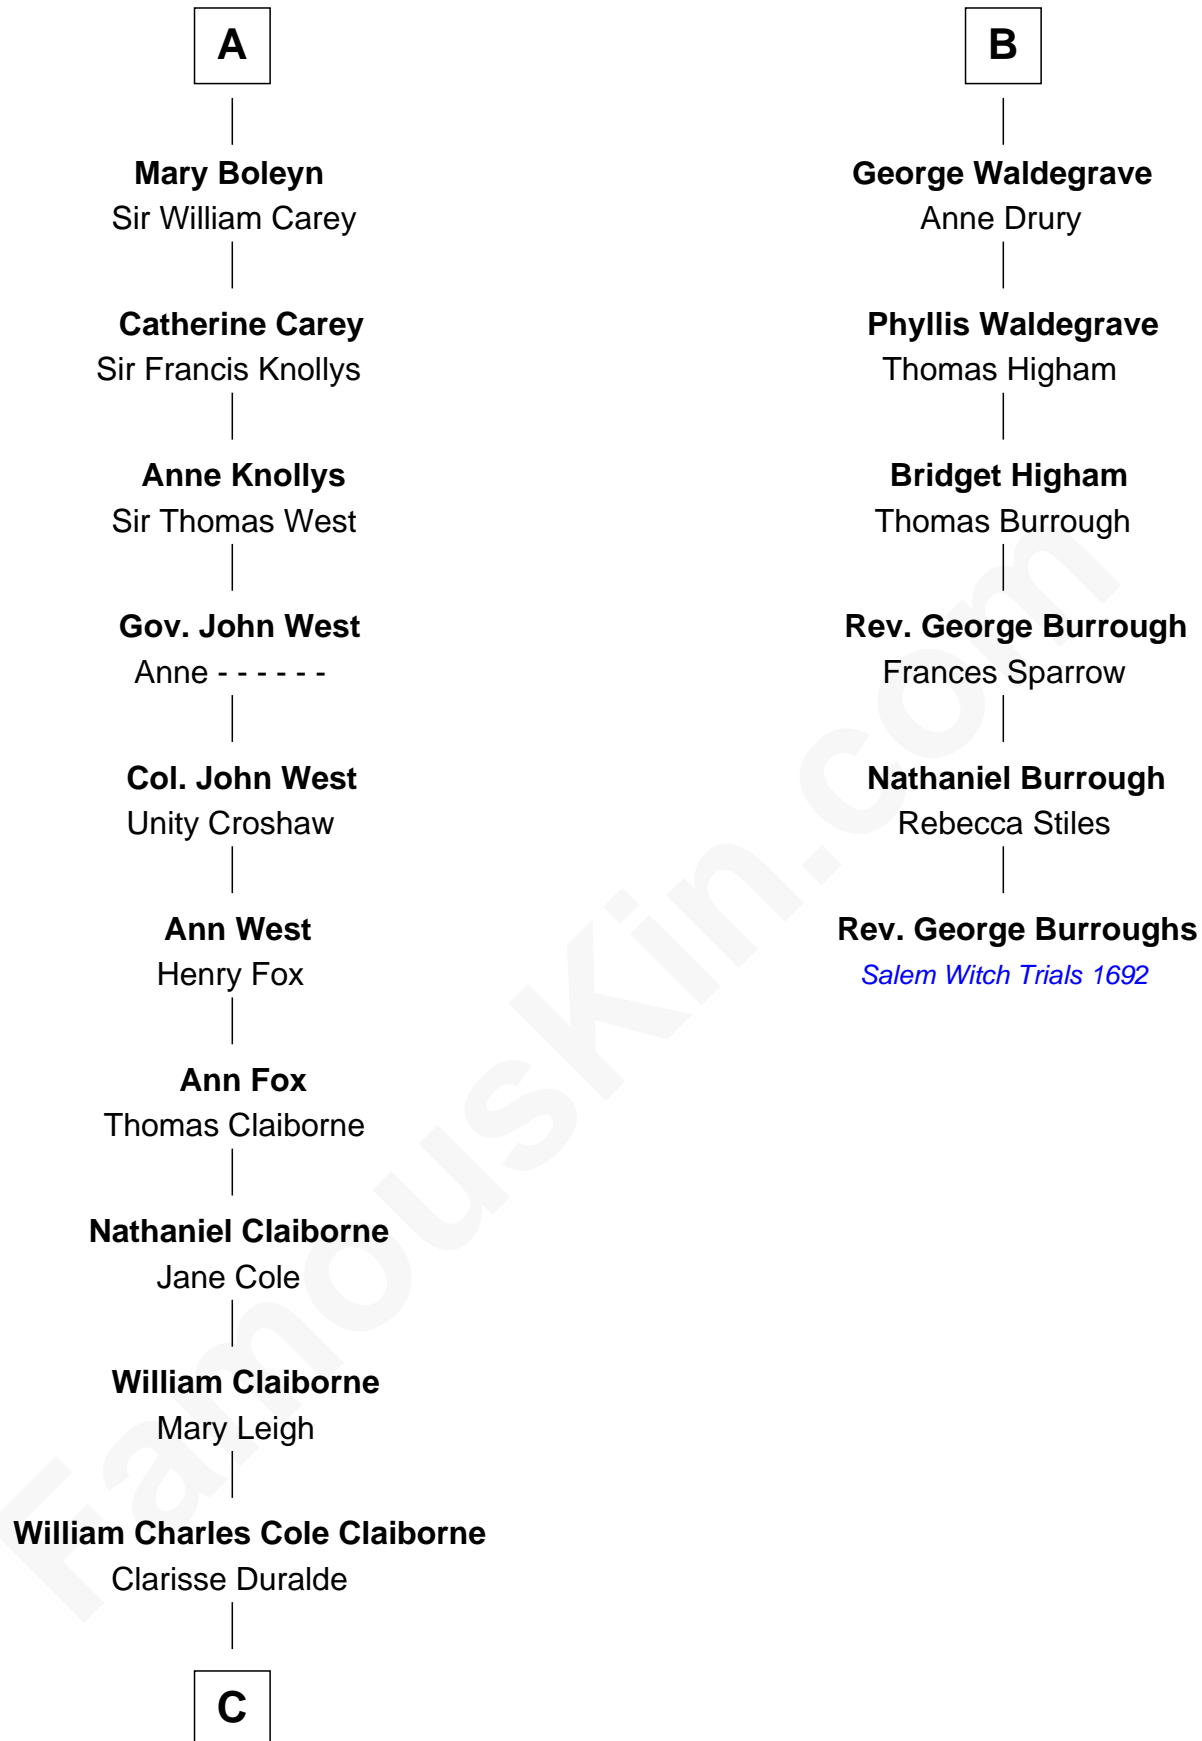

FamousKin.com

Relationship Chart of

Liz Claiborne

Fashion Designer and Founder of Liz Claiborne Inc.

12th cousin 8 times removed of

Rev. George Burroughs

Executed for Witchcraft, Salem 1692

C

William Charles Cole Claiborne

Louise de Balathier

Fernand Claiborne

Marie Louise Villeré

Omer Villere Claiborne

Carolyn Louise Fenner

Liz Claiborne

Found of Liz Claiborne Inc.