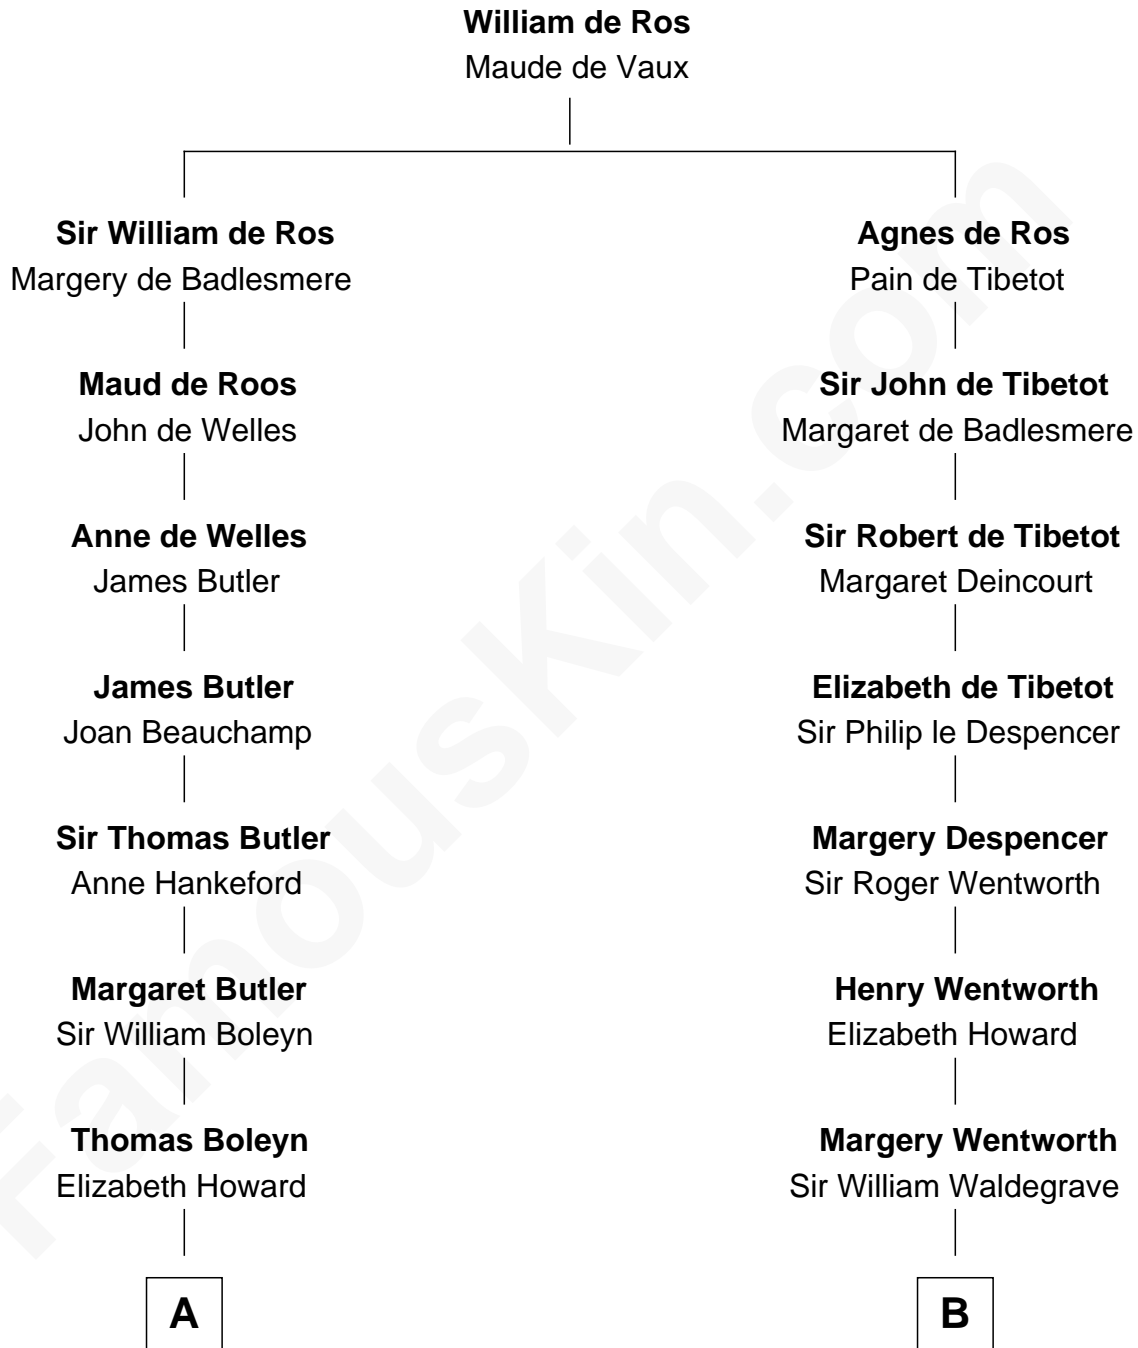

FamousKin.com

Relationship Chart of

Liz Claiborne

Fashion Designer and Founder of Liz Claiborne Inc.

12th cousin 8 times removed of

Rev. George Burroughs

Executed for Witchcraft, Salem 1692

C

William Charles Cole Claiborne

Louise de Balathier

Fernand Claiborne

Marie Louise Villeré

Omer Villere Claiborne

Carolyn Louise Fenner

Liz Claiborne

Found of Liz Claiborne Inc.