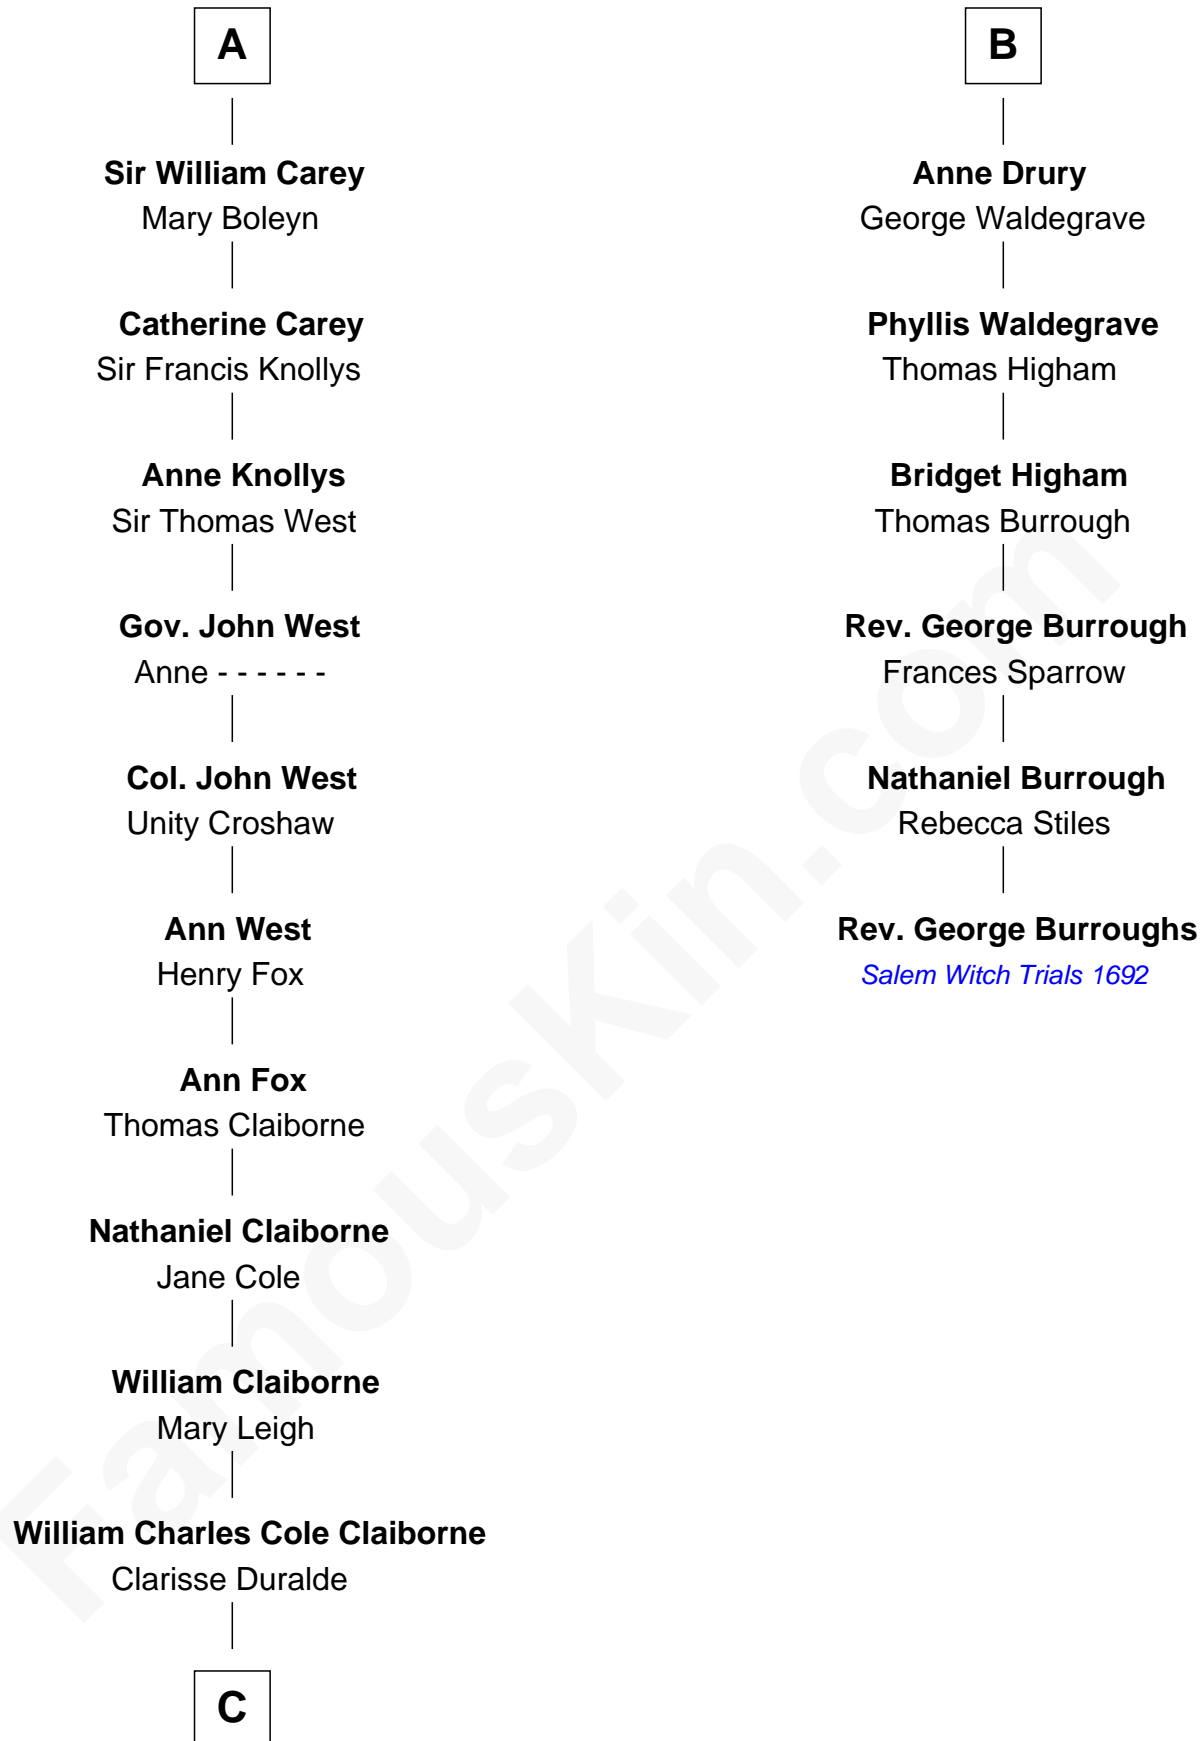

FamousKin.com

Relationship Chart of

Liz Claiborne

Fashion Designer and Founder of Liz Claiborne Inc.

12th cousin 8 times removed of

Rev. George Burroughs

Executed for Witchcraft, Salem 1692

Sir Gilbert de Clare

Joan of Acre

C

William Charles Cole Claiborne

Louise de Balathier

Fernand Claiborne

Marie Louise Villeré

Omer Villere Claiborne

Carolyn Louise Fenner