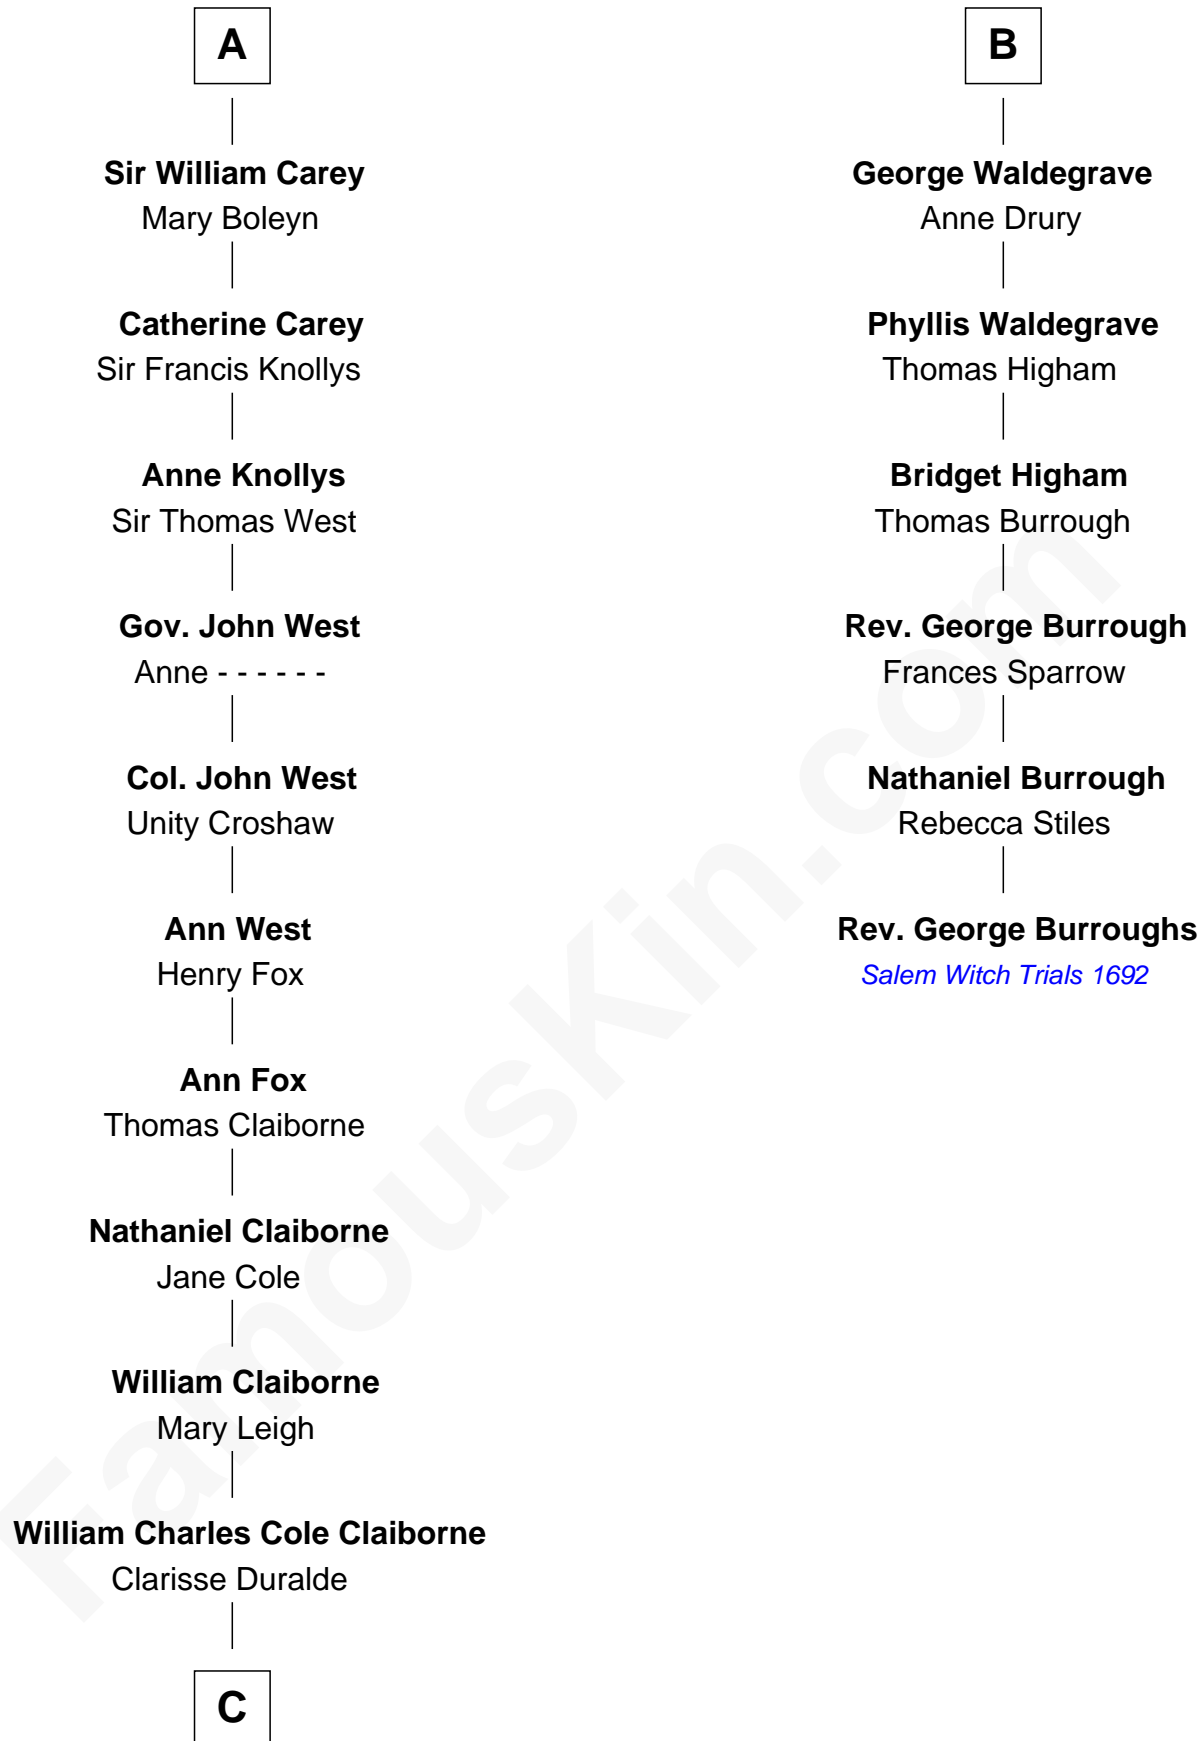

FamousKin.com

Relationship Chart of

Liz Claiborne

Fashion Designer and Founder of Liz Claiborne Inc.

12th cousin 8 times removed of

Rev. George Burroughs

Executed for Witchcraft, Salem 1692

C

—
William Charles Cole Claiborne

Louise de Balathier

—
Fernand Claiborne

Marie Louise Villeré

—
Omer Villere Claiborne

Carolyn Louise Fenner

—
Liz Claiborne

Found of Liz Claiborne Inc.