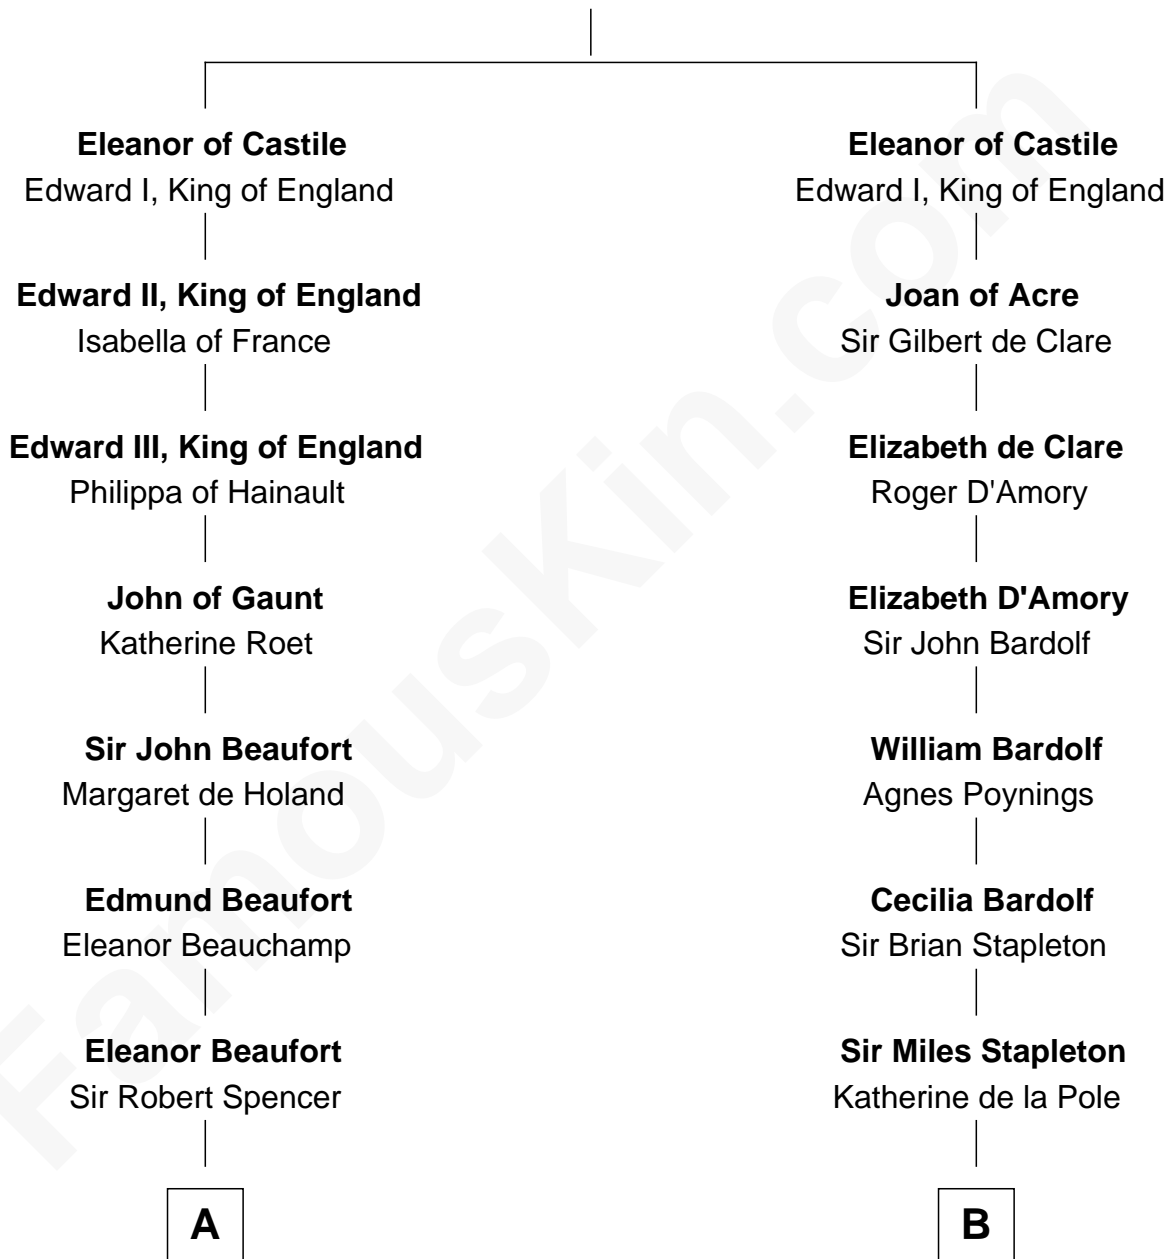

FamousKin.com

Relationship Chart of

Liz Claiborne

Fashion Designer and Founder of Liz Claiborne Inc.

14th cousin 7 times removed of

Rev. George Burroughs

Executed for Witchcraft, Salem 1692

Ferdinand III, King of Castile

Joanna of Ponthieu

C

William Charles Cole Claiborne

Clarisse Duralde

William Charles Cole Claiborne

Louise de Balathier

Fernand Claiborne

Marie Louise Villeré