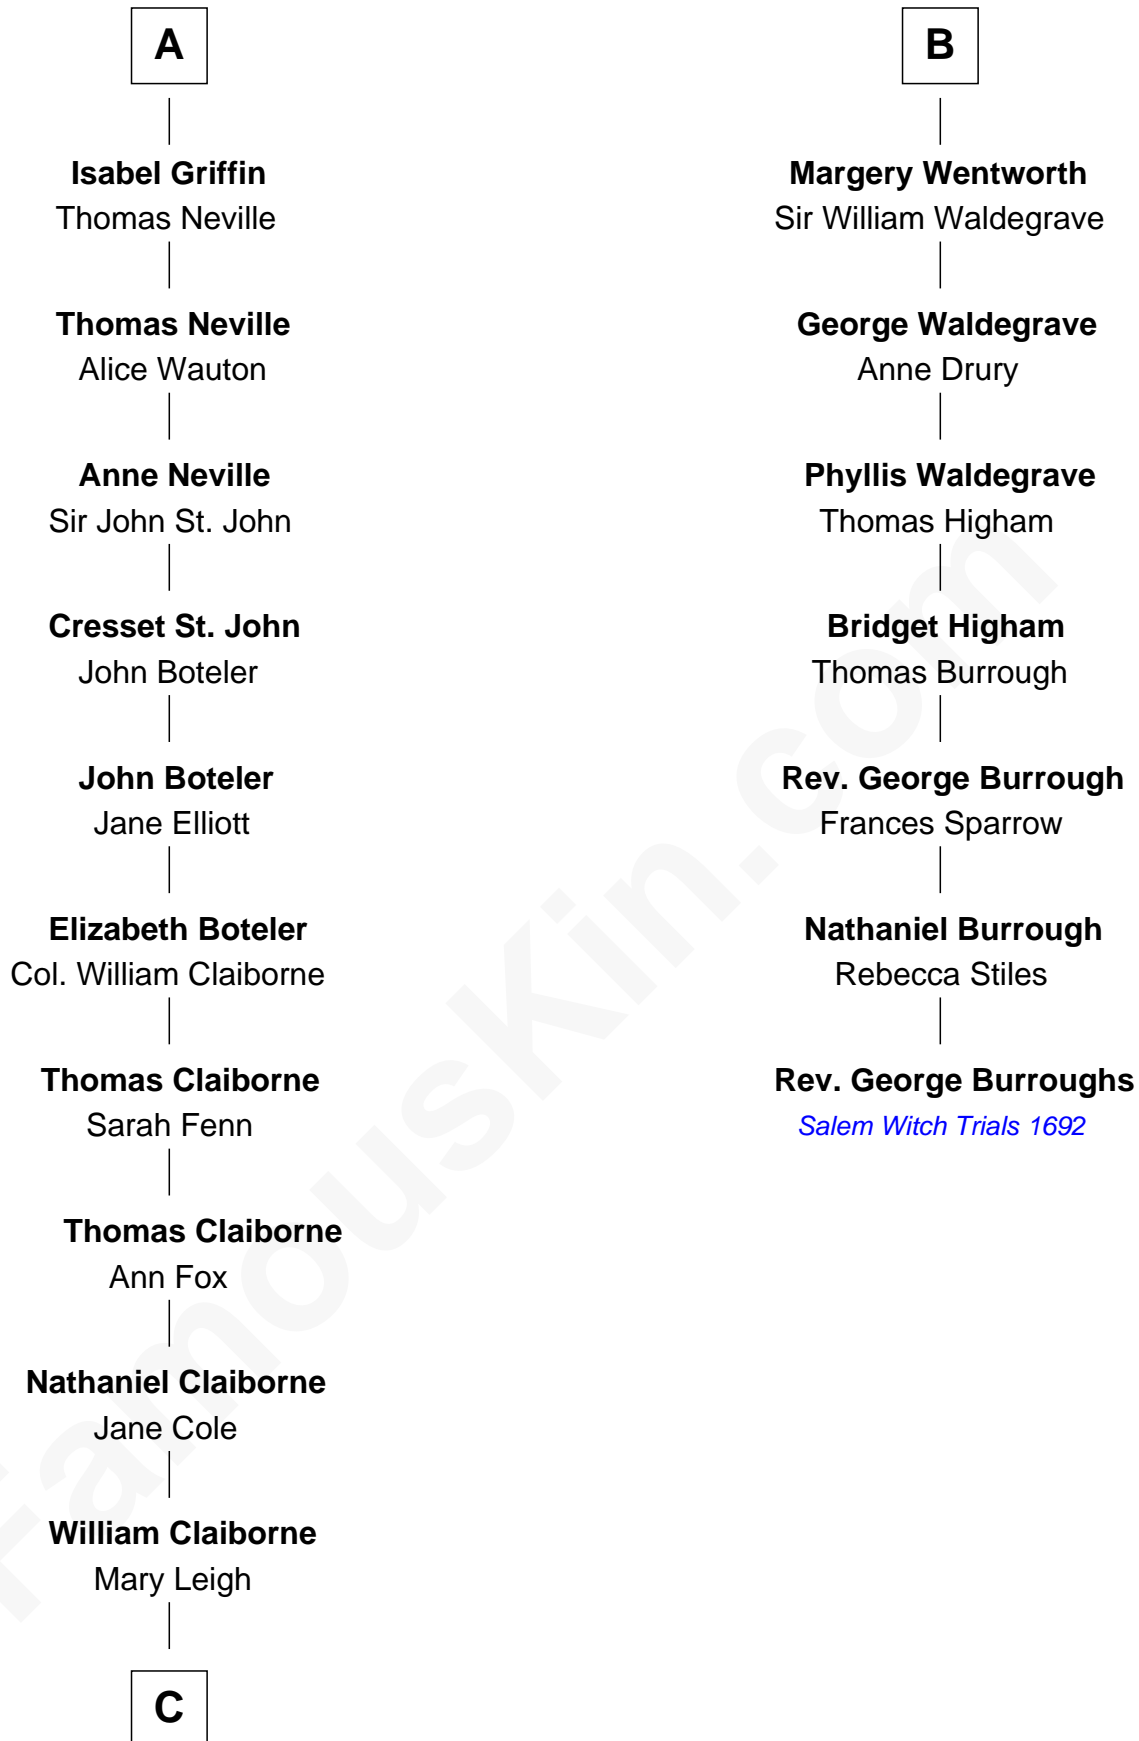

FamousKin.com

Relationship Chart of

Liz Claiborne

Fashion Designer and Founder of Liz Claiborne Inc.

13th cousin 8 times removed of

Rev. George Burroughs

Executed for Witchcraft, Salem 1692

Sir William de Cantilupe

Eve de Braiose

Joan de Cantilupe
Sir Henry de Hastings

Lora de Hastings
Thomas Latimer

Sir Warin le Latimer
Catherine de la Warre

Elizabeth le Latimer
Sir Thomas Griffin

Richard Griffin
Anna Chamberlain

Nicholas Griffin
Margaret Pilkington

Nicholas Griffin
Catherine Curzon

A

Milicent de Cantilupe
Eudo la Zouche

Sir William la Zouche
Maud Lovel

Milicent la Zouche
Sir William Deincourt

Margaret Deincourt
Sir Robert de Tibetot

Elizabeth de Tibetot
Sir Philip le Despencer

Margery Despencer
Sir Roger Wentworth

Henry Wentworth
Elizabeth Howard

B

C

William Charles Cole Claiborne

Clarisse Duralde

William Charles Cole Claiborne

Louise de Balathier