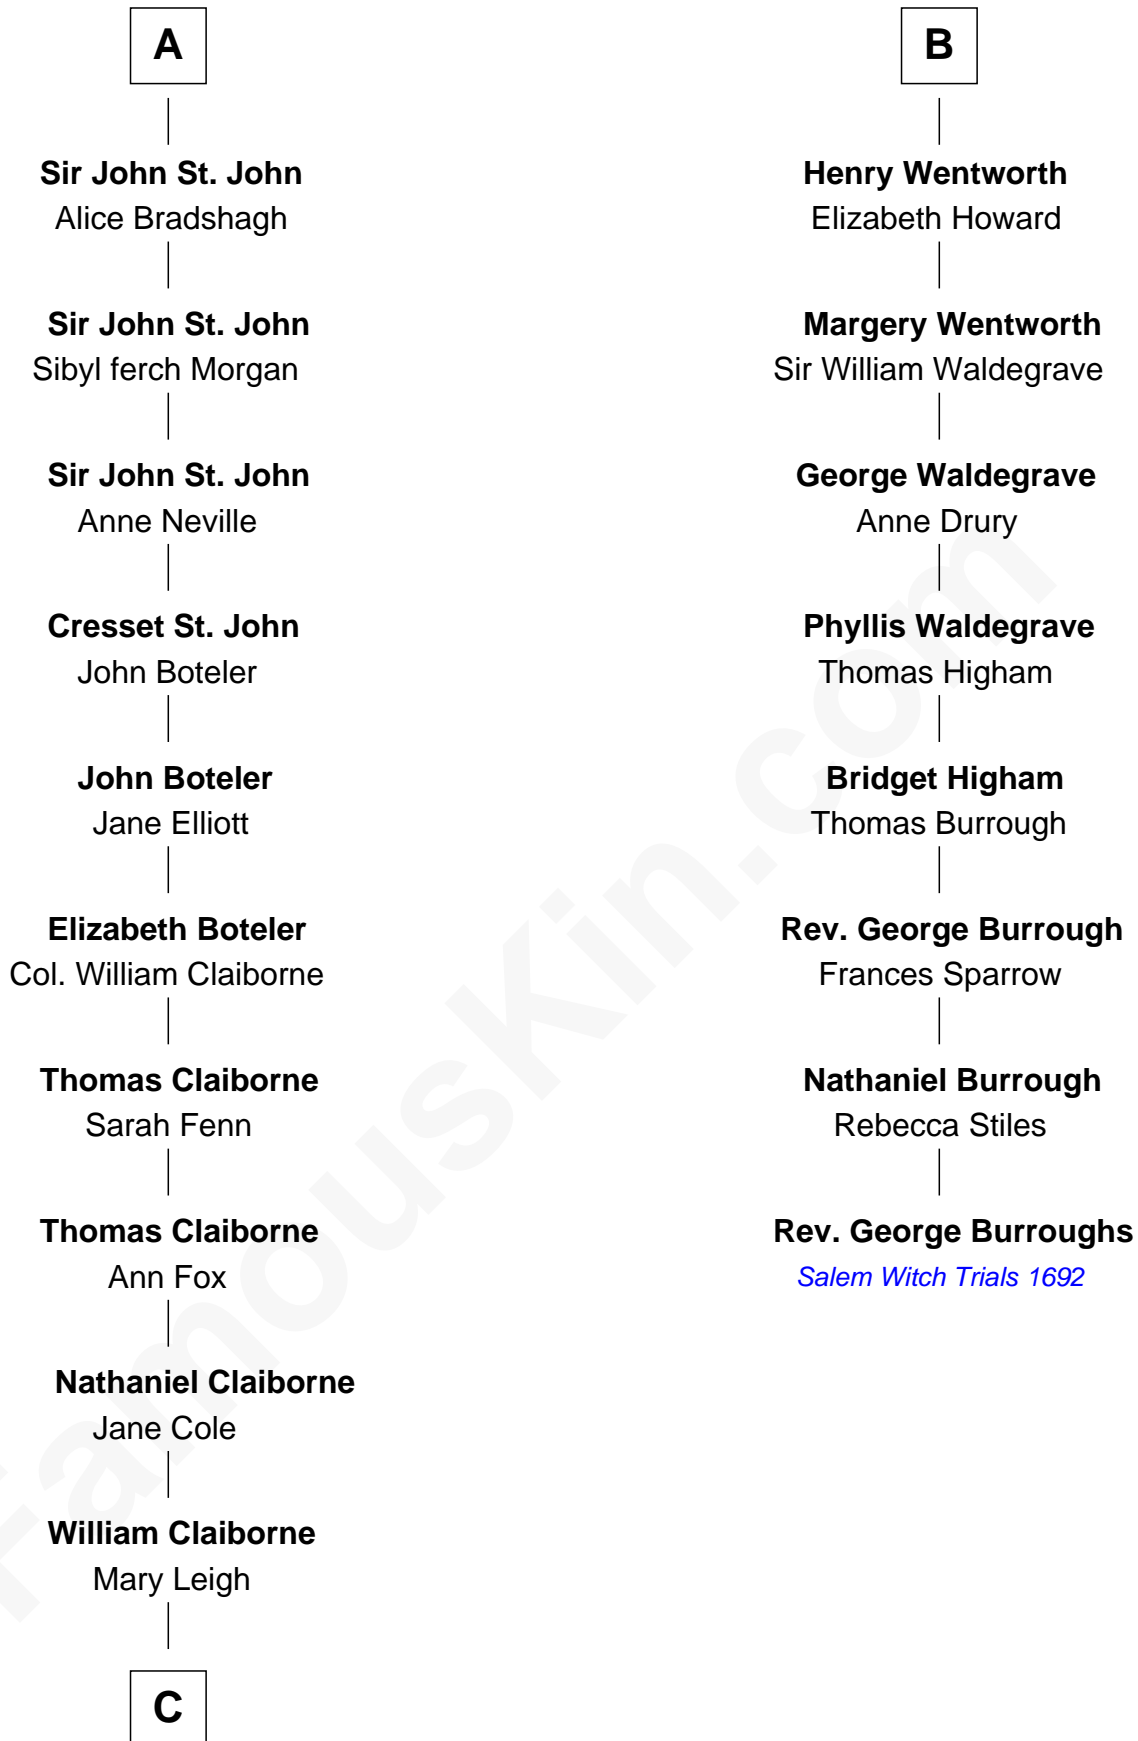

## Relationship Chart of

### Liz Claiborne

*Fashion Designer and Founder of Liz Claiborne Inc.*

14th cousin 7 times removed of

**Rev. George Burroughs**

*Executed for Witchcraft, Salem 1692*

**C**

William Charles Cole Claiborne

Clarisse Duralde

William Charles Cole Claiborne

Louise de Balathier

Fernand Claiborne

Marie Louise Villeré

Omer Villere Claiborne

Carolyn Louise Fenner

**Liz Claiborne**

*Found of Liz Claiborne Inc.*