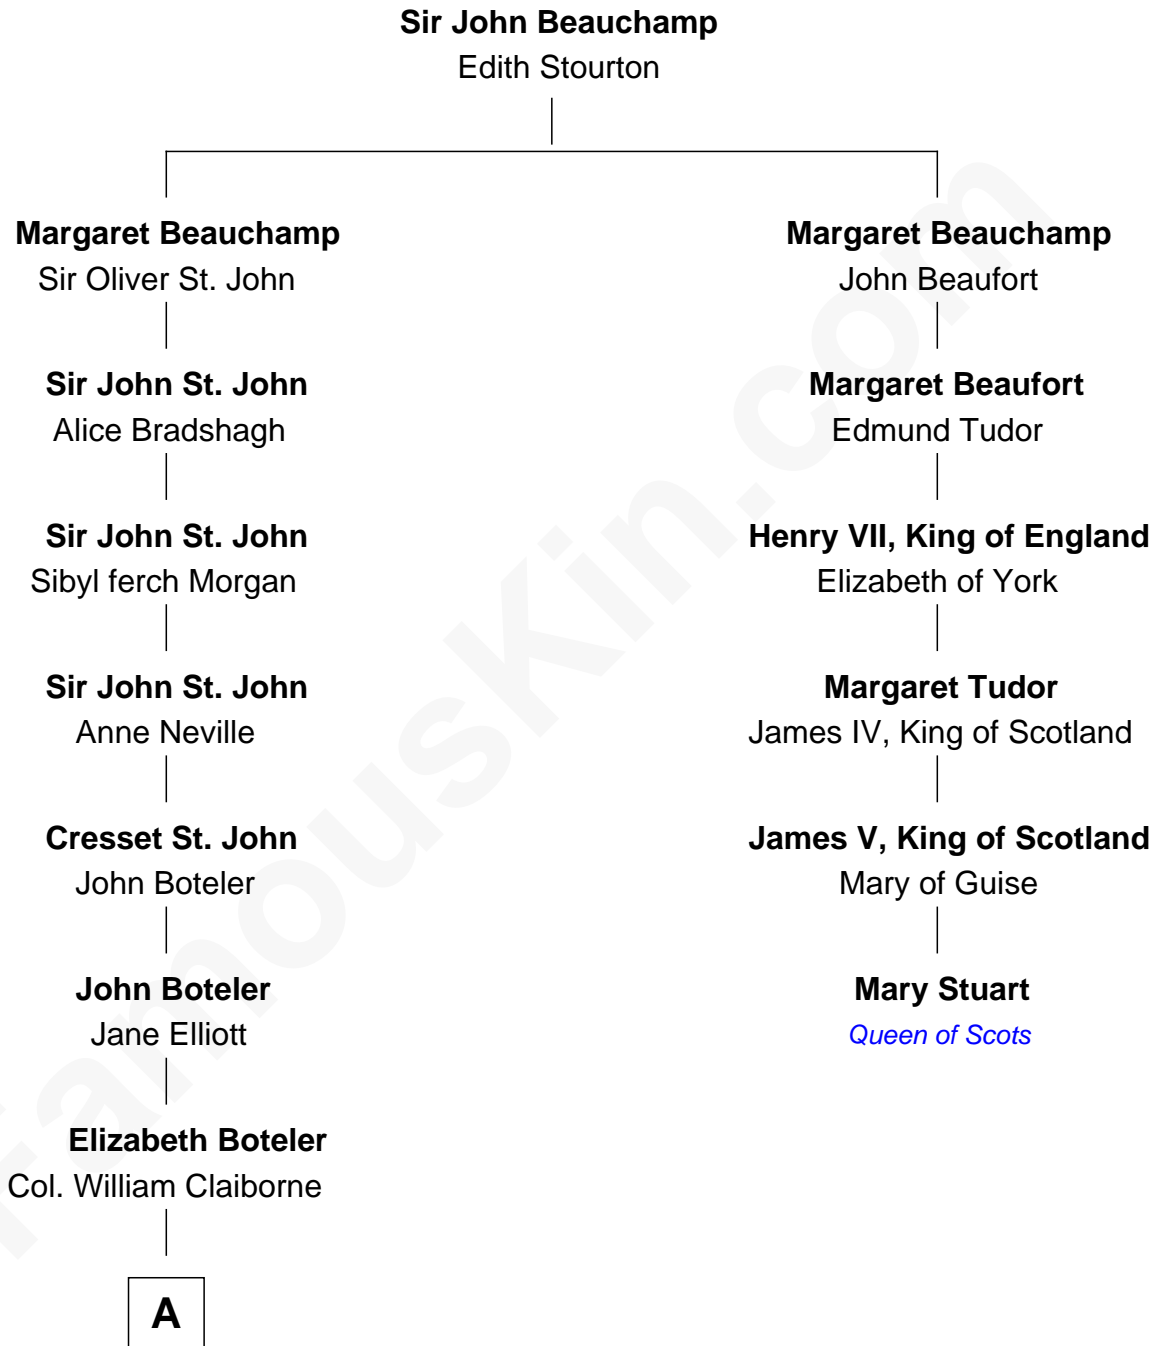

## Relationship Chart of

### Liz Claiborne

*Fashion Designer and Founder of Liz Claiborne Inc.*

5th cousin 10 times removed of

**Mary Stuart**  
*Queen of Scots*

**A**

**Thomas Claiborne**

Sarah Fenn

**Thomas Claiborne**