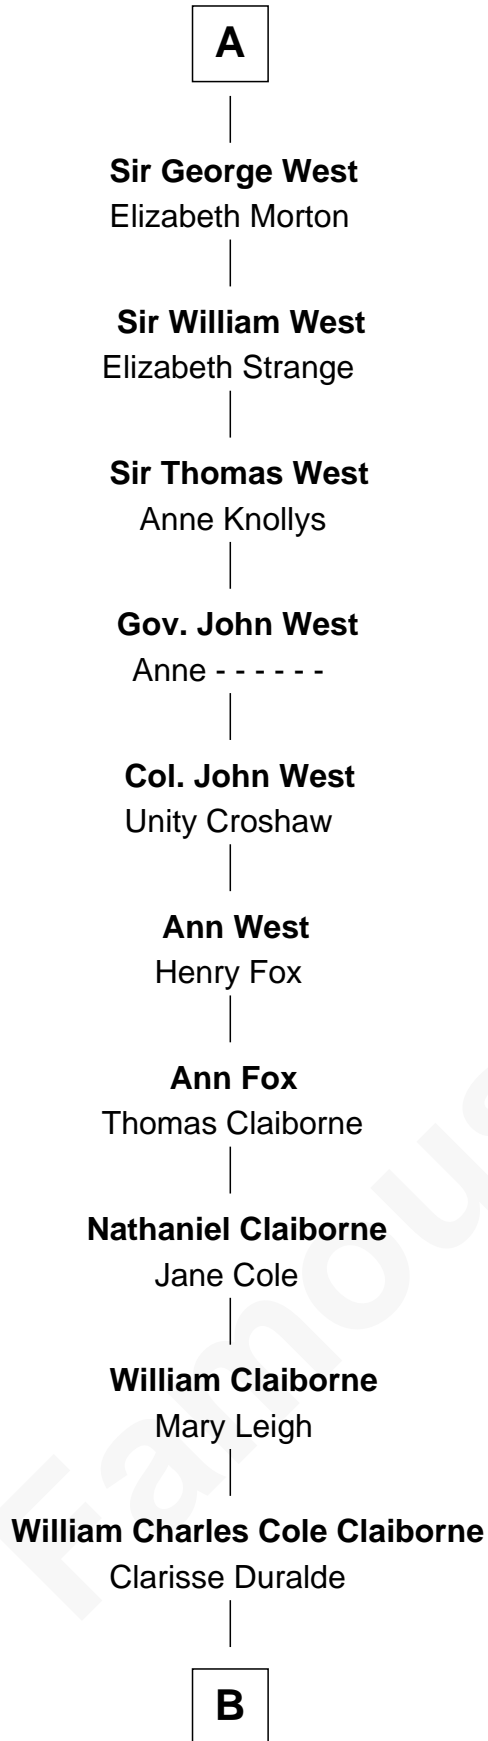

# FamousKin.com

## Relationship Chart of

### Liz Claiborne

*Fashion Designer and Founder of Liz Claiborne Inc.*

7th cousin 13 times removed of

**Mary Stuart**  
*Queen of Scots*

**B**

William Charles Cole Claiborne

Louise de Balathier

Fernand Claiborne

Marie Louise Villeré

Omer Villere Claiborne

Carolyn Louise Fenner

Liz Claiborne

*Found of Liz Claiborne Inc.*

FamousKin.com