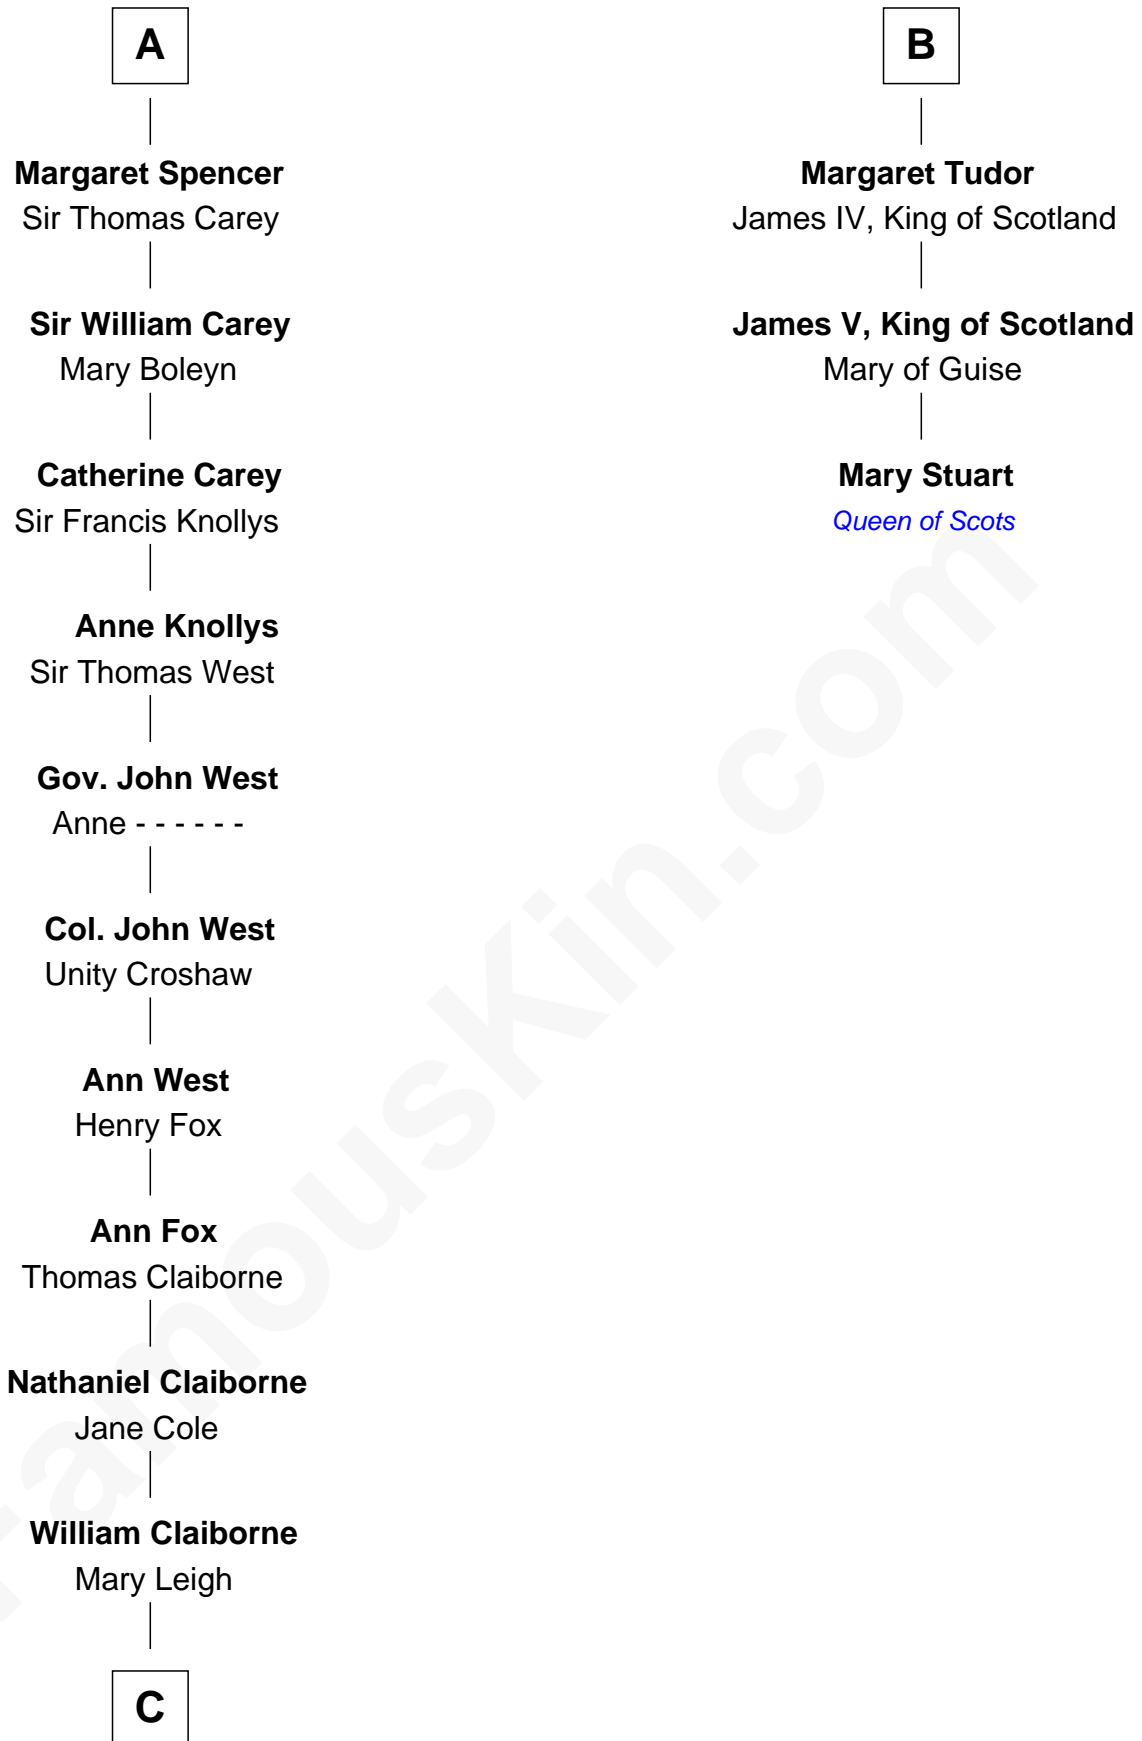

## Relationship Chart of

### Liz Claiborne

*Fashion Designer and Founder of Liz Claiborne Inc.*

9th cousin 12 times removed of

**Mary Stuart**  
*Queen of Scots*

**Sir Edmund Mortimer**  
Margaret de Fiennes

**C**

William Charles Cole Claiborne

Clarisse Duralde

William Charles Cole Claiborne

Louise de Balathier

Fernand Claiborne

Marie Louise Villeré

Omer Villere Claiborne

Carolyn Louise Fenner

**Liz Claiborne**