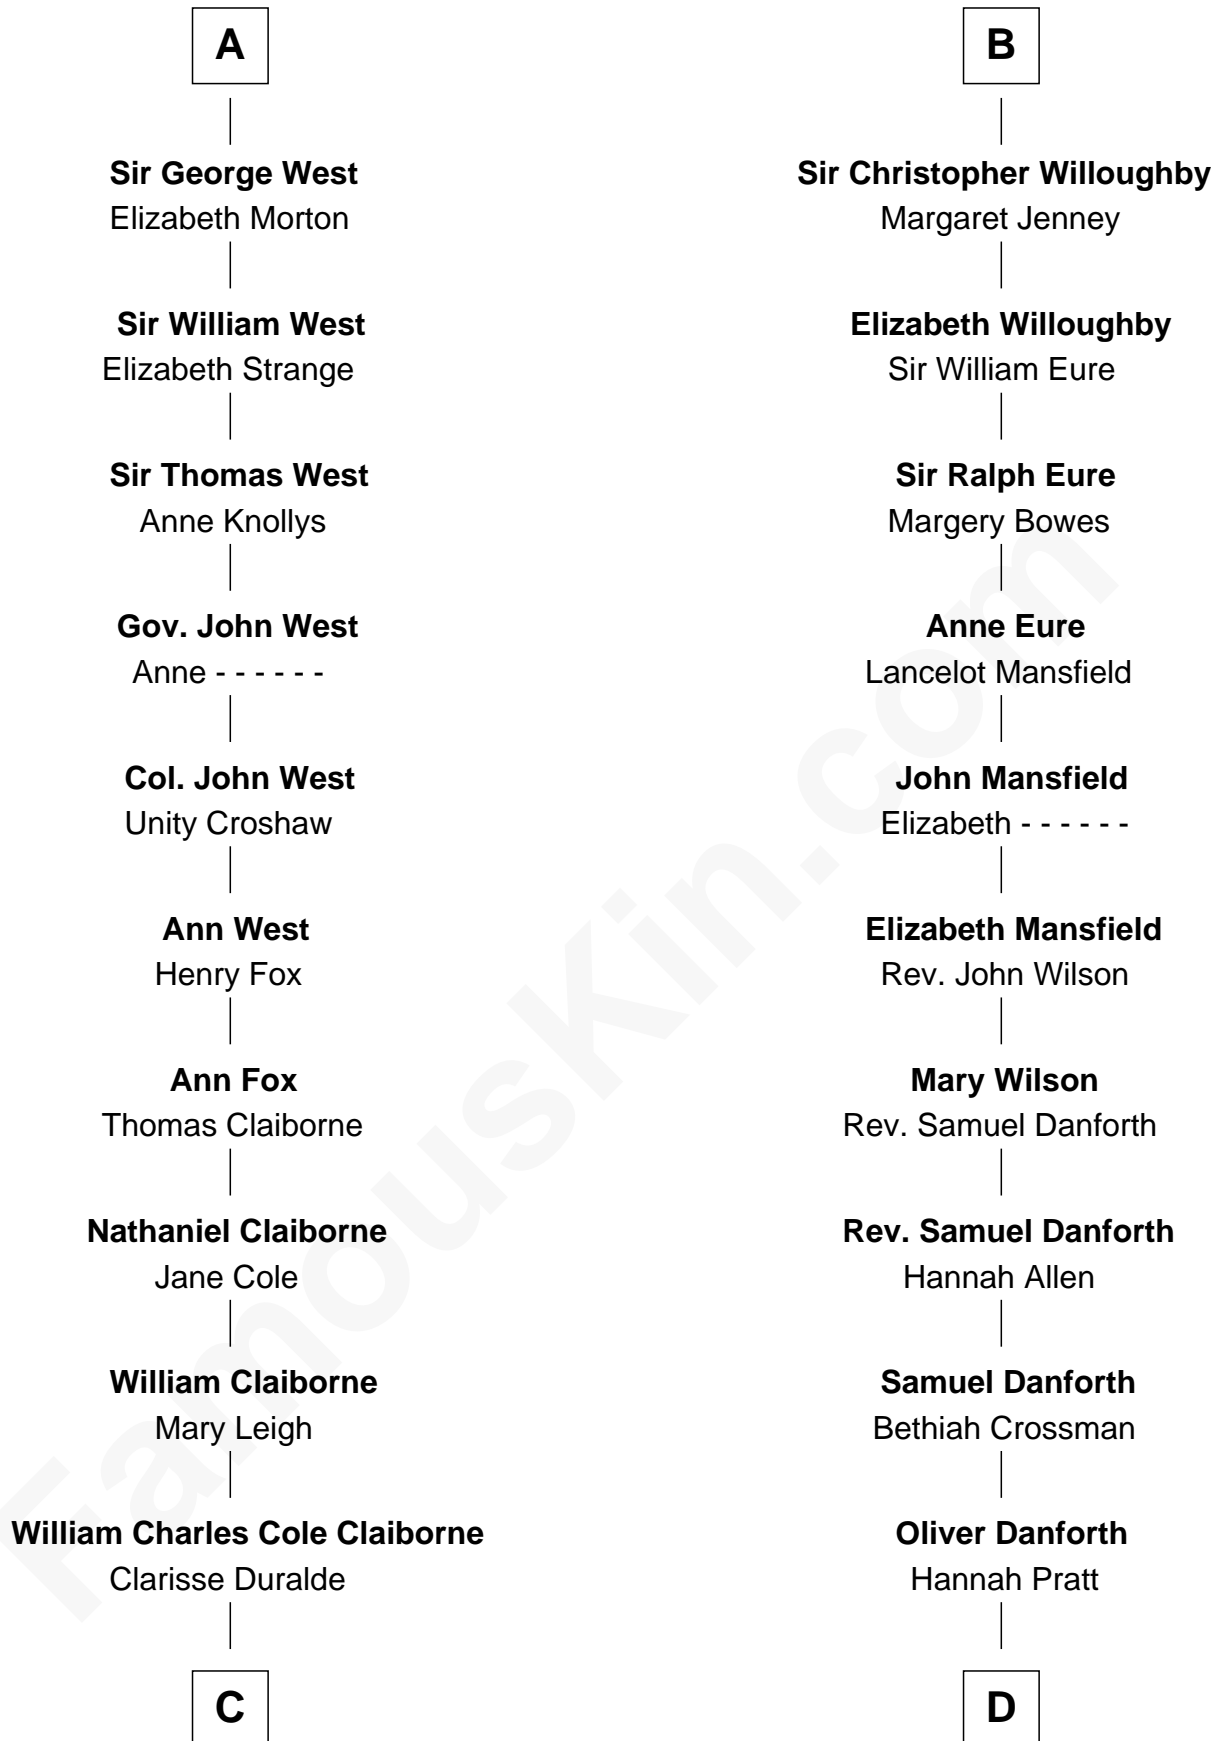

FamousKin.com

Relationship Chart of

Liz Claiborne

Fashion Designer and Founder of Liz Claiborne Inc.

20th cousin 1 time removed of

E. C. Segar

Cartoonist (Popeye creator)

Edmund Plantagenet

Blanche of Artois

E. C. Segar photo by [U. S. War Stamp Council](#)