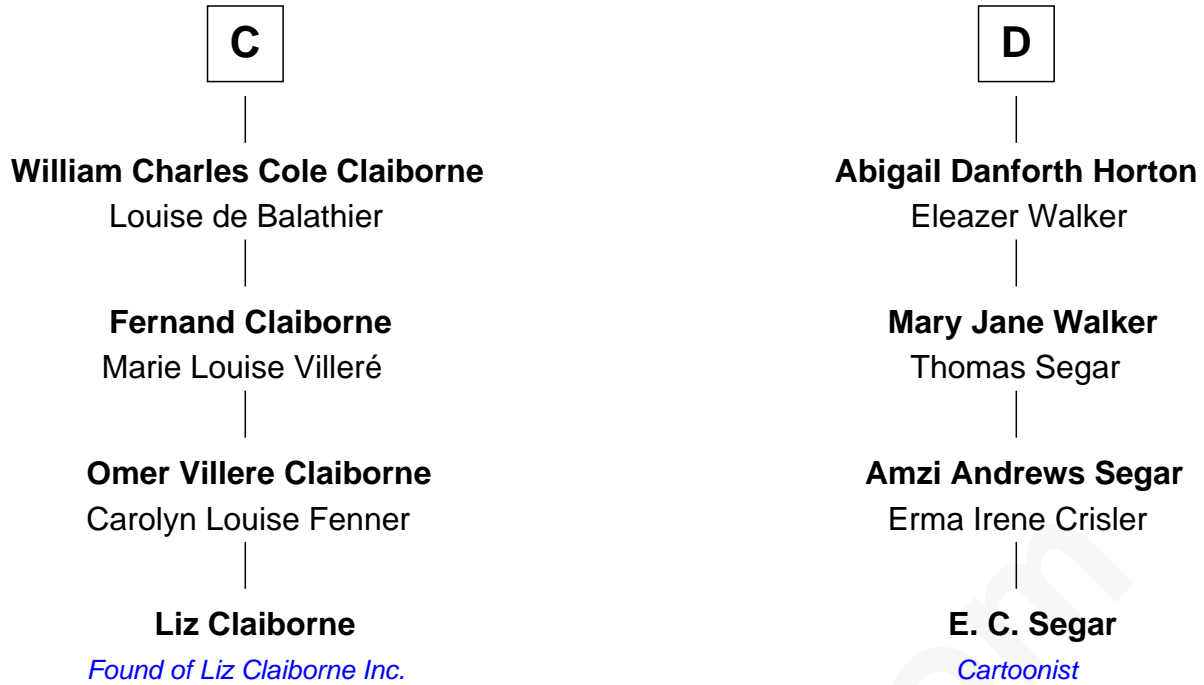

FamousKin.com Relationship Chart of

Liz Claiborne

Fashion Designer and Founder of Liz Claiborne Inc.

20th cousin of

E. C. Segar

Cartoonist (Popeye creator)

Ralph VII de Toeni

Mary - - - - -

E. C. Segar photo by [U. S. War Stamp Council](#)