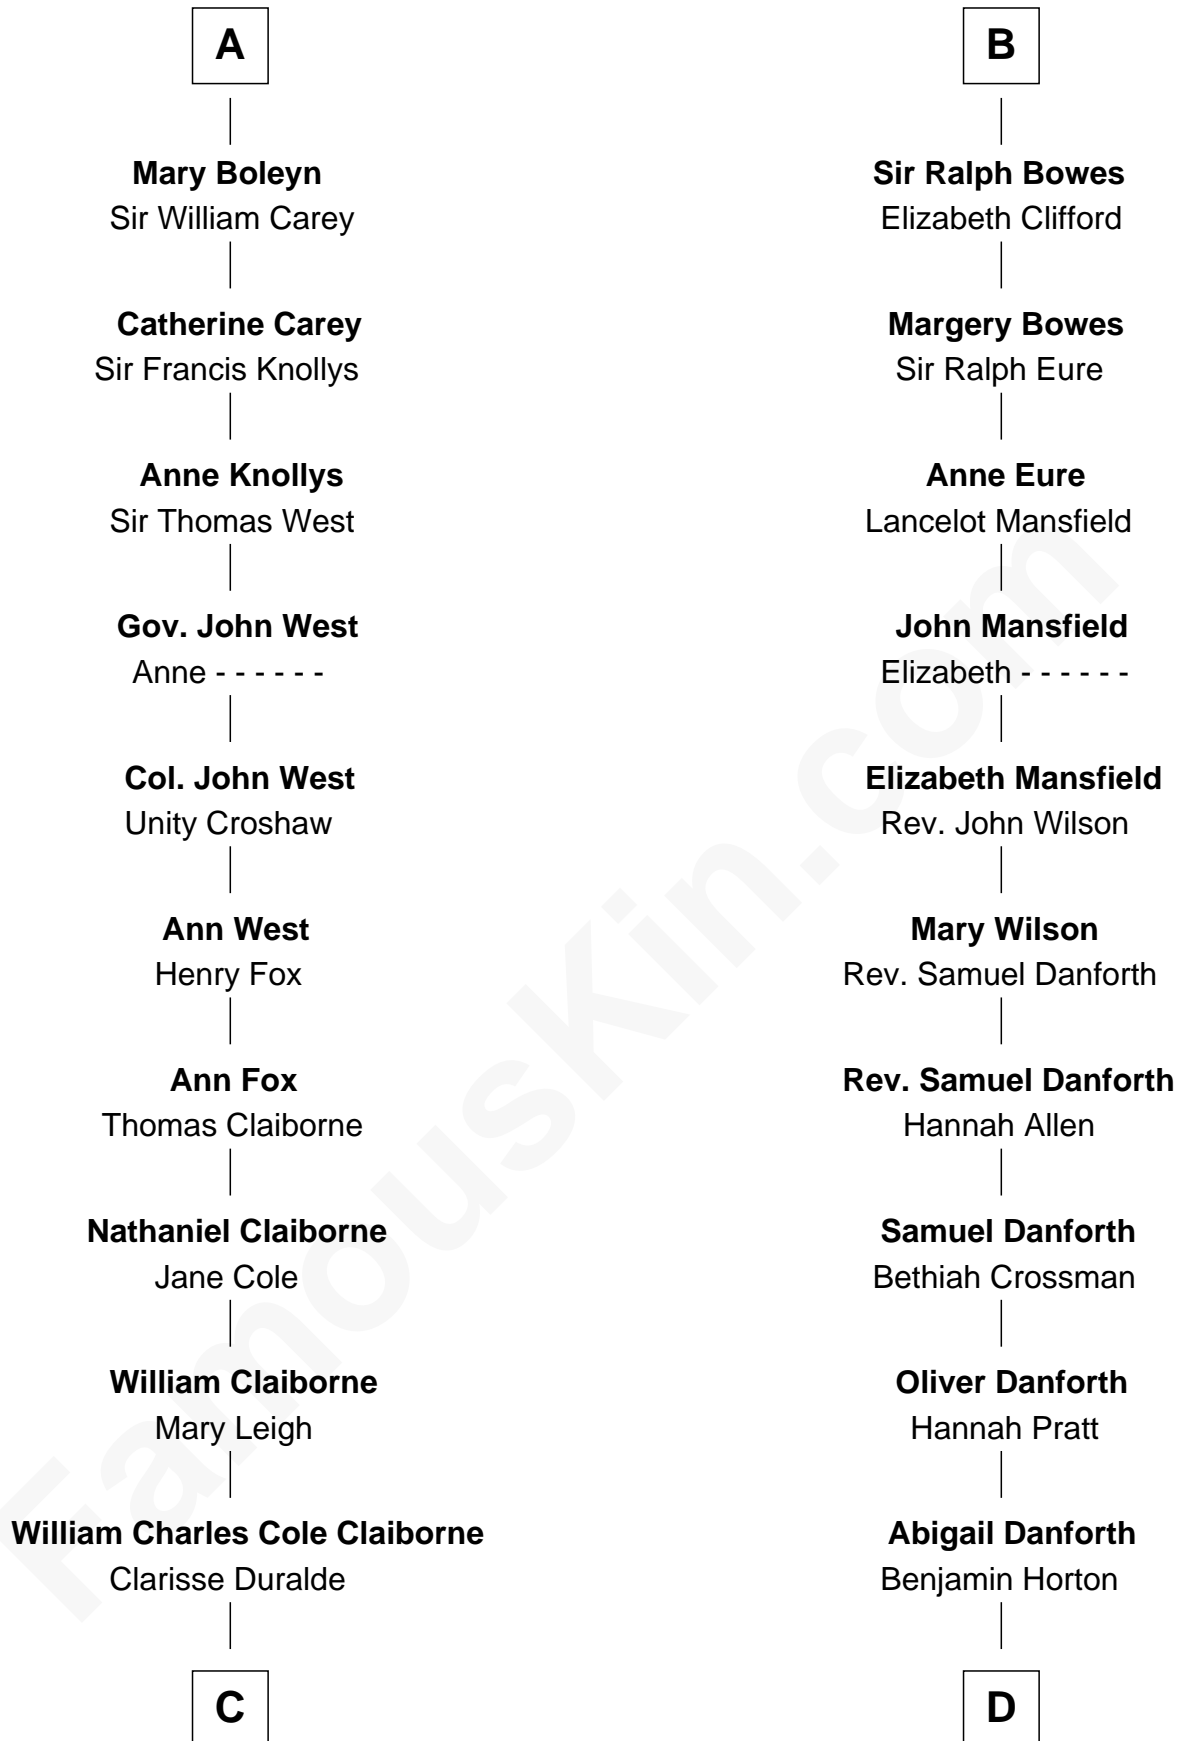

FamousKin.com Relationship Chart of

Liz Claiborne

Fashion Designer and Founder of Liz Claiborne Inc.

20th cousin of

E. C. Segar

Cartoonist (Popeye creator)

Ralph VII de Toeni

Mary - - - - -

E. C. Segar photo by [U. S. War Stamp Council](#)