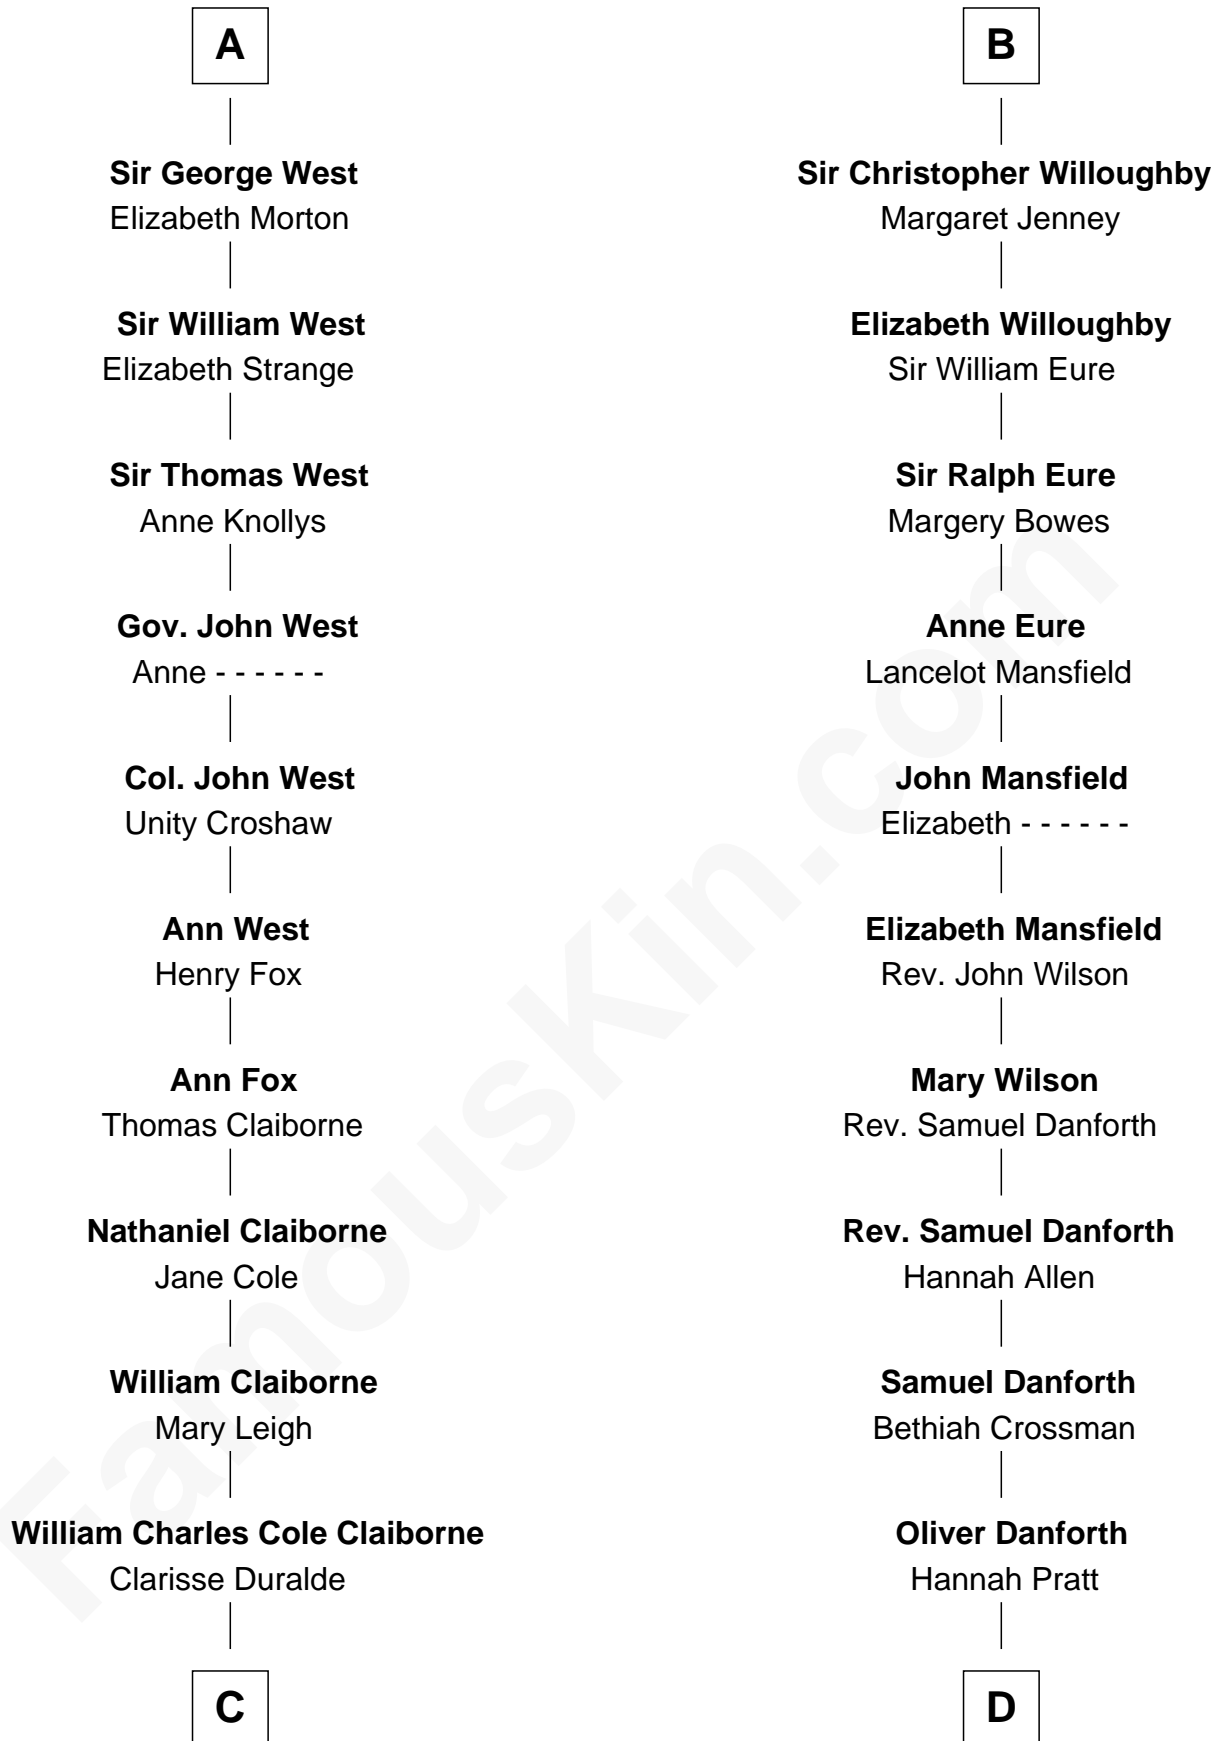

FamousKin.com

Relationship Chart of

Liz Claiborne

Fashion Designer and Founder of Liz Claiborne Inc.

20th cousin 1 time removed of

E. C. Segar

Cartoonist (Popeye creator)

Sir Roger de Mowbray

Sir Thomas West

Sir Reynold West

Margaret Thorley

Sir Richard West

Katherine Hungerford

Sir Thomas West

Eleanor Copley

A

Sir John de Mowbray

Aline de Braiose

John de Mowbray

Joan of Lancaster

John de Mowbray

Elizabeth de Segrave

Eleanor de Mowbray

John de Welles

Eudo de Welles

Maud de Greystoke

Sir Lionel de Welles

Joan de Waterton

Cecily de Welles

Sir Robert Willoughby

B

E. C. Segar photo by [U. S. War Stamp Council](#)