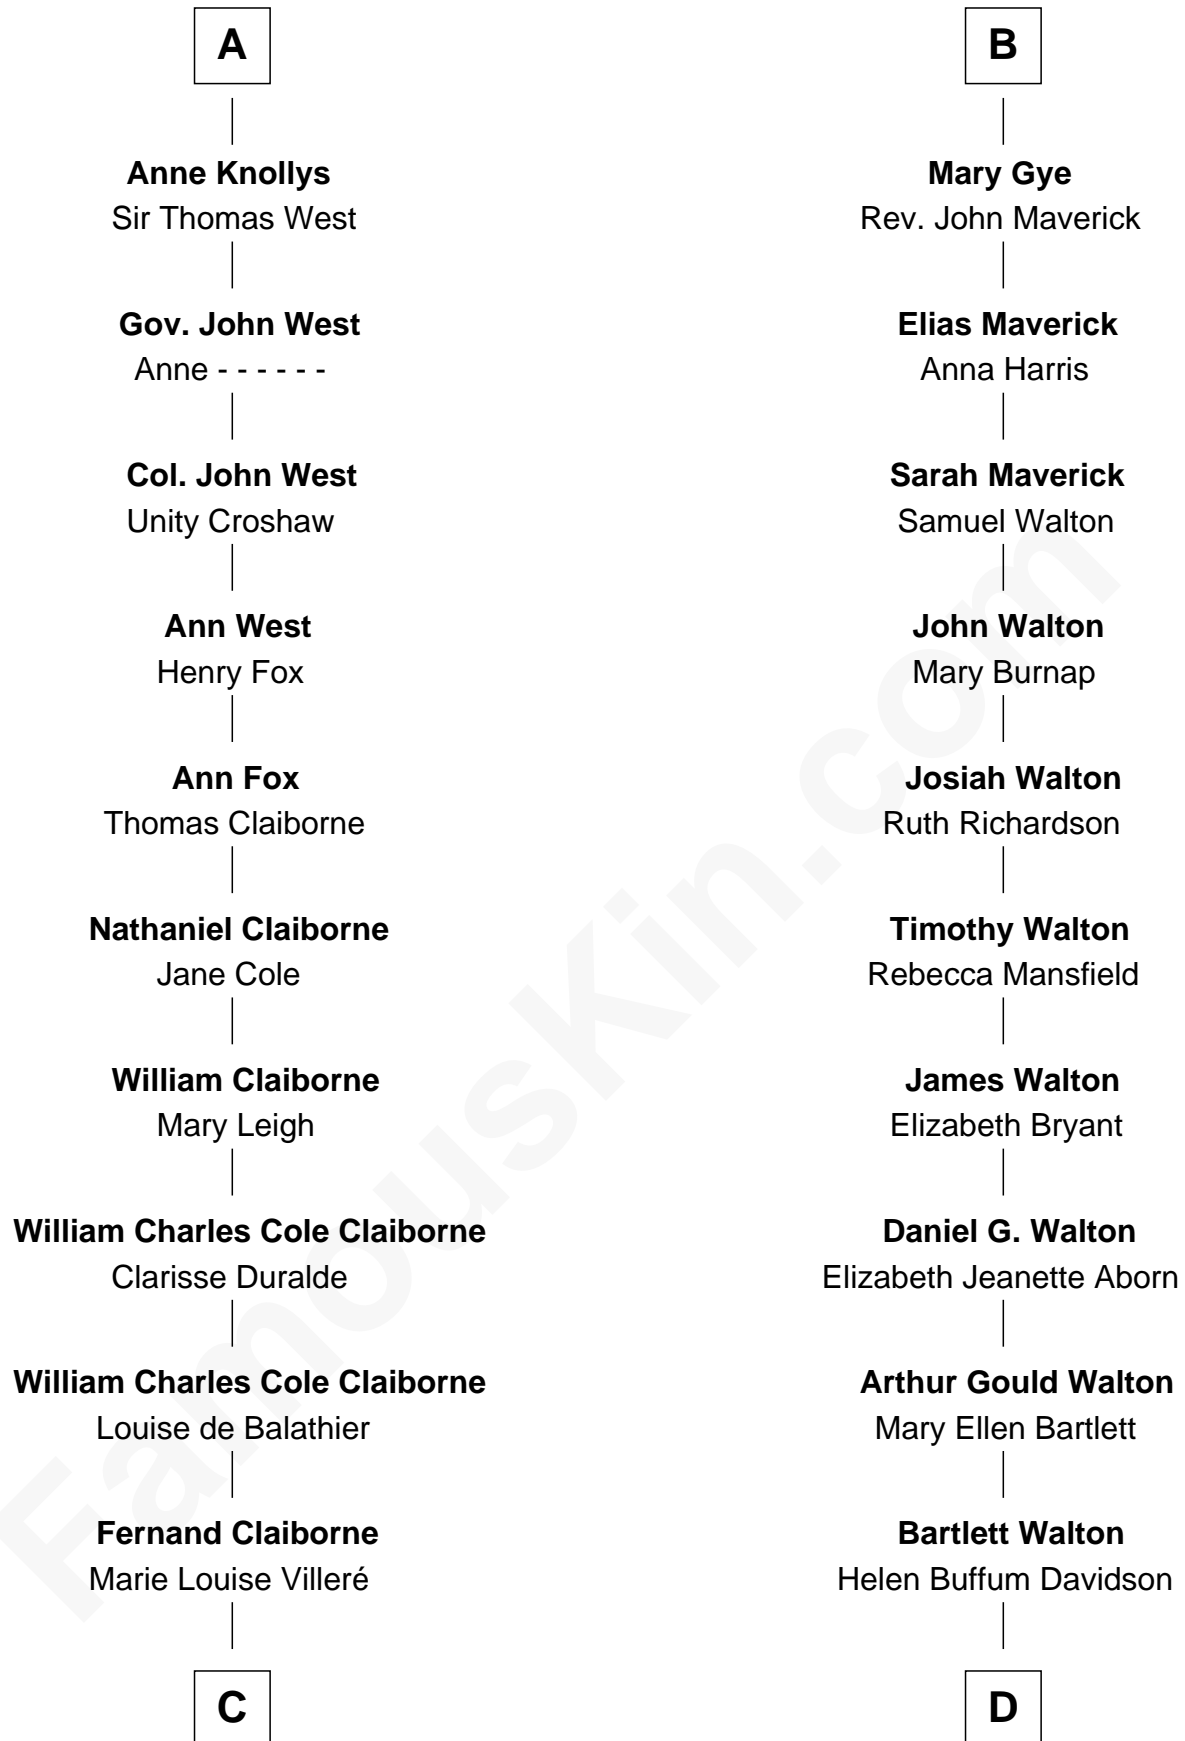

FamousKin.com

Relationship Chart of

Liz Claiborne

Fashion Designer and Founder of Liz Claiborne Inc.

18th cousin of

A. Bartlett Giamatti

Major League Baseball Commissioner

C

Omer Villere Claiborne
Carolyn Louise Fenner

Liz Claiborne

Found of Liz Claiborne Inc.

D

Mary Claybaugh Walton
Valentine John Giamatti

A. Bartlett Giamatti

Major League Baseball Commissioner

FamousKin.com