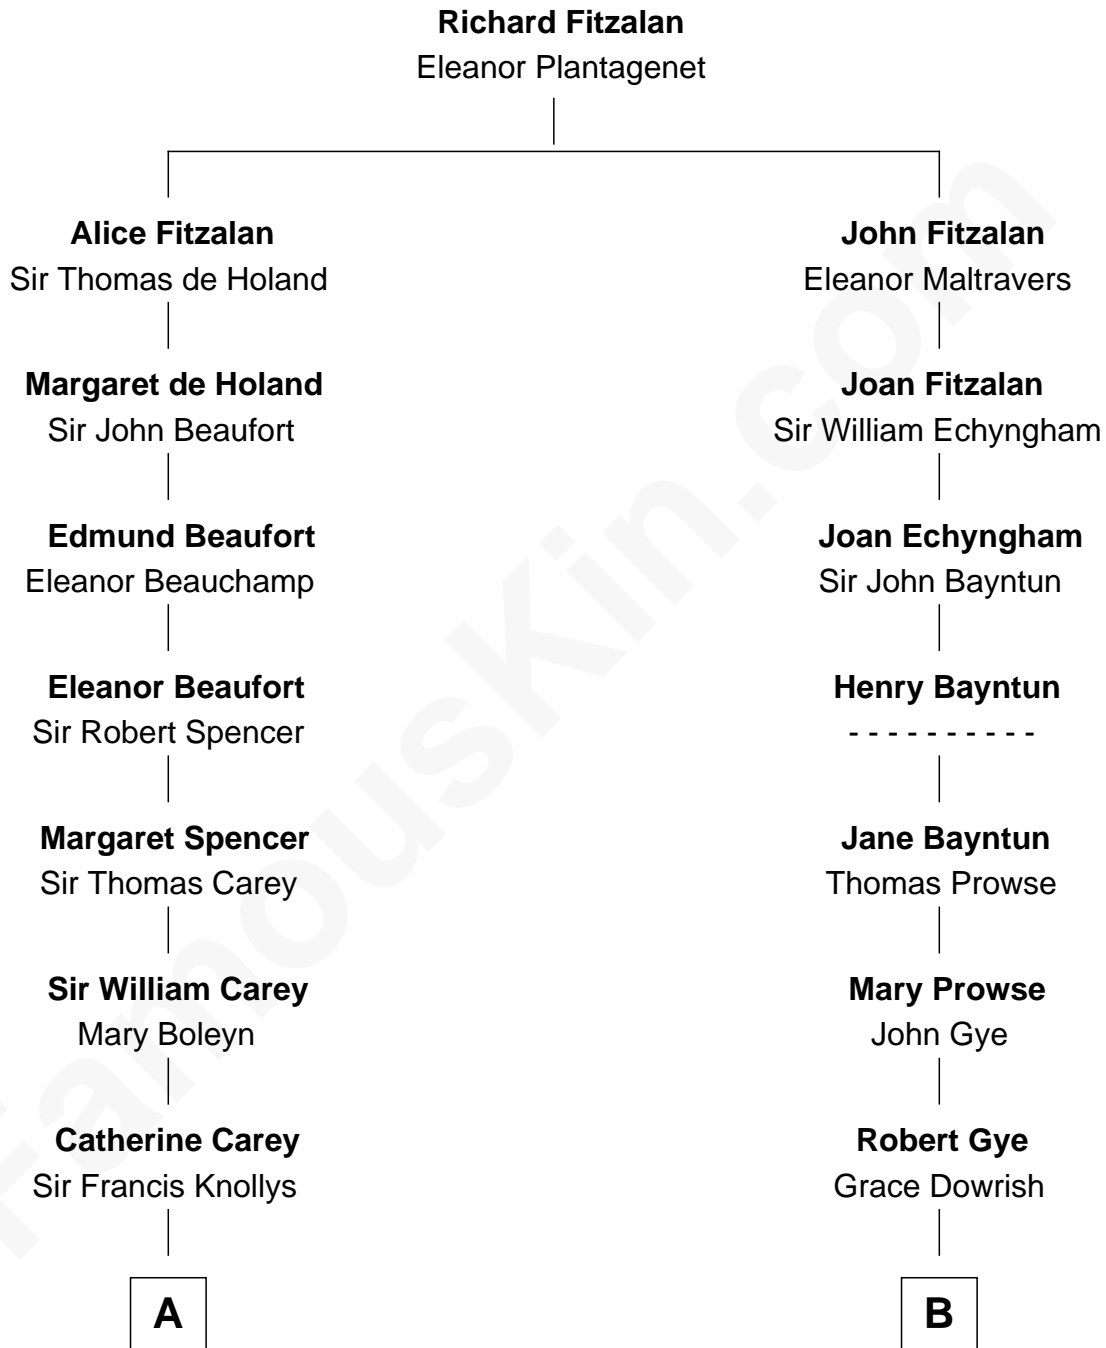

FamousKin.com

Relationship Chart of

Liz Claiborne

Fashion Designer and Founder of Liz Claiborne Inc.

18th cousin of

A. Bartlett Giamatti

Major League Baseball Commissioner

C

Omer Villere Claiborne
Carolyn Louise Fenner

Liz Claiborne

Found of Liz Claiborne Inc.

D

Mary Claybaugh Walton
Valentine John Giamatti

A. Bartlett Giamatti

Major League Baseball Commissioner

FamousKin.com