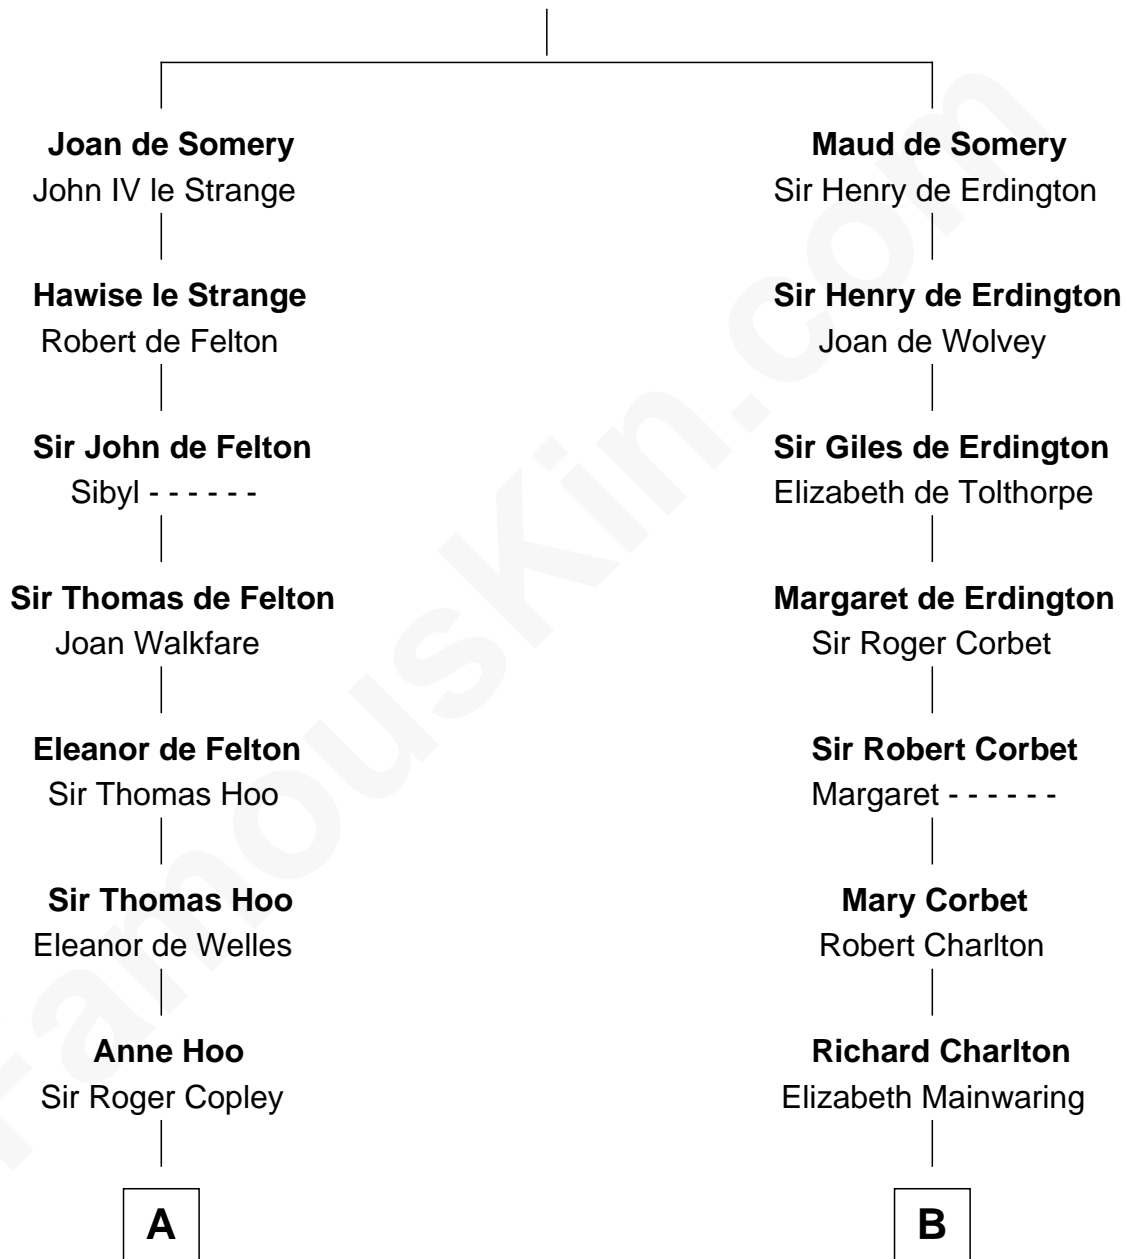

## Relationship Chart of

### Liz Claiborne

*Fashion Designer and Founder of Liz Claiborne Inc.*

17th cousin 4 times removed of

### John Davis

*14th and 17th Governor of Massachusetts*

**Sir Roger de Somery**  
Nichole d'Aubenev

**C**

William Charles Cole Claiborne

Clarisse Duralde

William Charles Cole Claiborne

Louise de Balathier