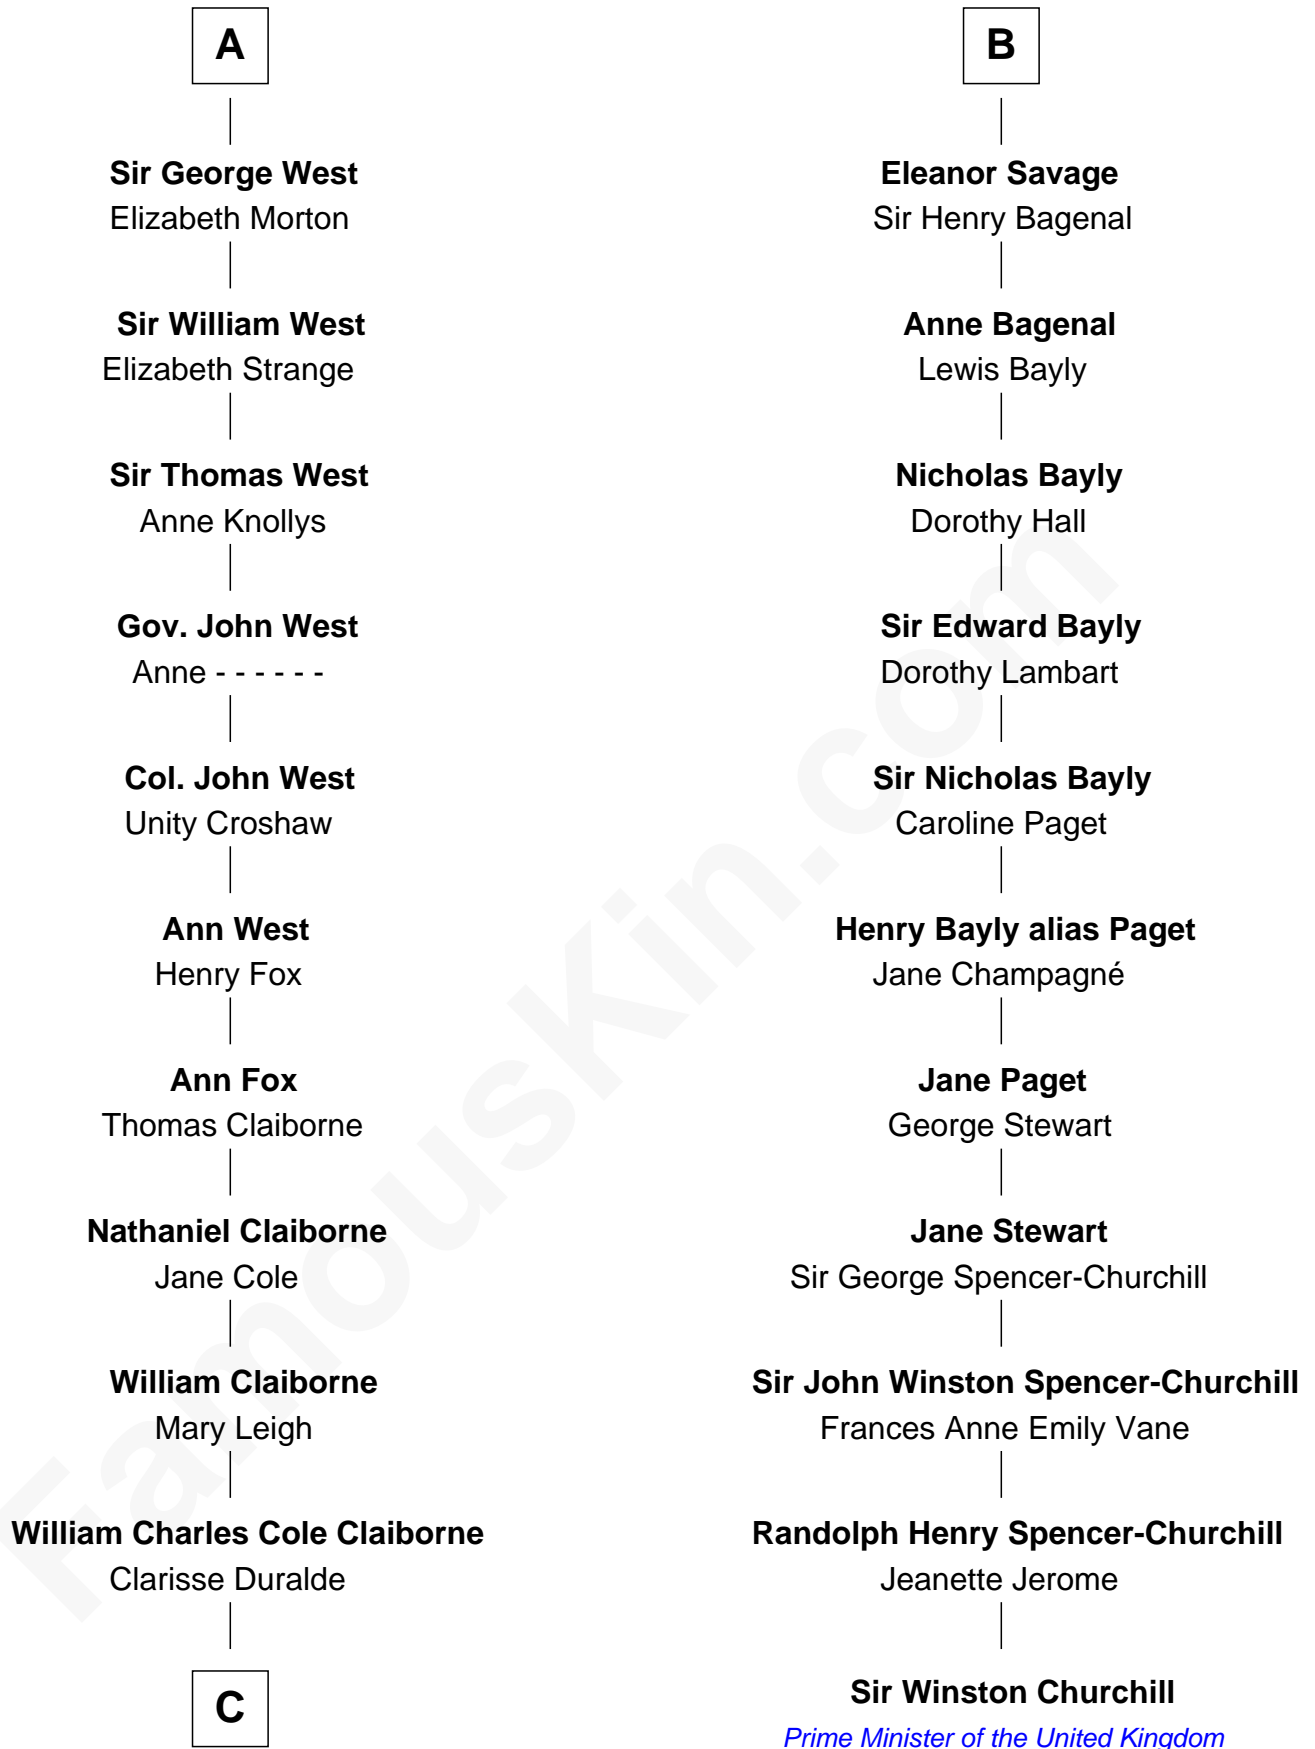

## Relationship Chart of

### Liz Claiborne

*Fashion Designer and Founder of Liz Claiborne Inc.*

17th cousin 3 times removed of

### Sir Winston Churchill

*Prime Minister of the United Kingdom*

**C**

William Charles Cole Claiborne

Louise de Balathier

Fernand Claiborne

Marie Louise Villeré

Omer Villere Claiborne