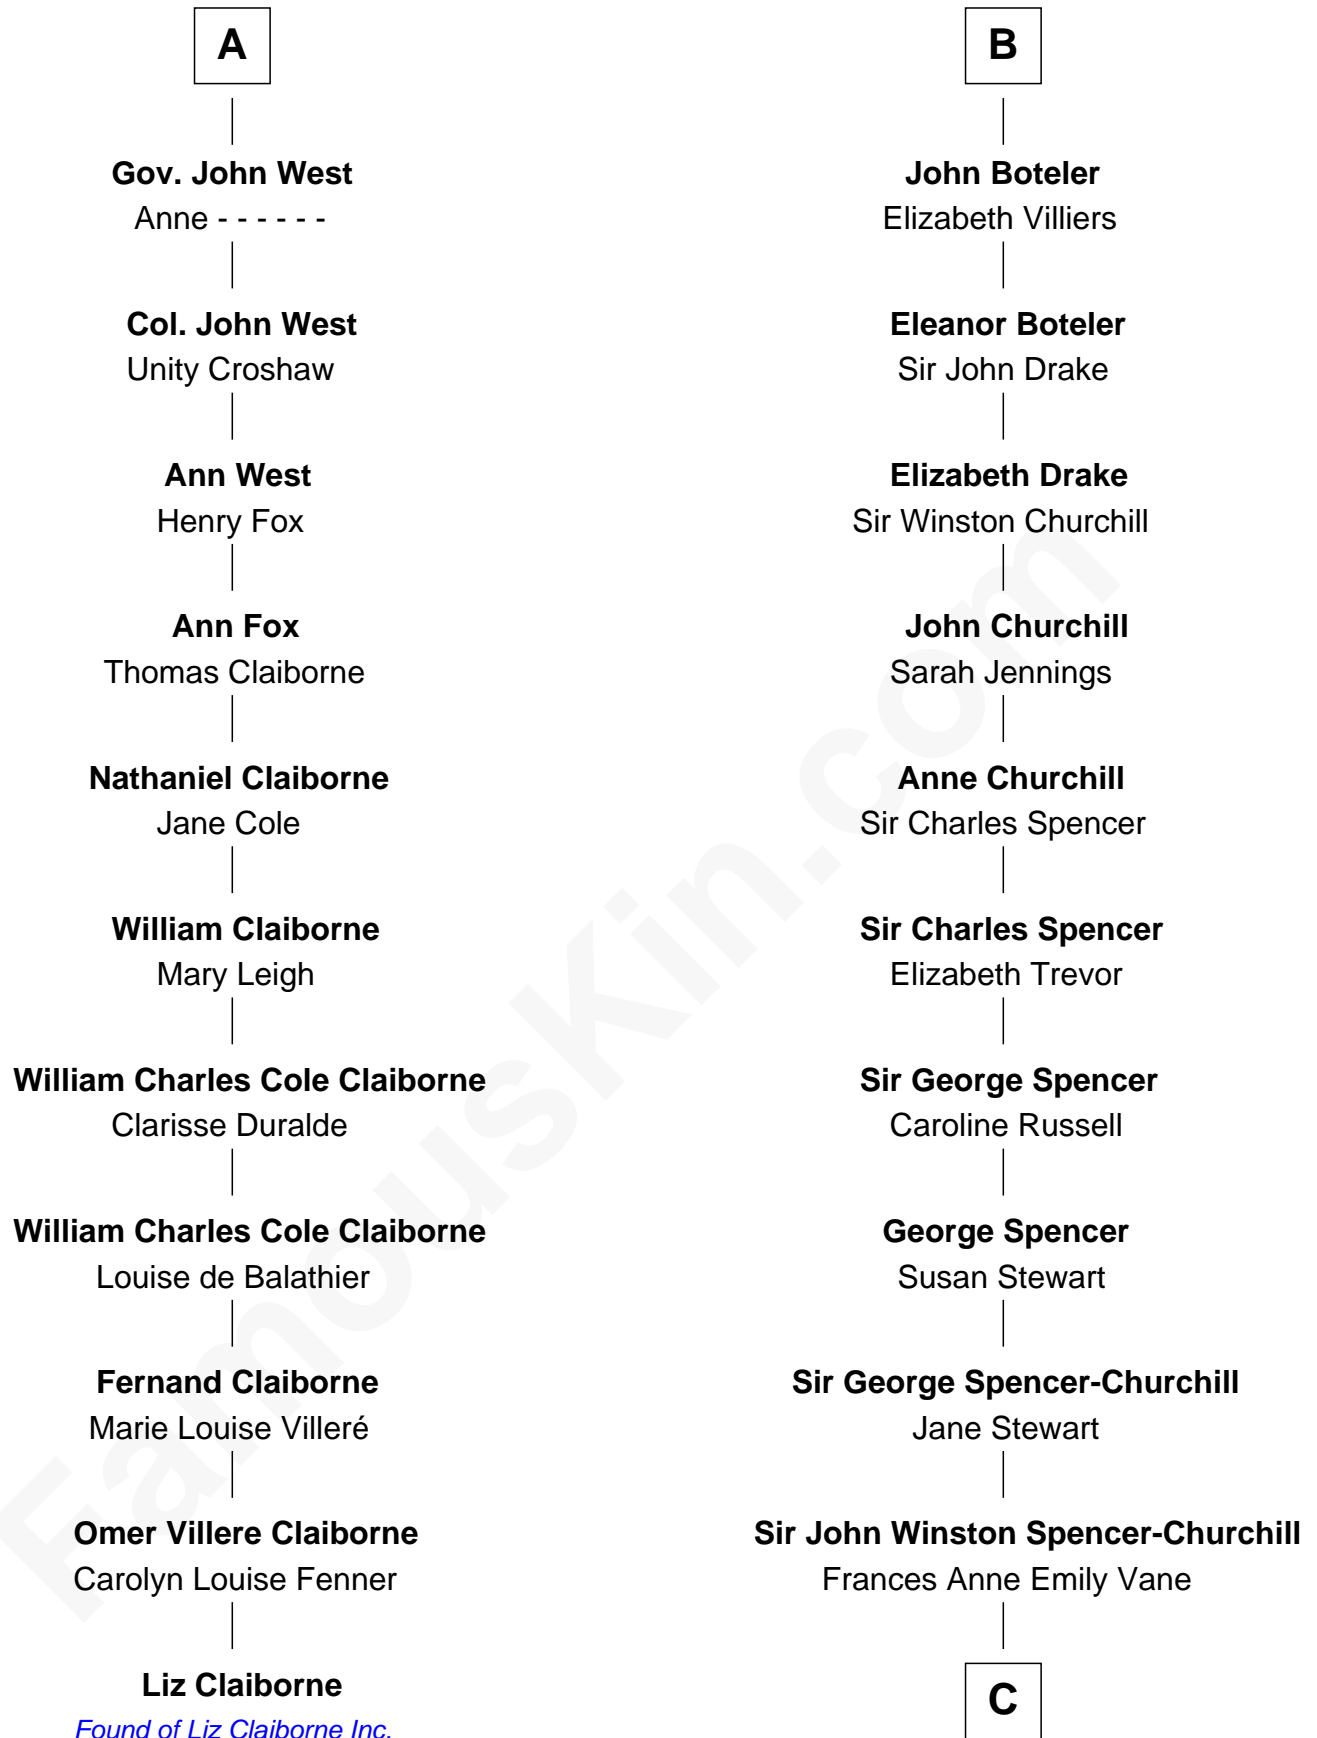

FamousKin.com

Relationship Chart of

Liz Claiborne

Fashion Designer and Founder of Liz Claiborne Inc.

17th cousin 1 time removed of

Sir Winston Churchill

Prime Minister of the United Kingdom

Sir Michael de la Pole

Katherine Wingfield

C

Randolph Henry Spencer-Churchill

Jeanette Jerome

Sir Winston Churchill

Prime Minister of the United Kingdom

FamousKin.com