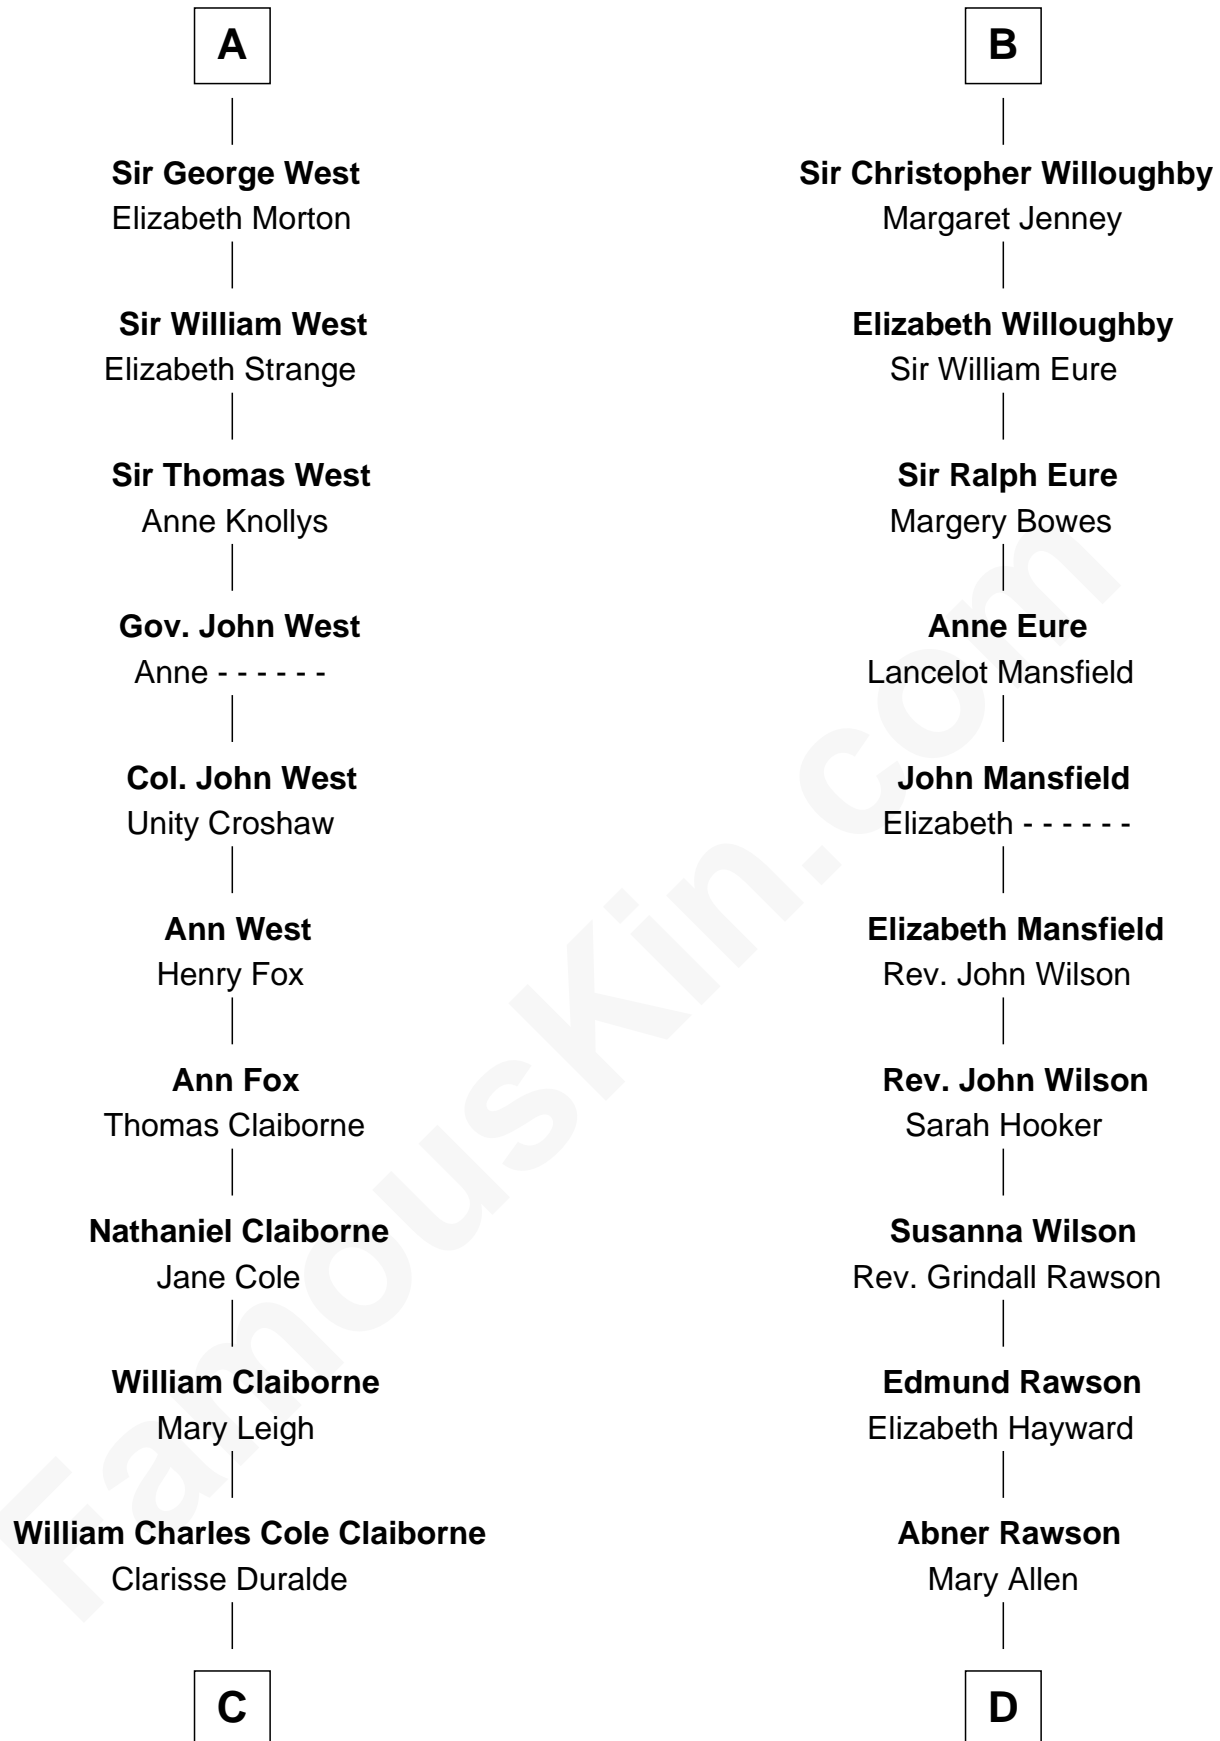

### Liz Claiborne

*Fashion Designer and Founder of Liz Claiborne Inc.*

20th cousin of

### William Howard Taft

*27th U.S. President*

**Edmund Plantagenet**

Blanche of Artois

**C**

**William Charles Cole Claiborne**

Louise de Balathier

**Fernand Claiborne**

Marie Louise Villeré

**Omer Villere Claiborne**

Carolyn Louise Fenner

**Liz Claiborne**

*Found of Liz Claiborne Inc.*

**D**

**Rhoda Rawson**

Aaron Taft

**Peter Rawson Taft**

Sylvia Howard

**Alphonso Taft**

Louisa Maria Torrey

**William Howard Taft**

*27th U.S. President*