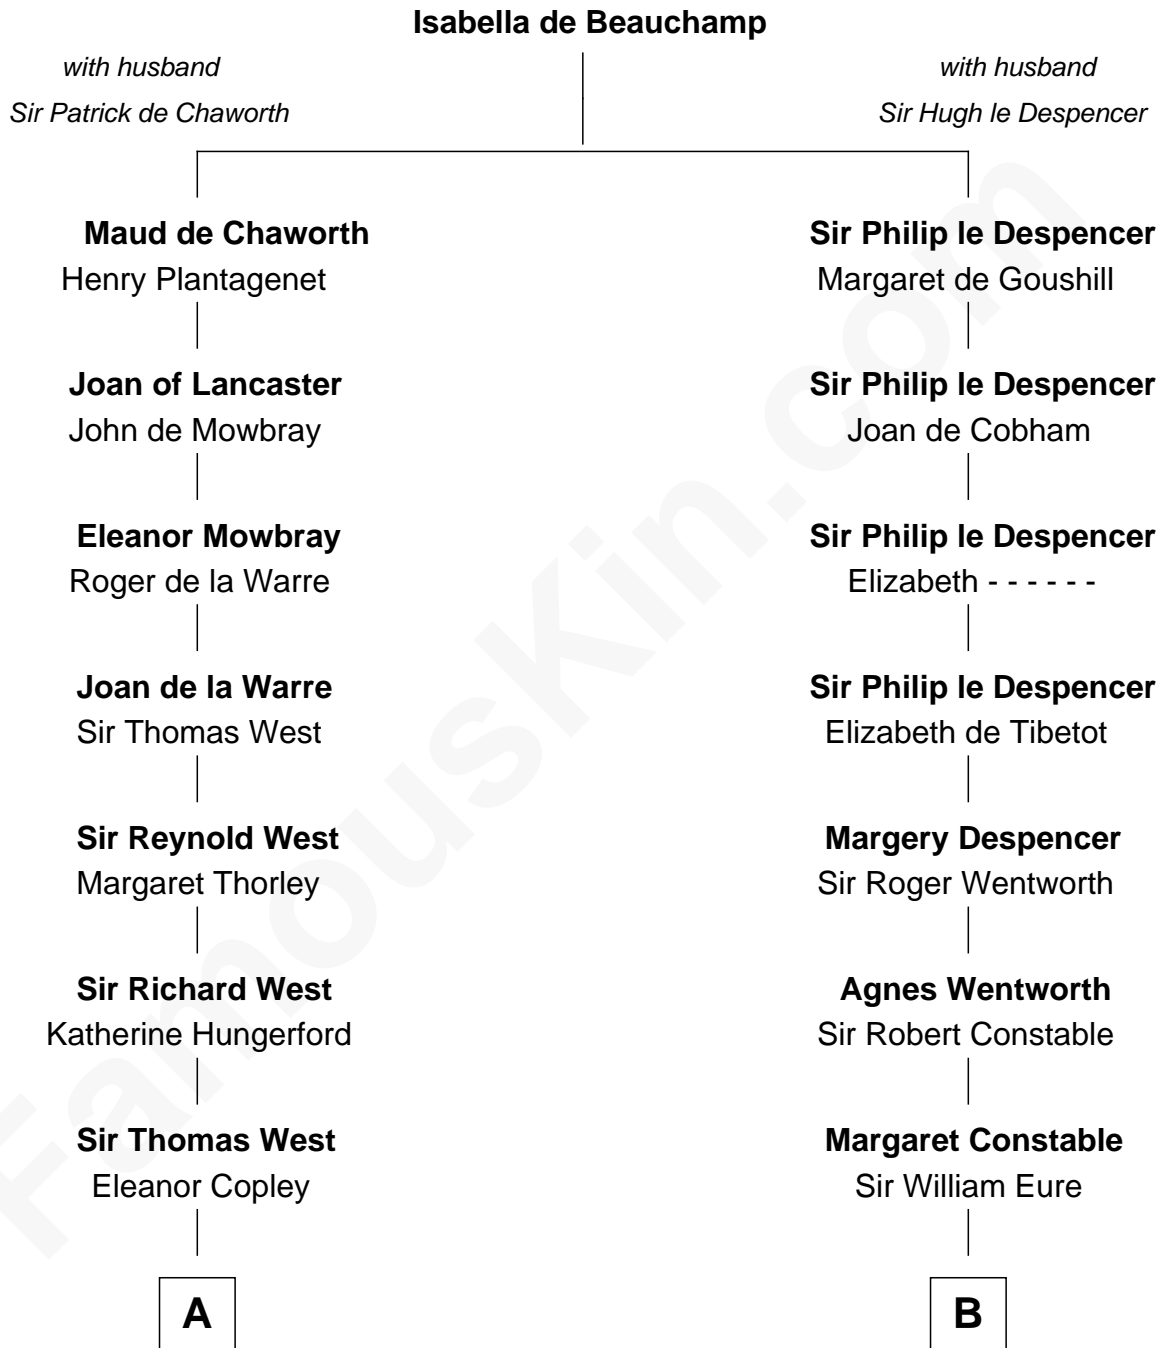

FamousKin.com

Relationship Chart of

Liz Claiborne

Fashion Designer and Founder of Liz Claiborne Inc.

20th cousin of

William Howard Taft
27th U.S. President

C

William Charles Cole Claiborne

Louise de Balathier

Fernand Claiborne

Marie Louise Villeré

Omer Villere Claiborne

Carolyn Louise Fenner

Liz Claiborne

Found of Liz Claiborne Inc.

D

Rhoda Rawson

Aaron Taft

Peter Rawson Taft

Sylvia Howard

Alphonso Taft

Louisa Maria Torrey

William Howard Taft

27th U.S. President