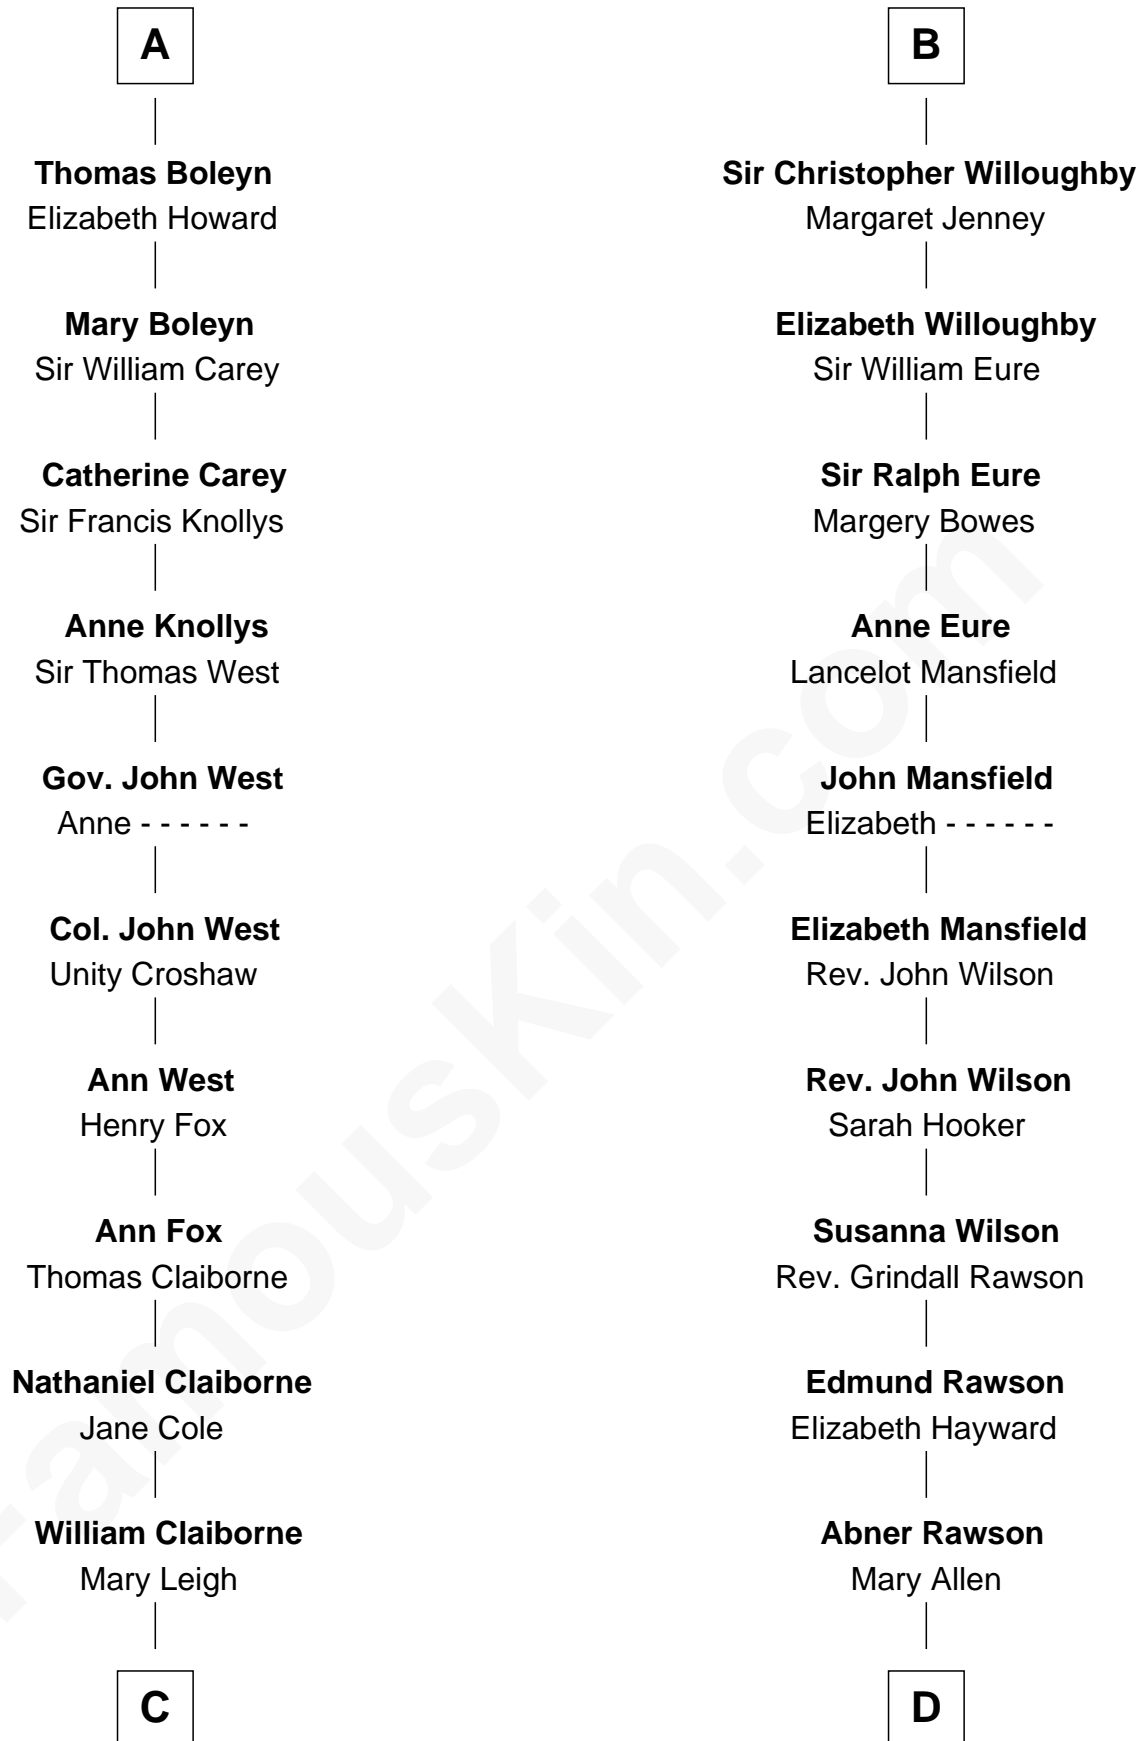

FamousKin.com

Relationship Chart of

Liz Claiborne

Fashion Designer and Founder of Liz Claiborne Inc.

20th cousin 1 time removed of

William Howard Taft

27th U.S. President

Sir Robert de Ros

Isabel de Aubeney

C

William Charles Cole Claiborne

Clarisse Duralde

William Charles Cole Claiborne

Louise de Balathier

Fernand Claiborne

Marie Louise Villeré

Sylvia Howard

Alphonso Taft

Louisa Maria Torrey

William Howard Taft

27th U.S. President