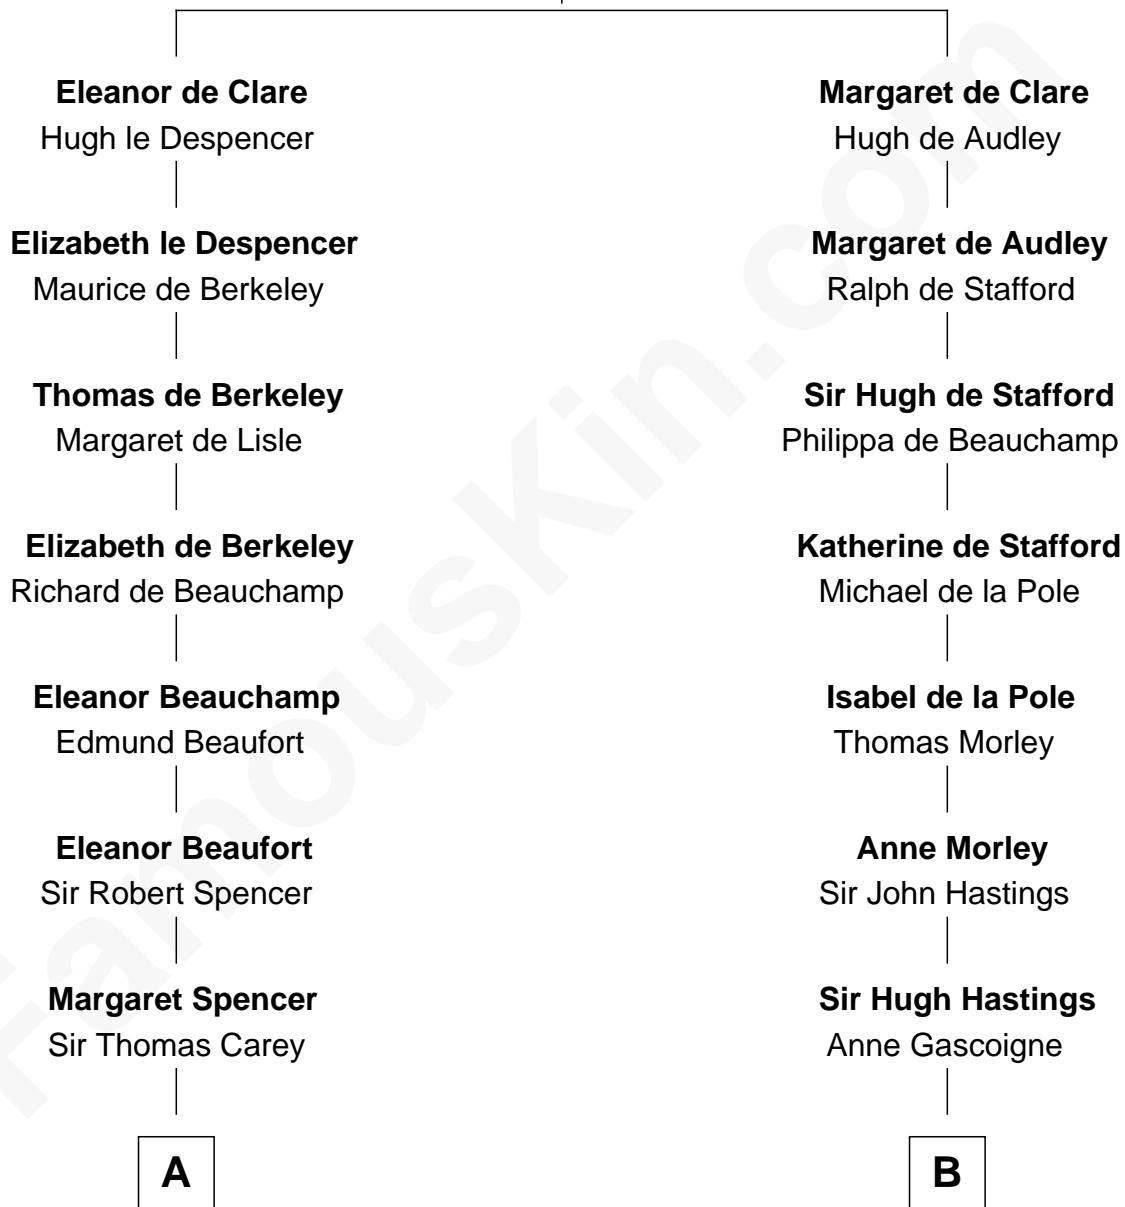

FamousKin.com

Relationship Chart of

Liz Claiborne

Fashion Designer and Founder of Liz Claiborne Inc.

20th cousin of

William Howard Taft
27th U.S. President

Sir Gilbert de Clare
Joan of Acre

C

William Charles Cole Claiborne

Louise de Balathier

Fernand Claiborne

Marie Louise Villeré

Omer Villere Claiborne

Carolyn Louise Fenner

Liz Claiborne

Found of Liz Claiborne Inc.

D

Rhoda Rawson

Aaron Taft

Peter Rawson Taft

Sylvia Howard

Alphonso Taft

Louisa Maria Torrey

William Howard Taft

27th U.S. President

FamousKin.com