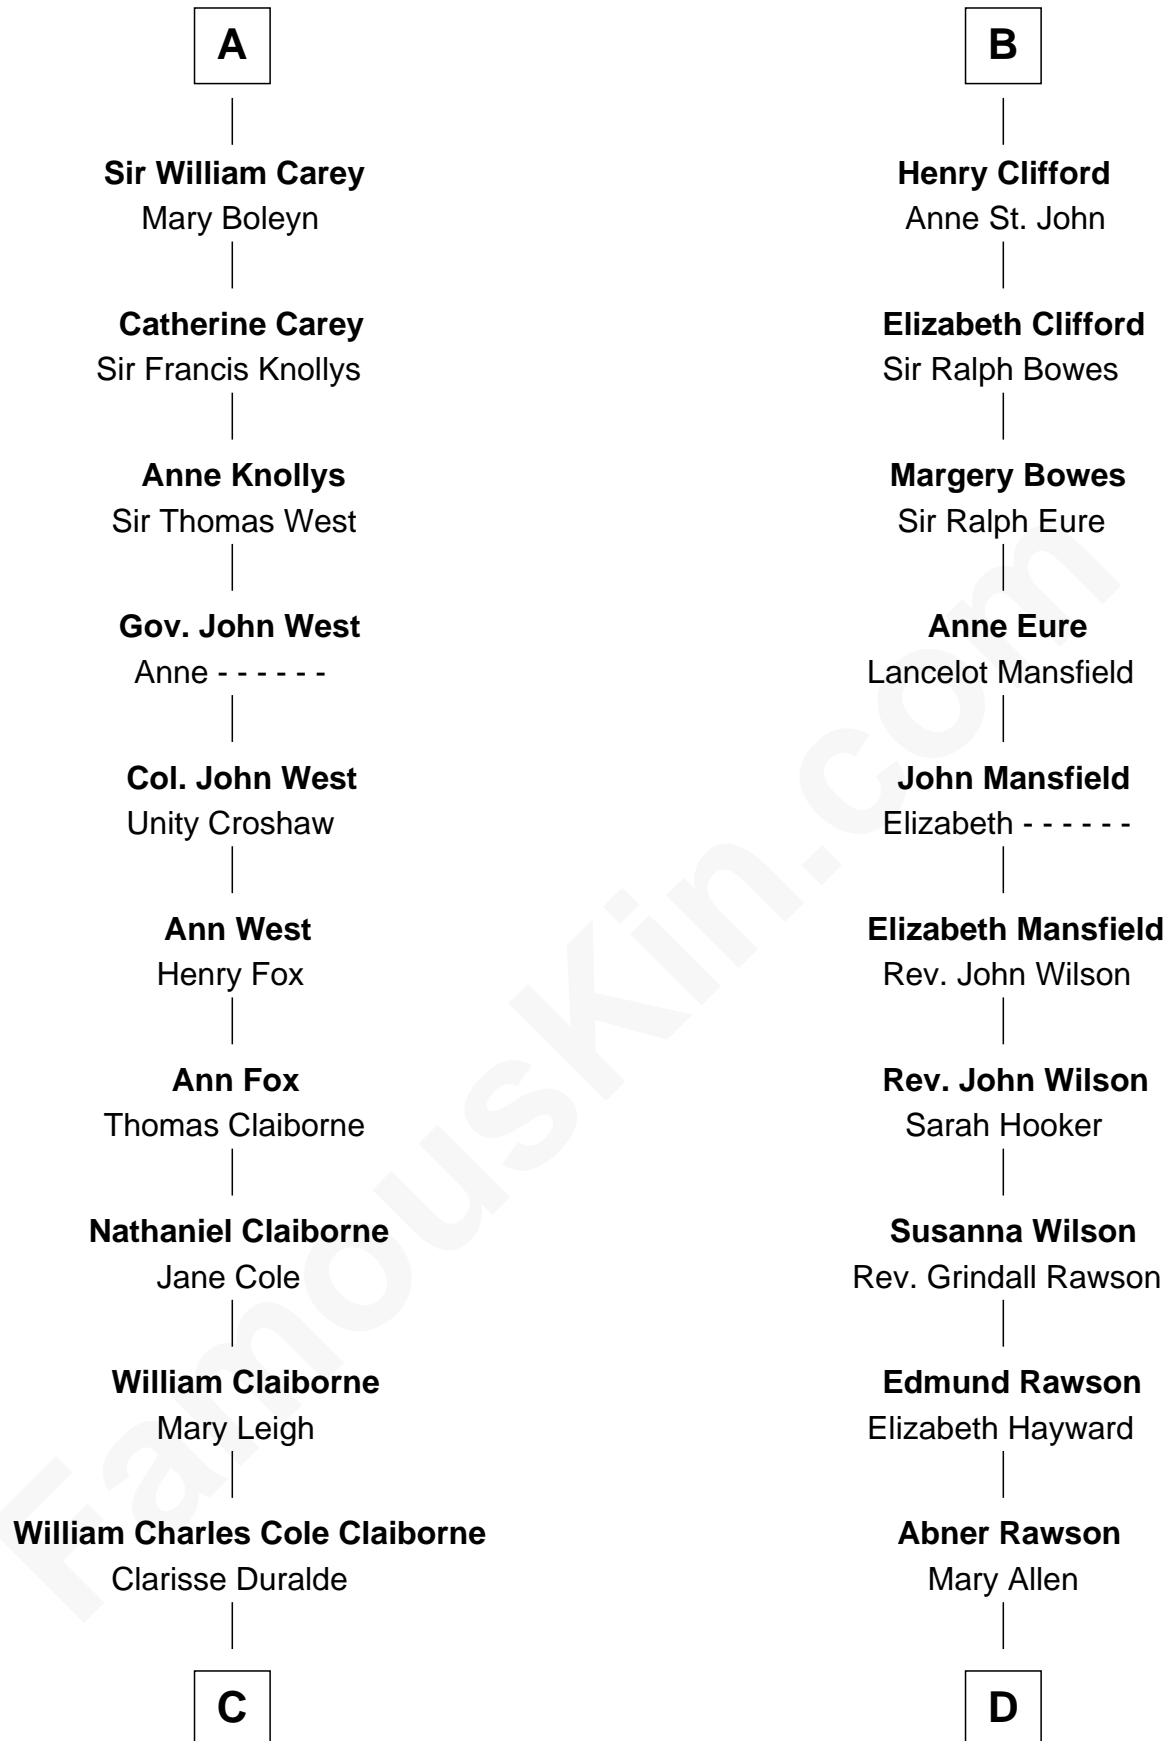

### Liz Claiborne

*Fashion Designer and Founder of Liz Claiborne Inc.*

20th cousin of

### William Howard Taft

*27th U.S. President*

**Roger de Mortimer**

Joan de Geneville

**C**

**William Charles Cole Claiborne**

Louise de Balathier

**Fernand Claiborne**

Marie Louise Villeré

**Omer Villere Claiborne**

Carolyn Louise Fenner

**Liz Claiborne**

*Found of Liz Claiborne Inc.*

**D**

**Rhoda Rawson**

Aaron Taft

**Peter Rawson Taft**

Sylvia Howard

**Alphonso Taft**

Louisa Maria Torrey

**William Howard Taft**

*27th U.S. President*