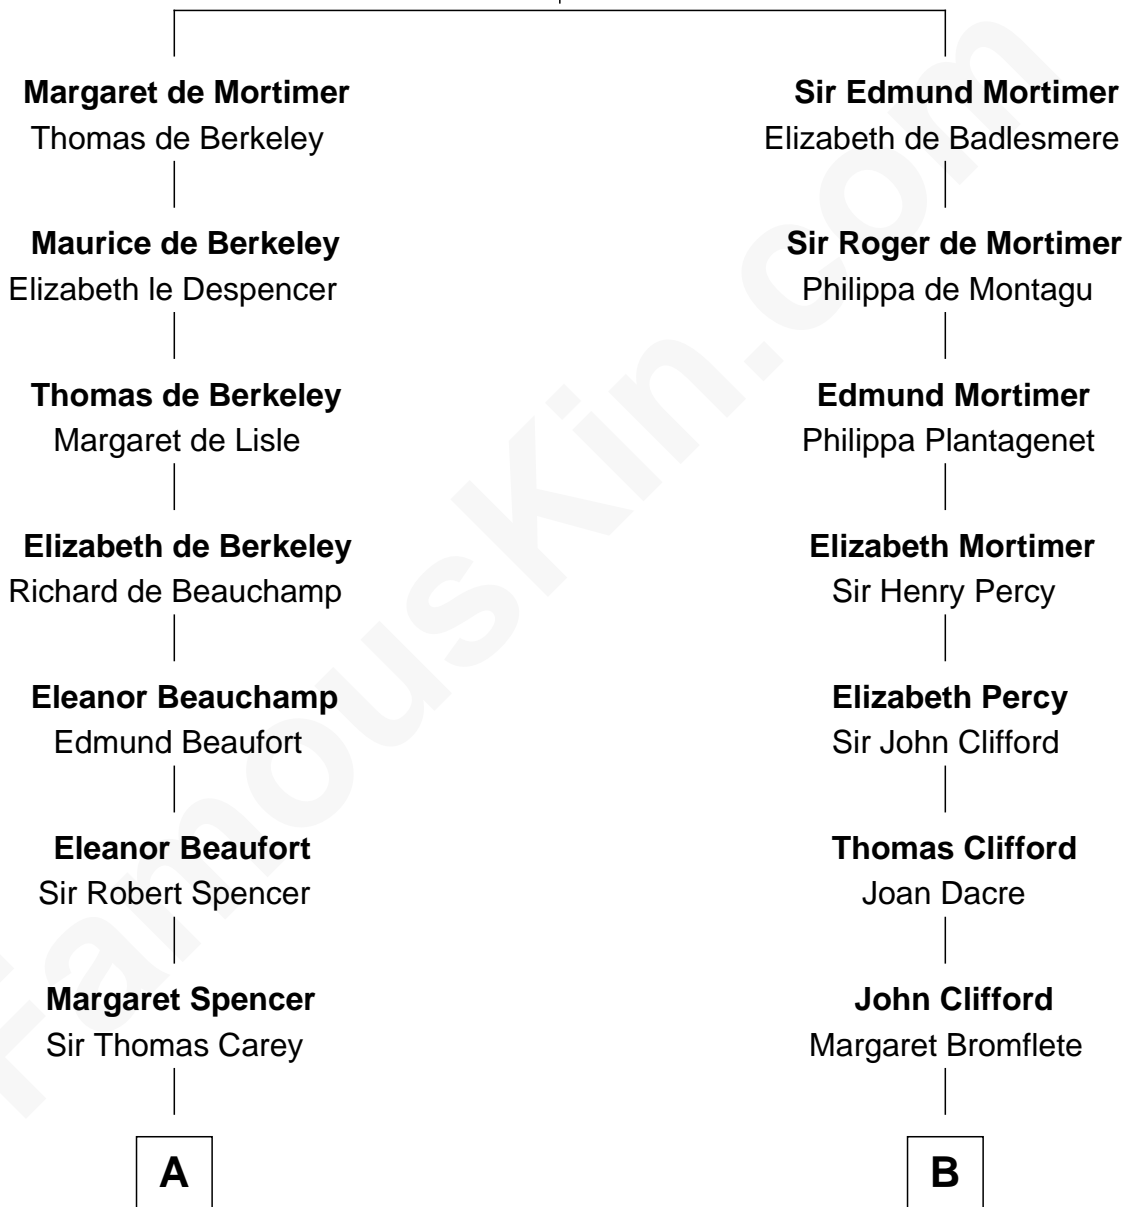

## Relationship Chart of

### Liz Claiborne

*Fashion Designer and Founder of Liz Claiborne Inc.*

20th cousin of

### William Howard Taft

*27th U.S. President*

**Roger de Mortimer**

Joan de Geneville

**C**

**William Charles Cole Claiborne**

Louise de Balathier

**Fernand Claiborne**