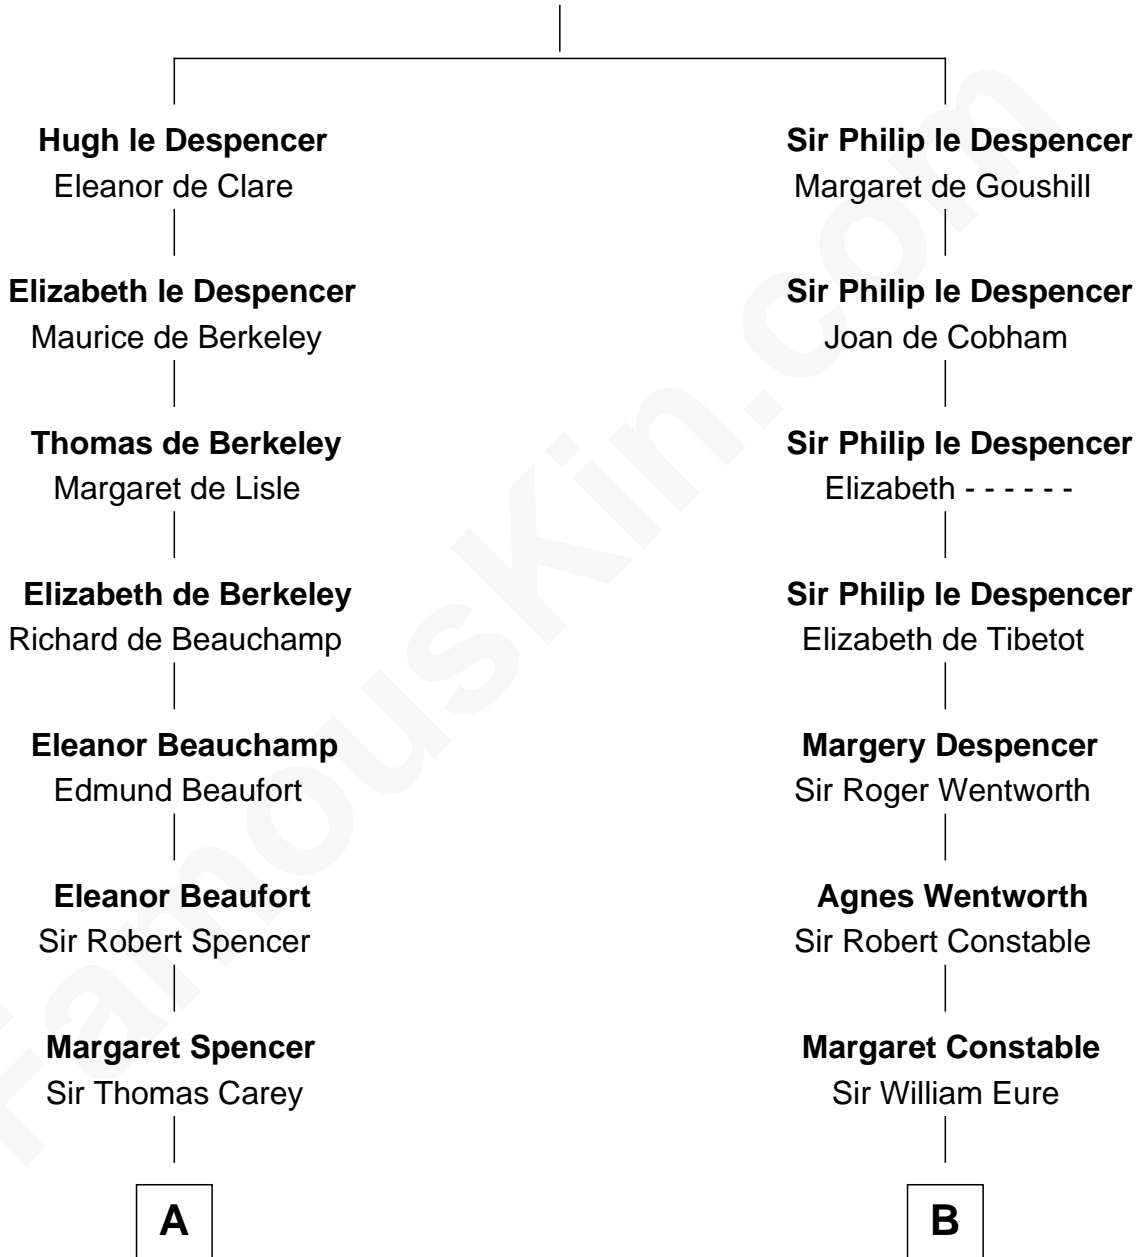

FamousKin.com

Relationship Chart of

Liz Claiborne

Fashion Designer and Founder of Liz Claiborne Inc.

20th cousin of

William Howard Taft
27th U.S. President

Sir Hugh le Despencer
Isabella de Beauchamp

C

William Charles Cole Claiborne

Louise de Balathier

Fernand Claiborne

Marie Louise Villeré

Omer Villere Claiborne

Carolyn Louise Fenner

Liz Claiborne

Found of Liz Claiborne Inc.

D

Rhoda Rawson

Aaron Taft

Peter Rawson Taft

Sylvia Howard

Alphonso Taft

Louisa Maria Torrey

William Howard Taft

27th U.S. President

FamousKin.com