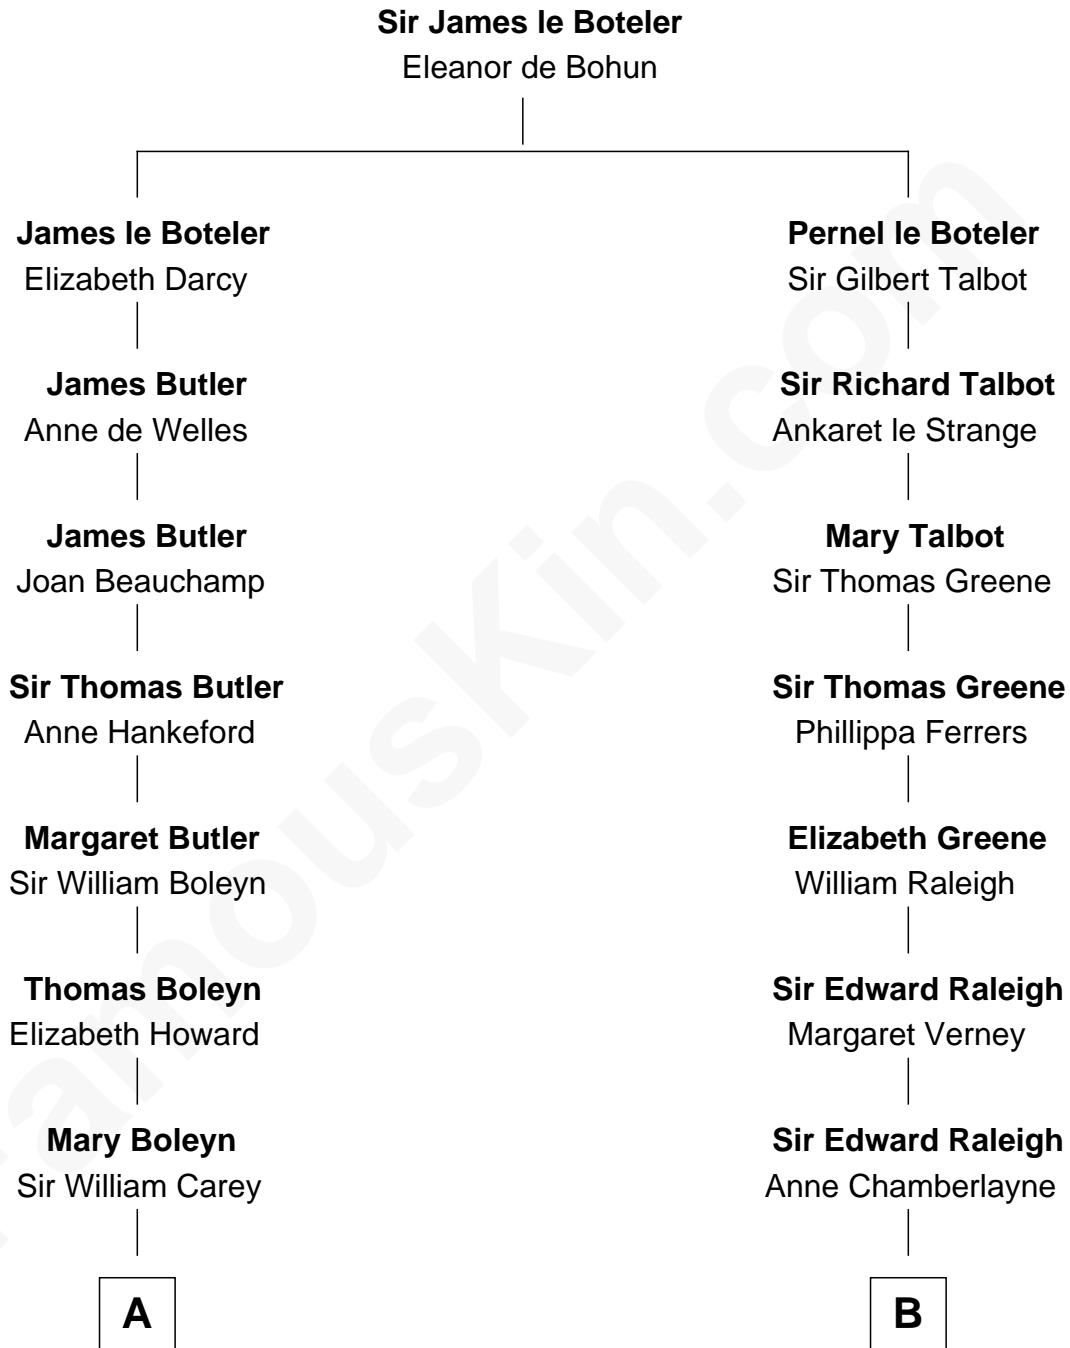

FamousKin.com

Relationship Chart of

Liz Claiborne

Fashion Designer and Founder of Liz Claiborne Inc.

19th cousin 2 times removed of

DuBose Heyward

Author of Porgy (Porgy & Bess)

C

Fernand Claiborne
Marie Louise Villeré

Omer Villere Claiborne
Carolyn Louise Fenner

Liz Claiborne
Found of Liz Claiborne Inc.

D

Thomas Heyward
Ann Eliza Cuthbert

Thomas Savage Heyward
Georgianna Hasell

Thomas Savage Heyward
Louisa Watkins