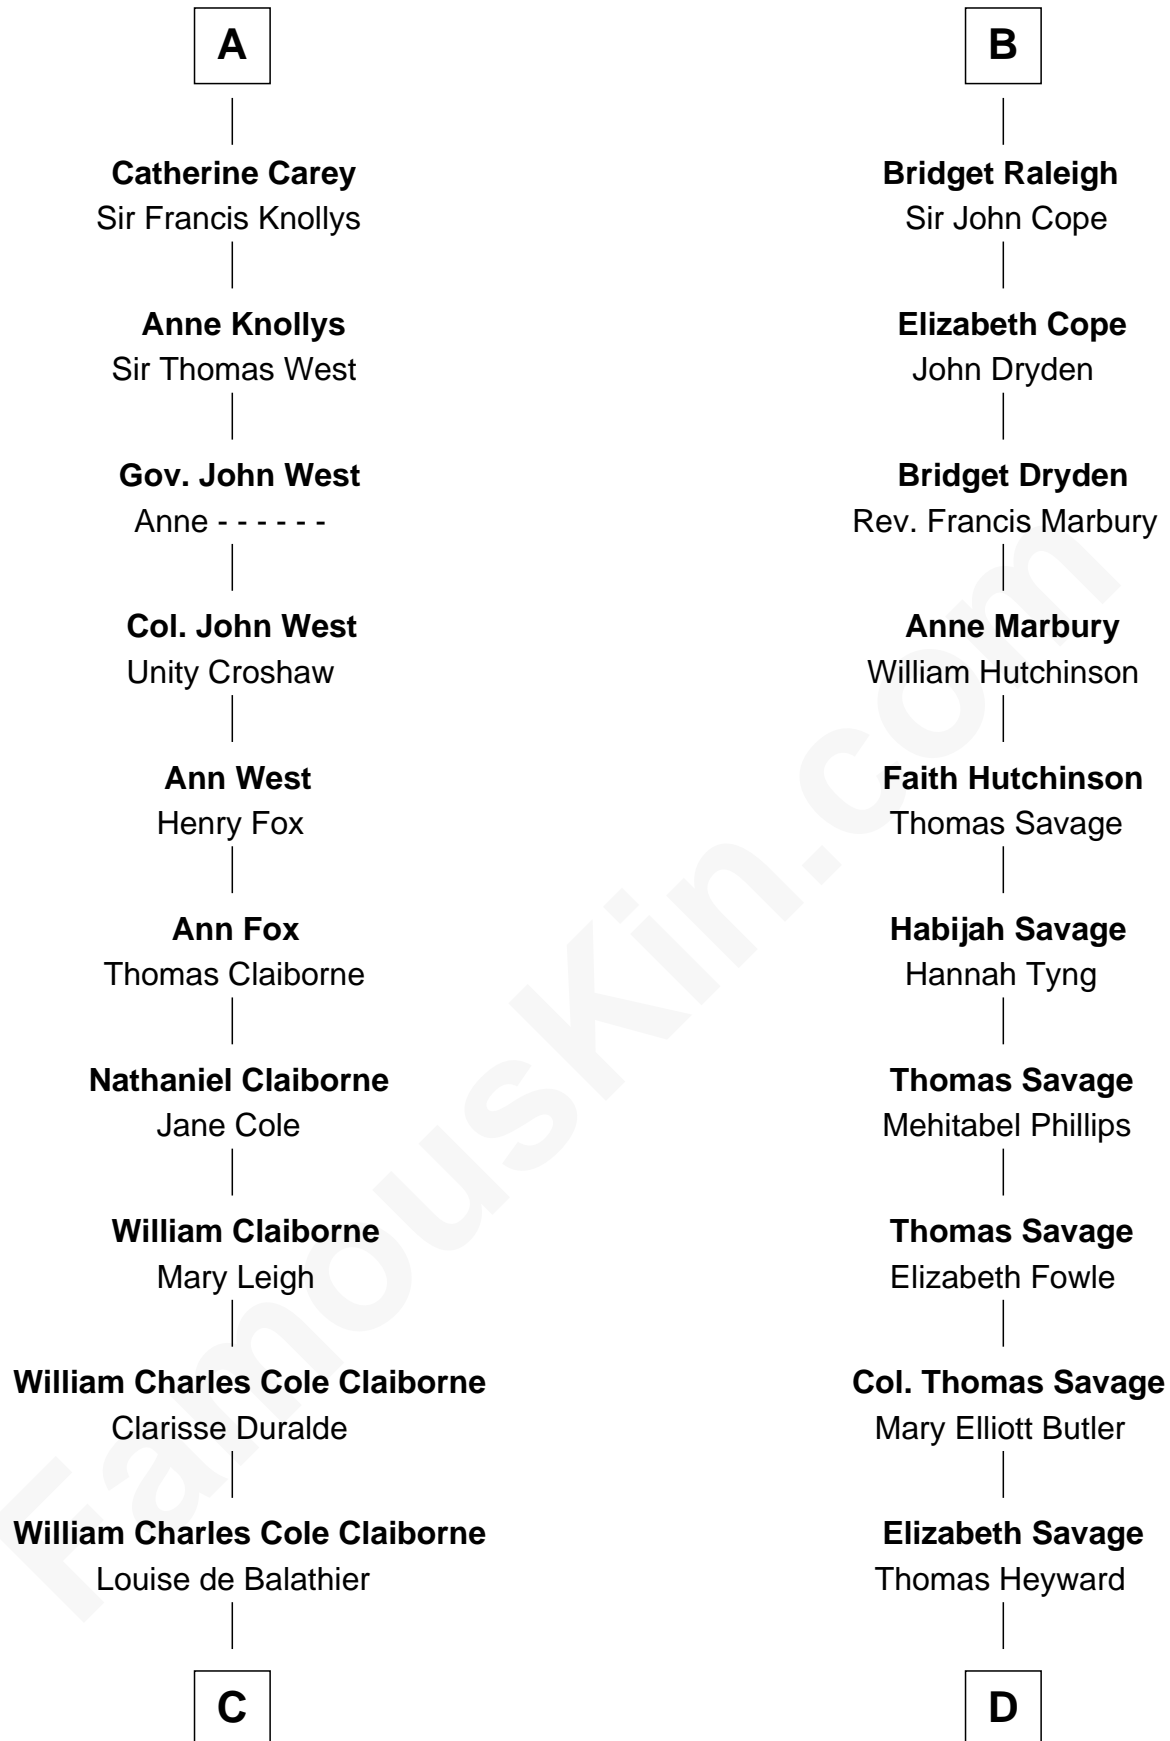

FamousKin.com

Relationship Chart of

Liz Claiborne

Fashion Designer and Founder of Liz Claiborne Inc.

19th cousin 2 times removed of

DuBose Heyward

Author of Porgy (Porgy & Bess)

C

Fernand Claiborne
Marie Louise Villeré

Omer Villere Claiborne
Carolyn Louise Fenner

Liz Claiborne
Found of Liz Claiborne Inc.

D

Thomas Heyward
Ann Eliza Cuthbert

Thomas Savage Heyward
Georgianna Hasell

Thomas Savage Heyward
Louisa Watkins