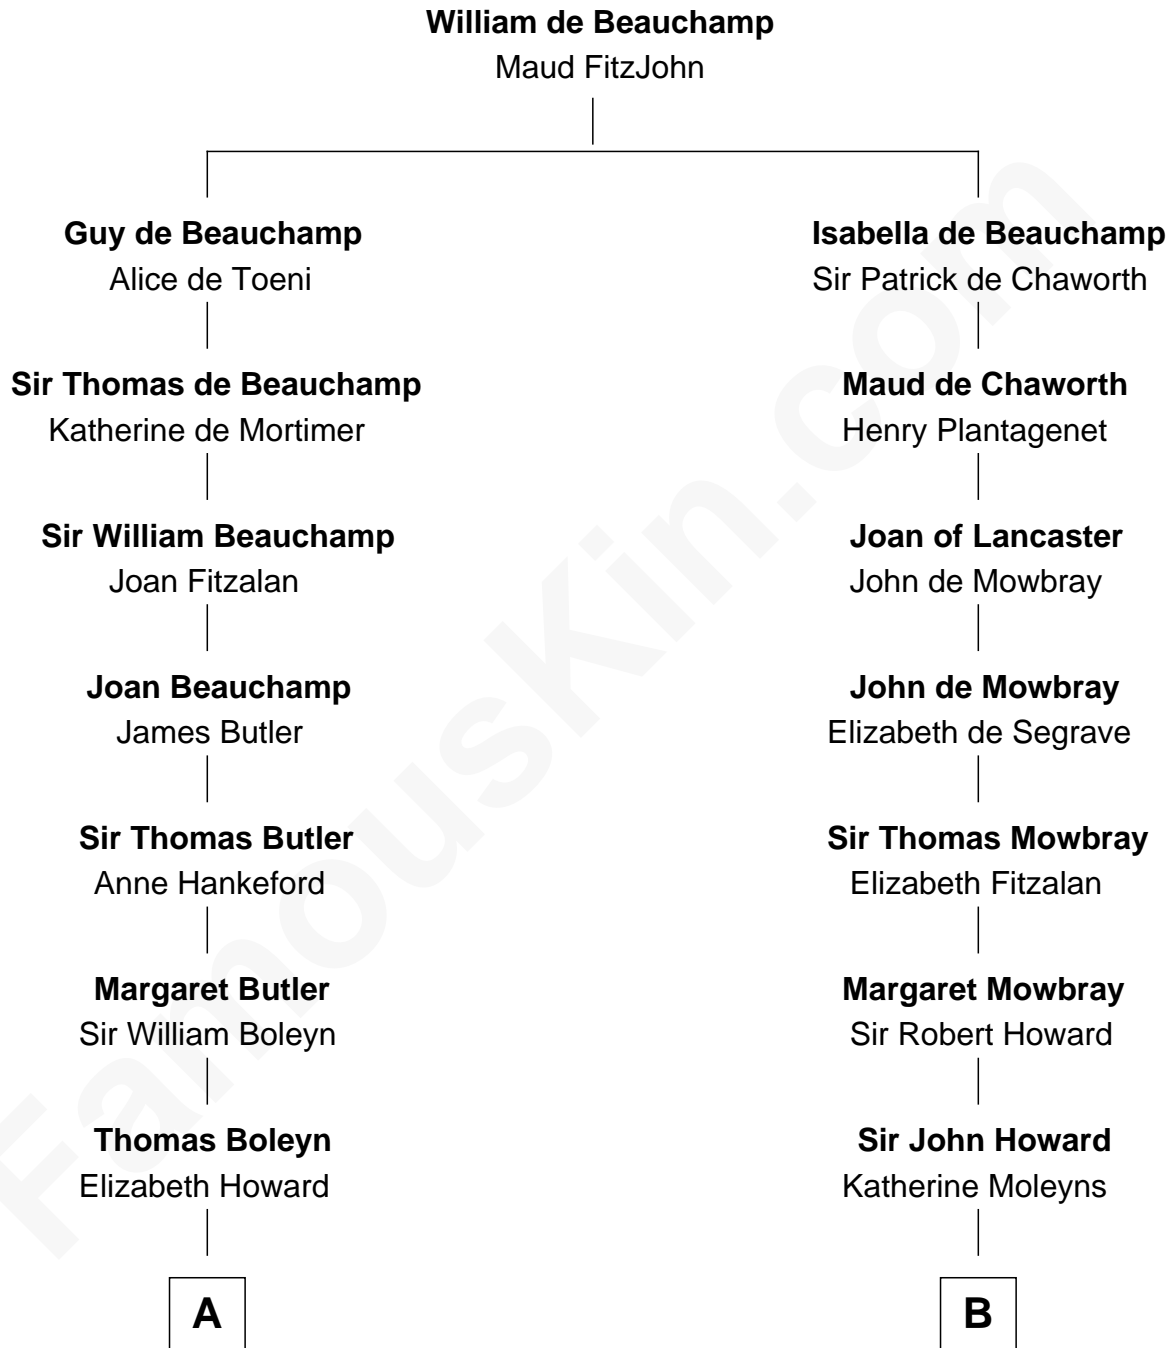

FamousKin.com

Relationship Chart of

Liz Claiborne

Fashion Designer and Founder of Liz Claiborne Inc.

19th cousin 1 time removed of

Francis Scott Key

Author of "The Star Spangled Banner"

C

William Charles Cole Claiborne

Louise de Balathier

Fernand Claiborne

Marie Louise Villeré

Omer Villere Claiborne

Carolyn Louise Fenner

Liz Claiborne

Found of Liz Claiborne Inc.