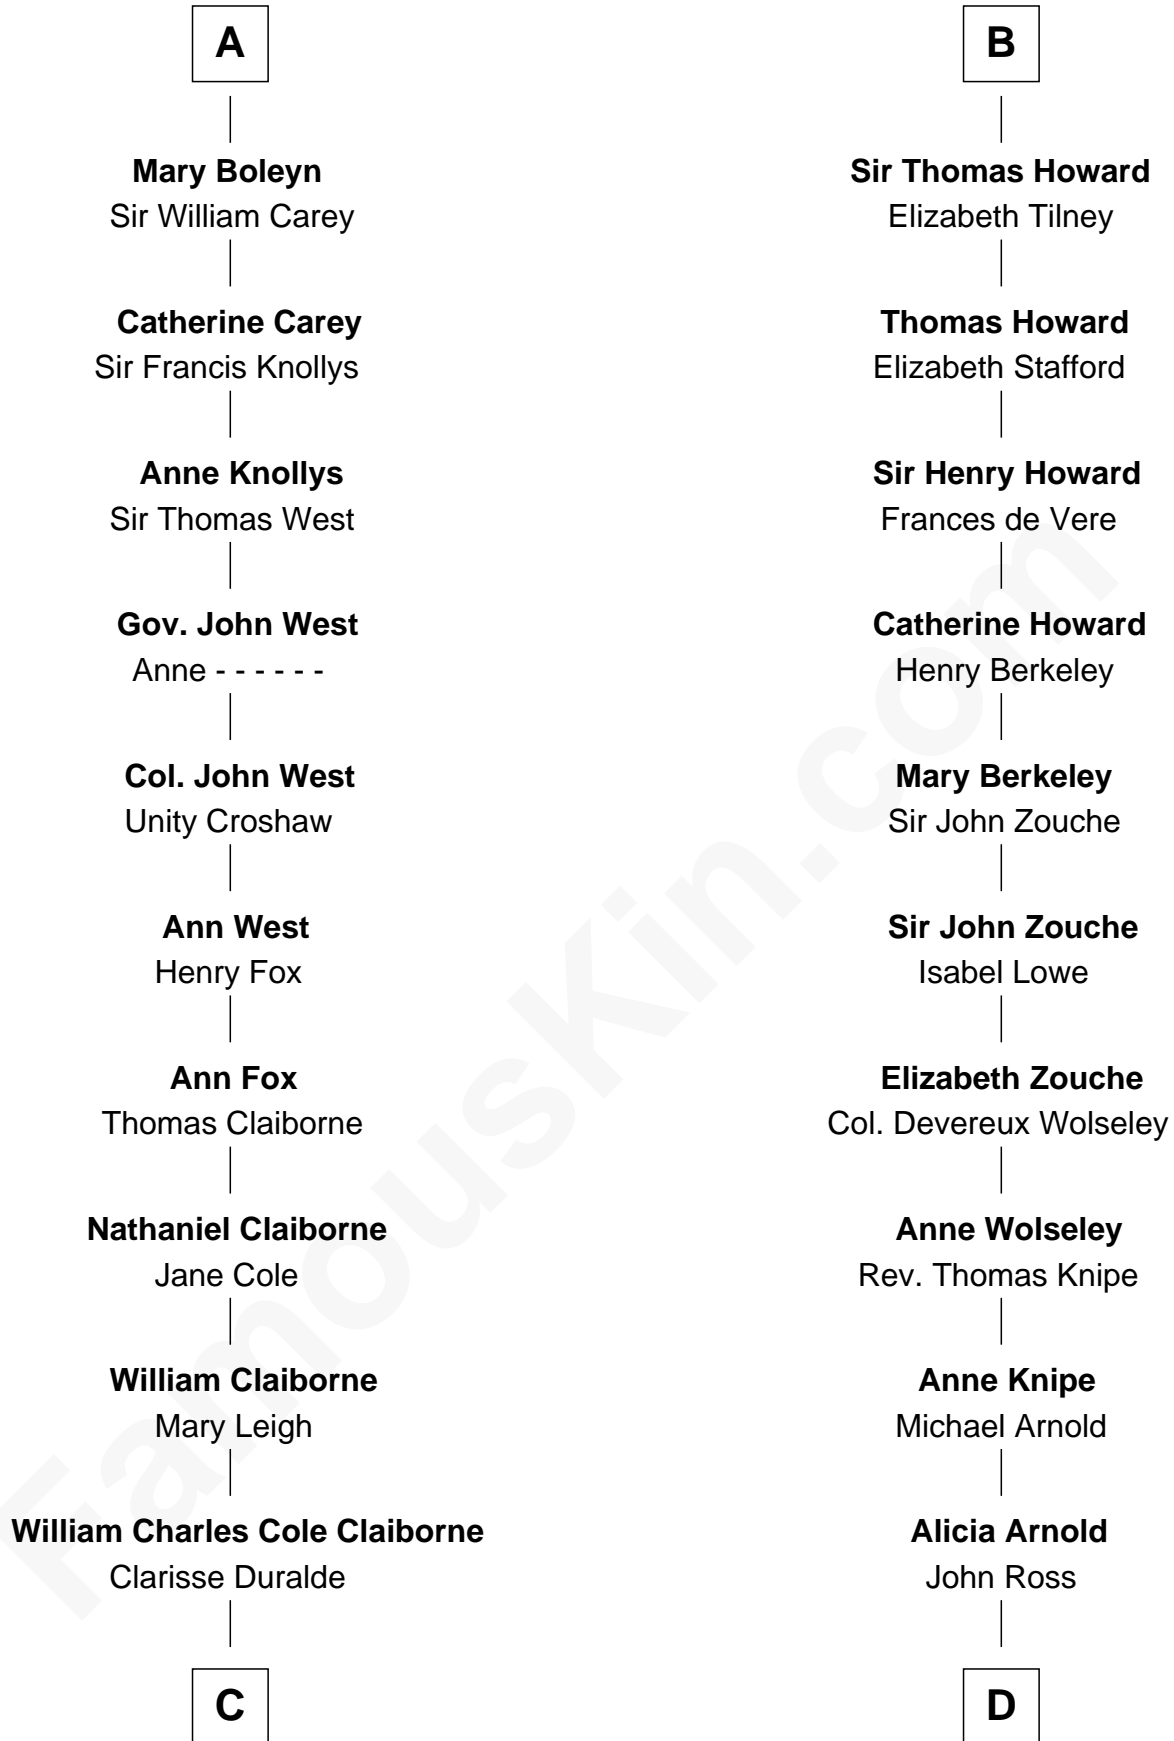

FamousKin.com

Relationship Chart of

Liz Claiborne

Fashion Designer and Founder of Liz Claiborne Inc.

19th cousin 1 time removed of

Francis Scott Key

Author of "The Star Spangled Banner"

C

William Charles Cole Claiborne

Louise de Balathier

Fernand Claiborne

Marie Louise Villeré

Omer Villere Claiborne

Carolyn Louise Fenner

Liz Claiborne

Found of Liz Claiborne Inc.