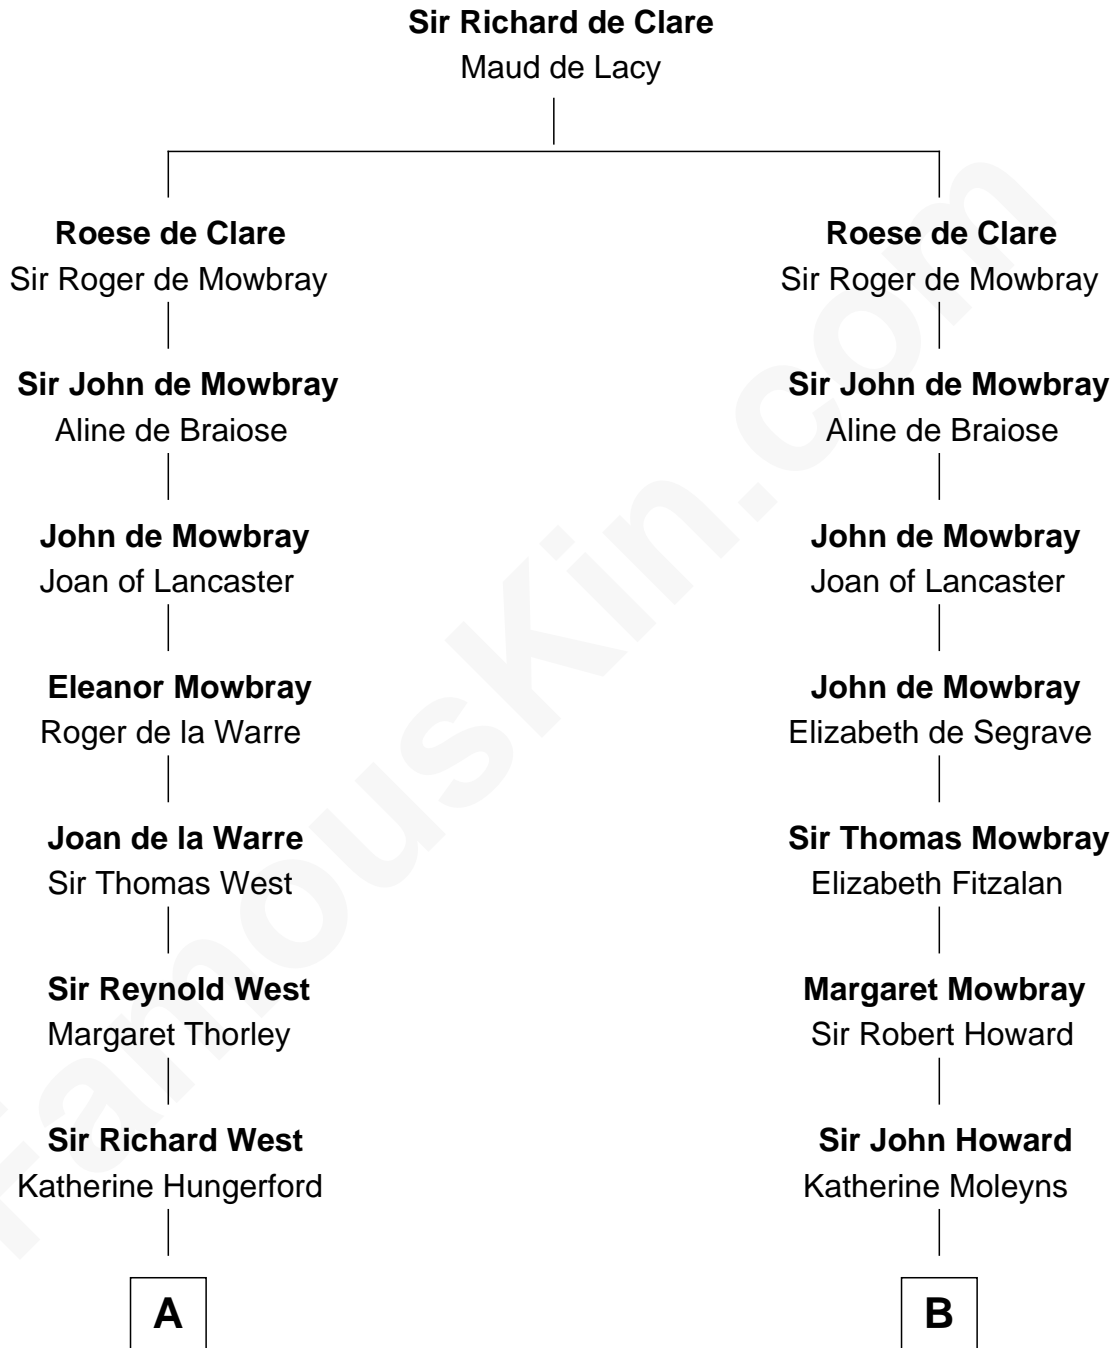

FamousKin.com

Relationship Chart of

Liz Claiborne

Fashion Designer and Founder of Liz Claiborne Inc.

19th cousin 2 times removed of

Francis Scott Key

Author of "The Star Spangled Banner"

C

William Charles Cole Claiborne

Clarisse Duralde

William Charles Cole Claiborne

Louise de Balathier

Fernand Claiborne

Marie Louise Villeré

Omer Villere Claiborne

Carolyn Louise Fenner