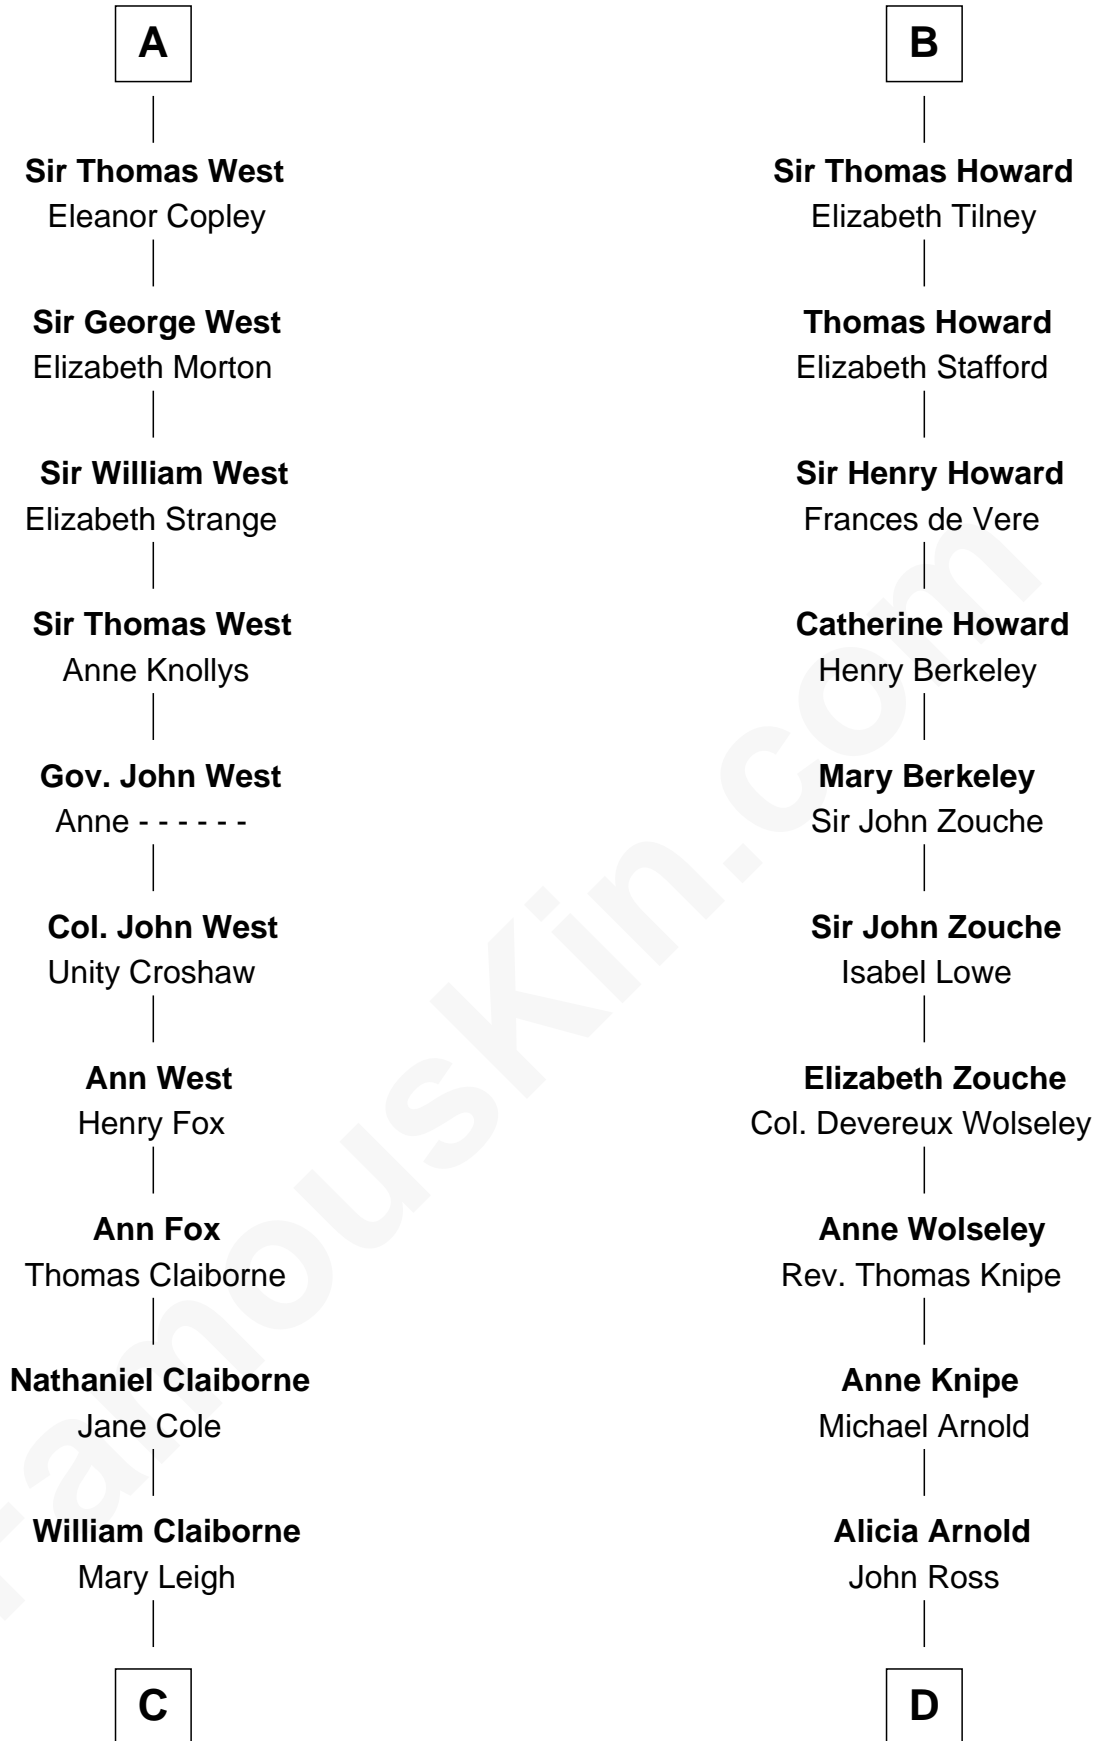

FamousKin.com

Relationship Chart of

Liz Claiborne

Fashion Designer and Founder of Liz Claiborne Inc.

19th cousin 2 times removed of

Francis Scott Key

Author of "The Star Spangled Banner"

C

William Charles Cole Claiborne

Clarisse Duralde

William Charles Cole Claiborne

Louise de Balathier

Fernand Claiborne

Marie Louise Villeré

Omer Villere Claiborne

Carolyn Louise Fenner