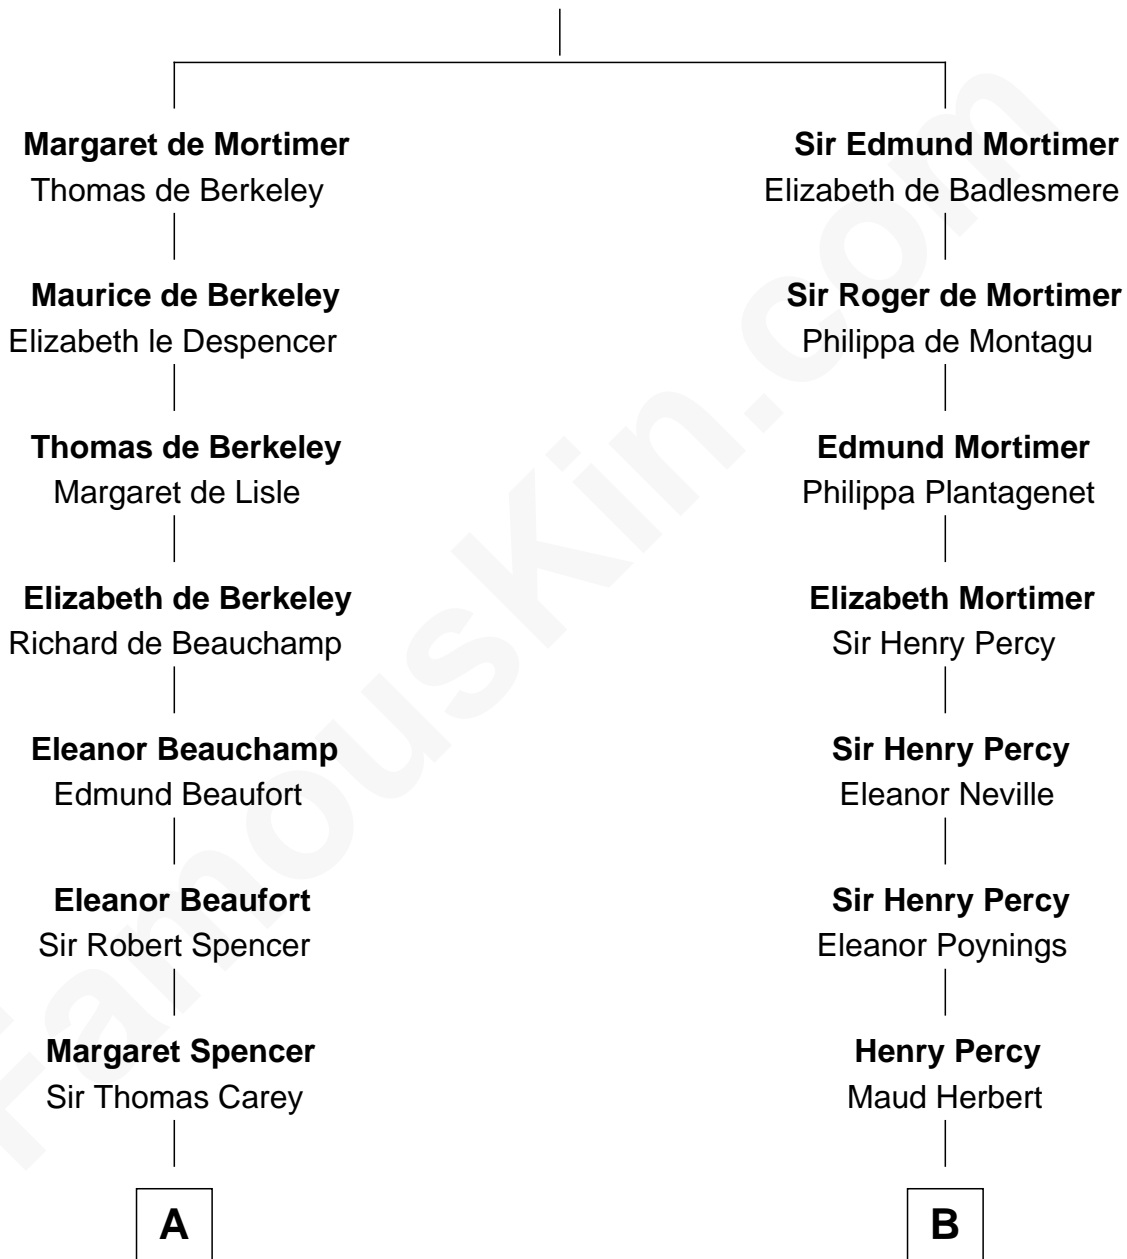

## Relationship Chart of

### Liz Claiborne

*Fashion Designer and Founder of Liz Claiborne Inc.*

19th cousin 1 time removed of

### Francis Scott Key

*Author of "The Star Spangled Banner"*

**Roger de Mortimer**

Joan de Geneville

**C**

**William Charles Cole Claiborne**

Louise de Balathier

**Fernand Claiborne**