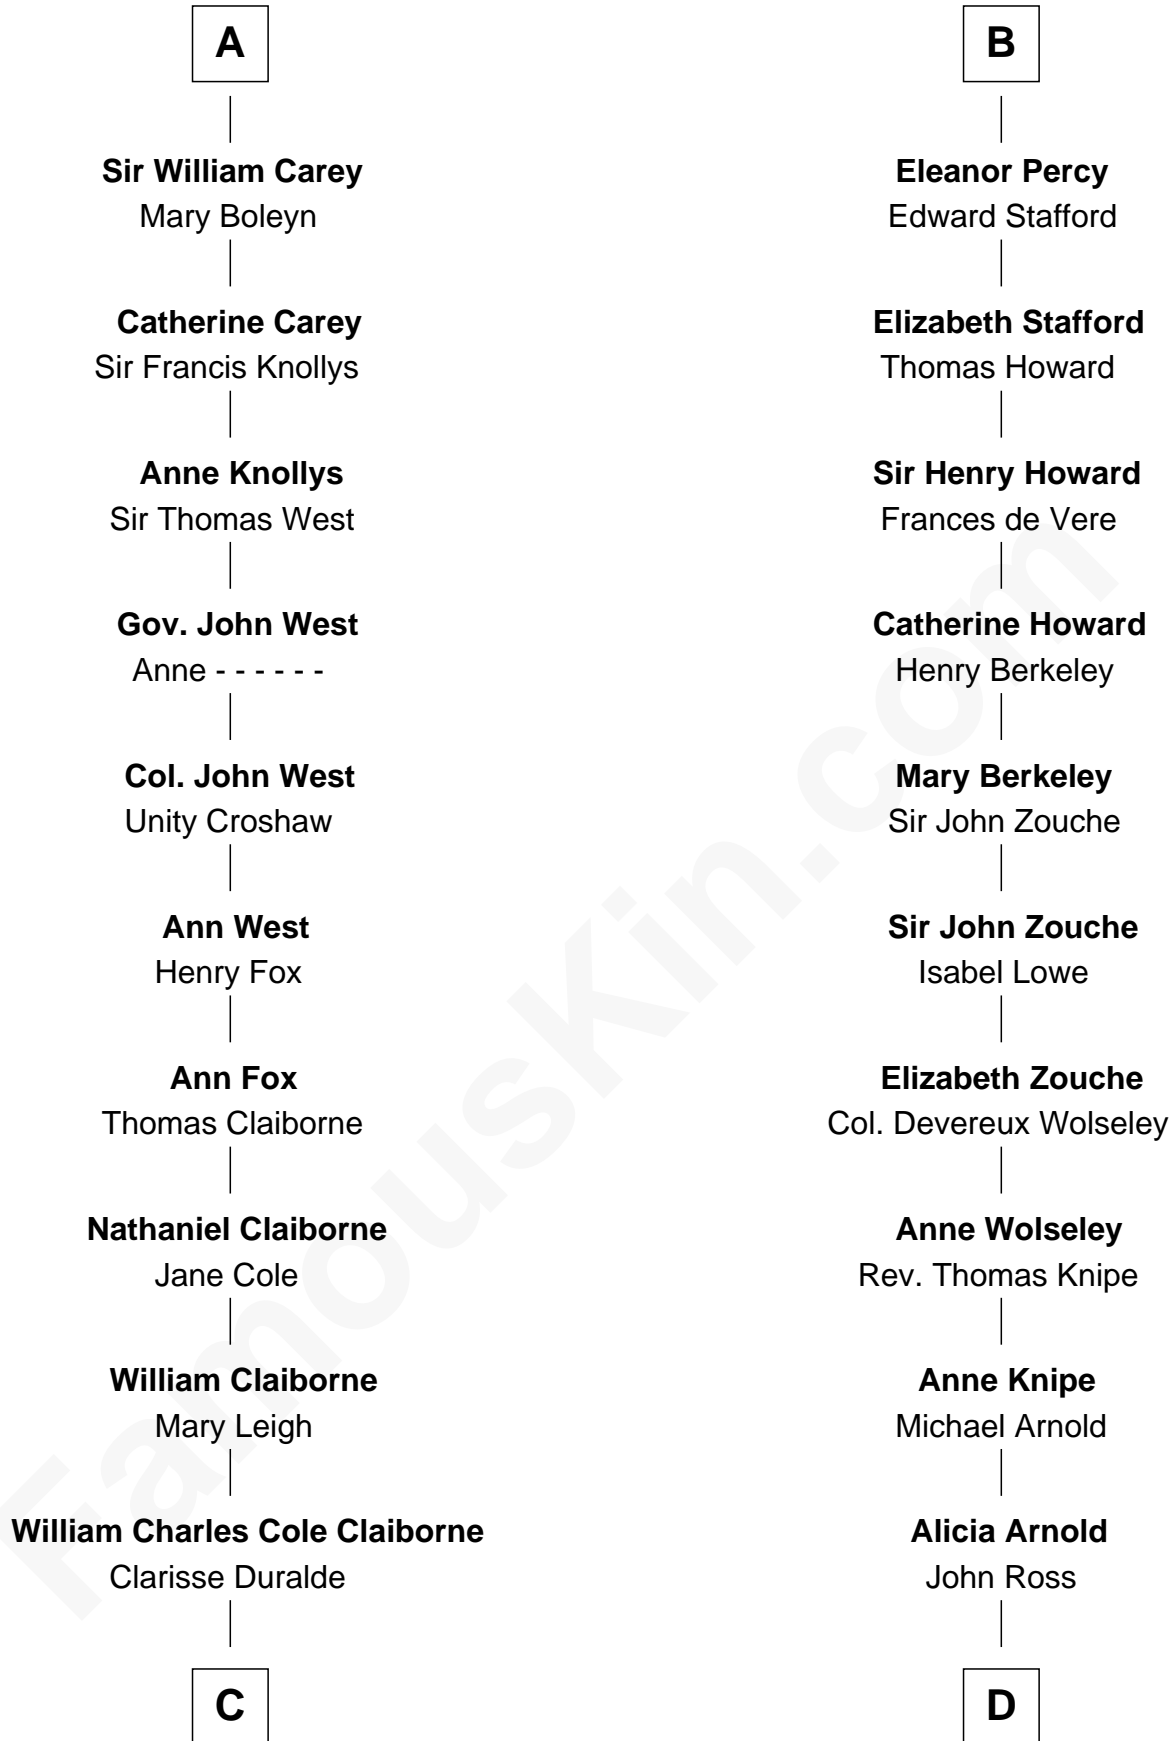

### Liz Claiborne

*Fashion Designer and Founder of Liz Claiborne Inc.*

19th cousin 1 time removed of

### Francis Scott Key

*Author of "The Star Spangled Banner"*

**Roger de Mortimer**

Joan de Geneville

**C**

**William Charles Cole Claiborne**

Louise de Balathier

**Fernand Claiborne**