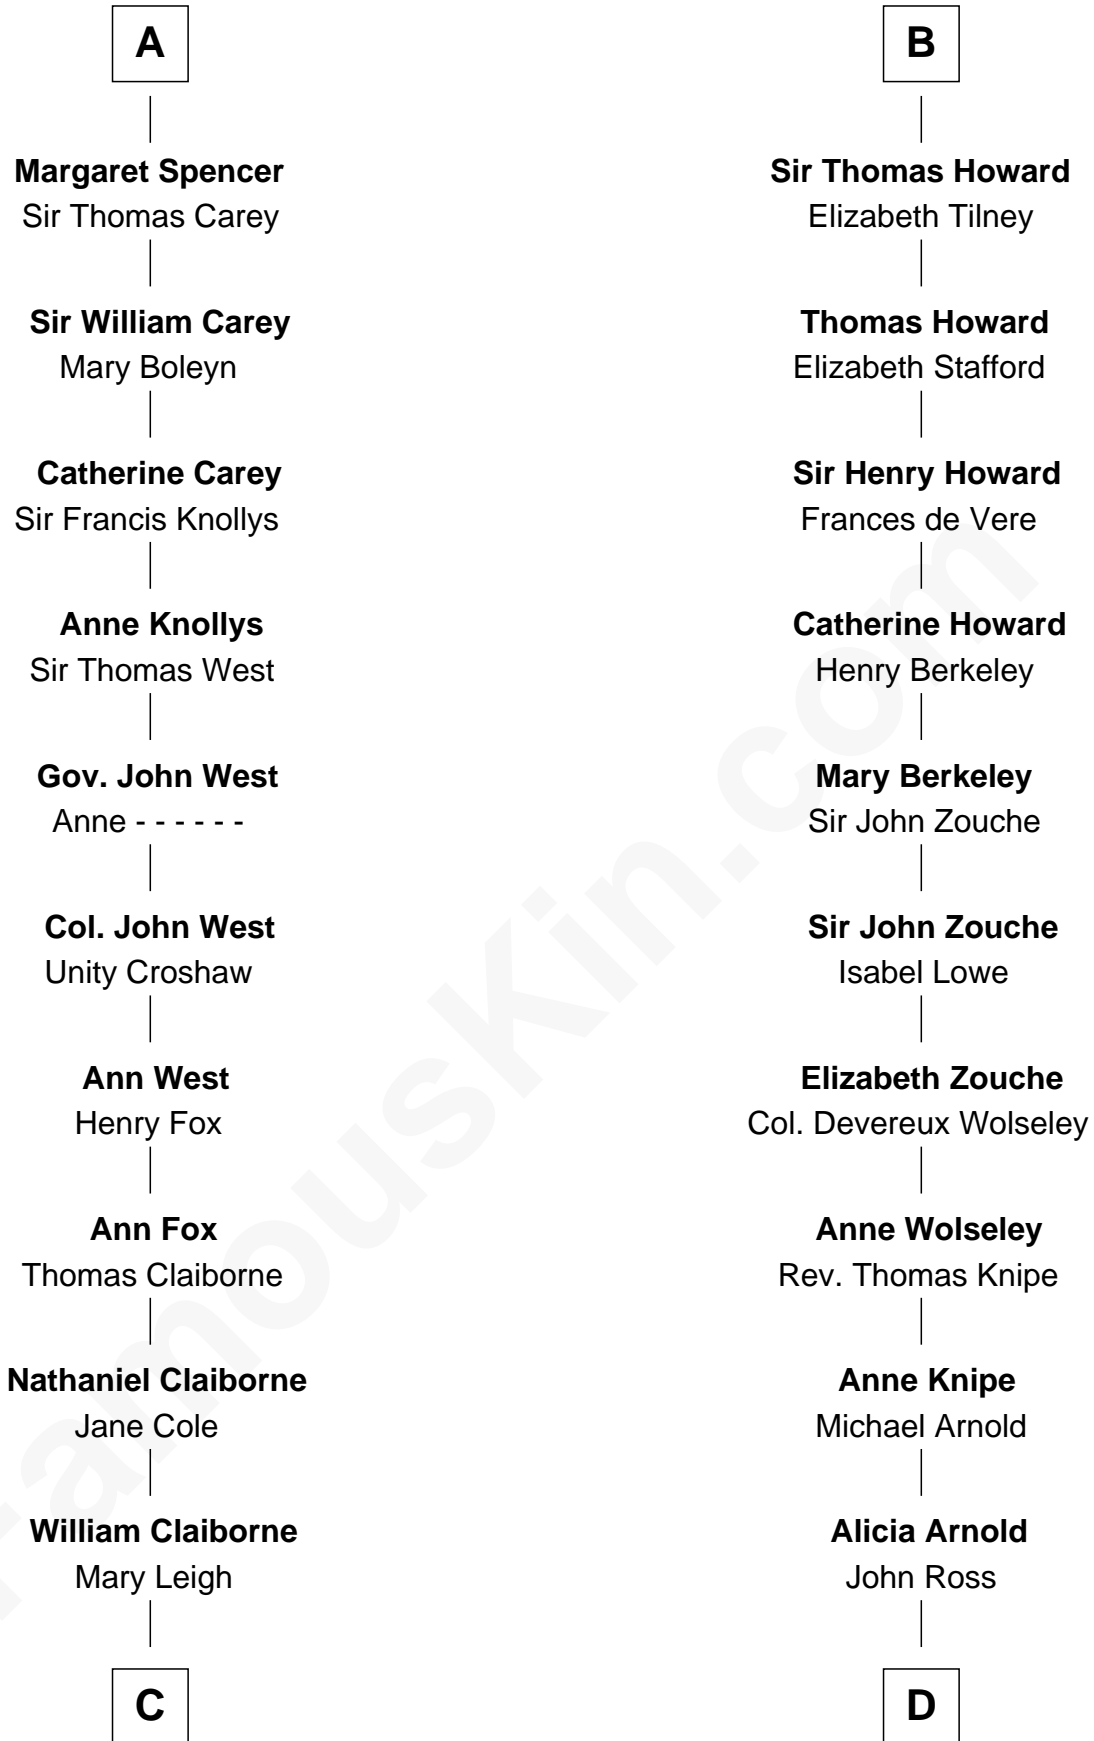

FamousKin.com

Relationship Chart of

Liz Claiborne

Fashion Designer and Founder of Liz Claiborne Inc.

19th cousin 2 times removed of

Francis Scott Key

Author of "The Star Spangled Banner"

C

William Charles Cole Claiborne

Clarisse Duralde

William Charles Cole Claiborne

Louise de Balathier

Fernand Claiborne

Marie Louise Villeré

Omer Villere Claiborne

Carolyn Louise Fenner