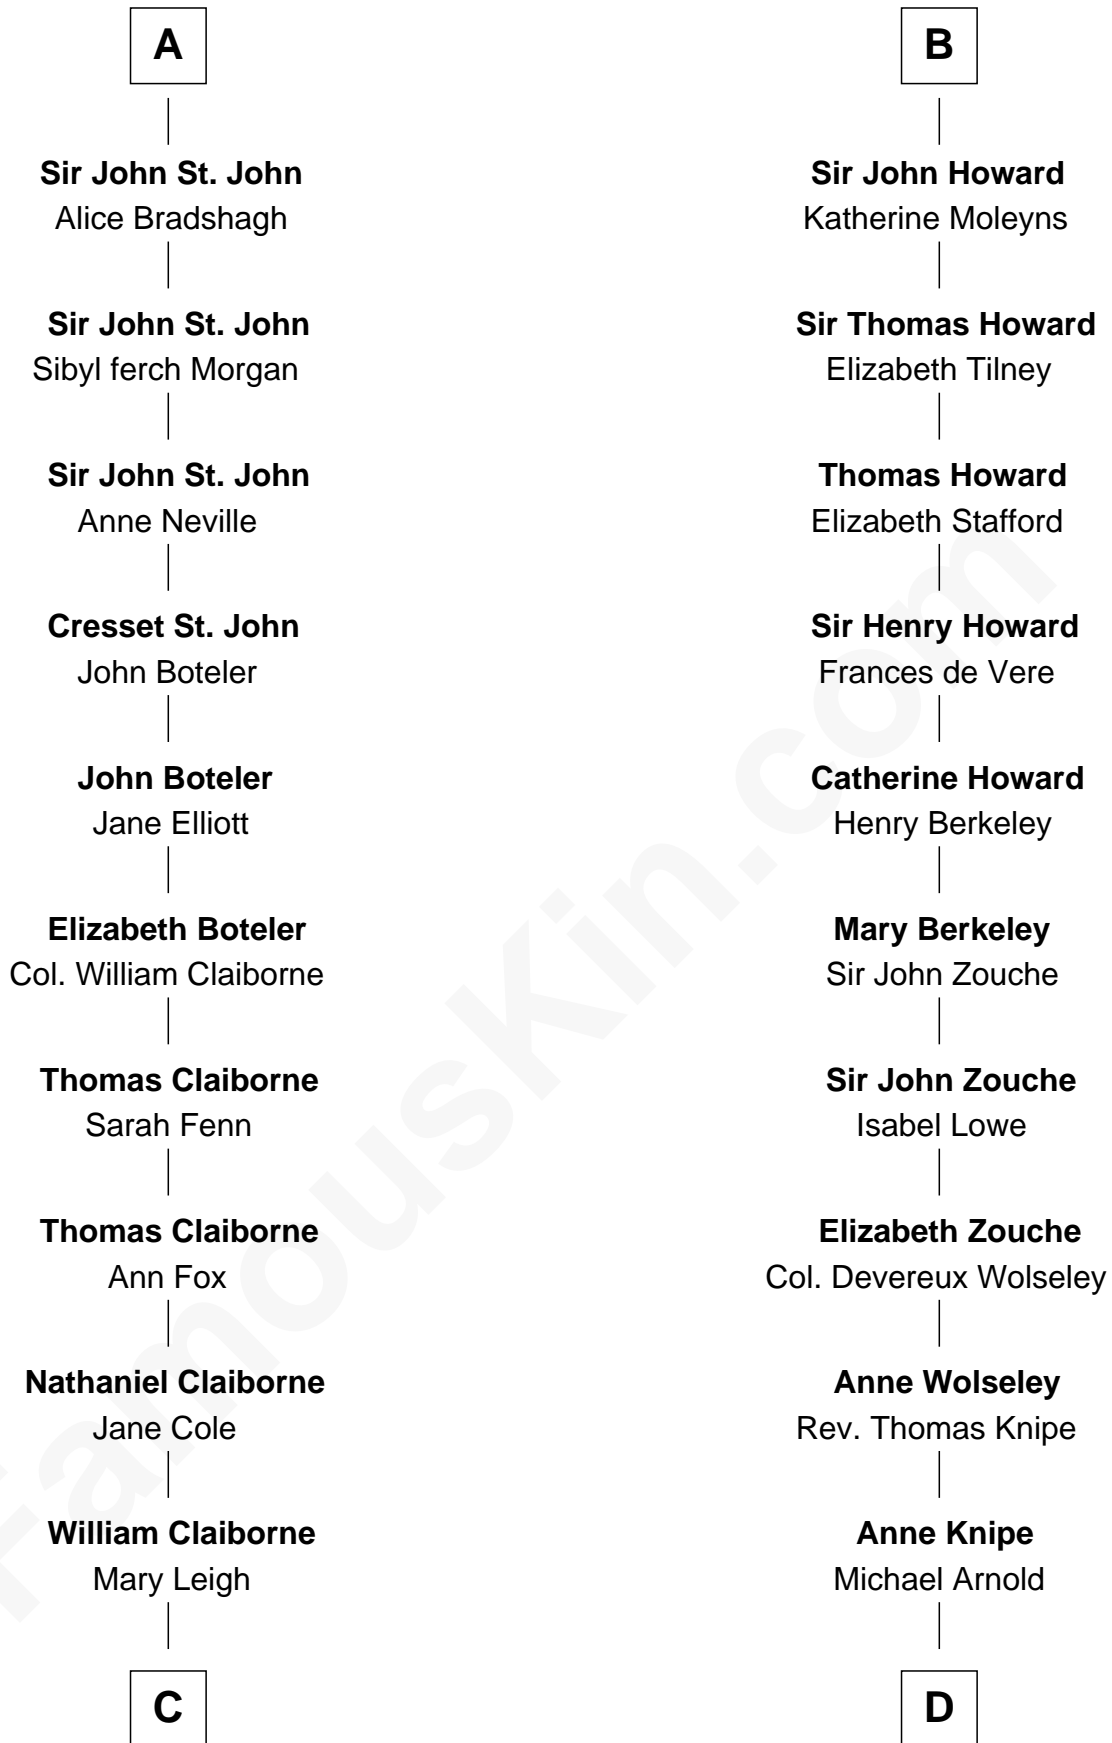

FamousKin.com

Relationship Chart of

Liz Claiborne

Fashion Designer and Founder of Liz Claiborne Inc.

20th cousin 1 time removed of

Francis Scott Key

Author of "The Star Spangled Banner"

C

William Charles Cole Claiborne

Clarisse Duralde

William Charles Cole Claiborne

Louise de Balathier

Fernand Claiborne

Marie Louise Villeré

Omer Villere Claiborne

Carolyn Louise Fenner