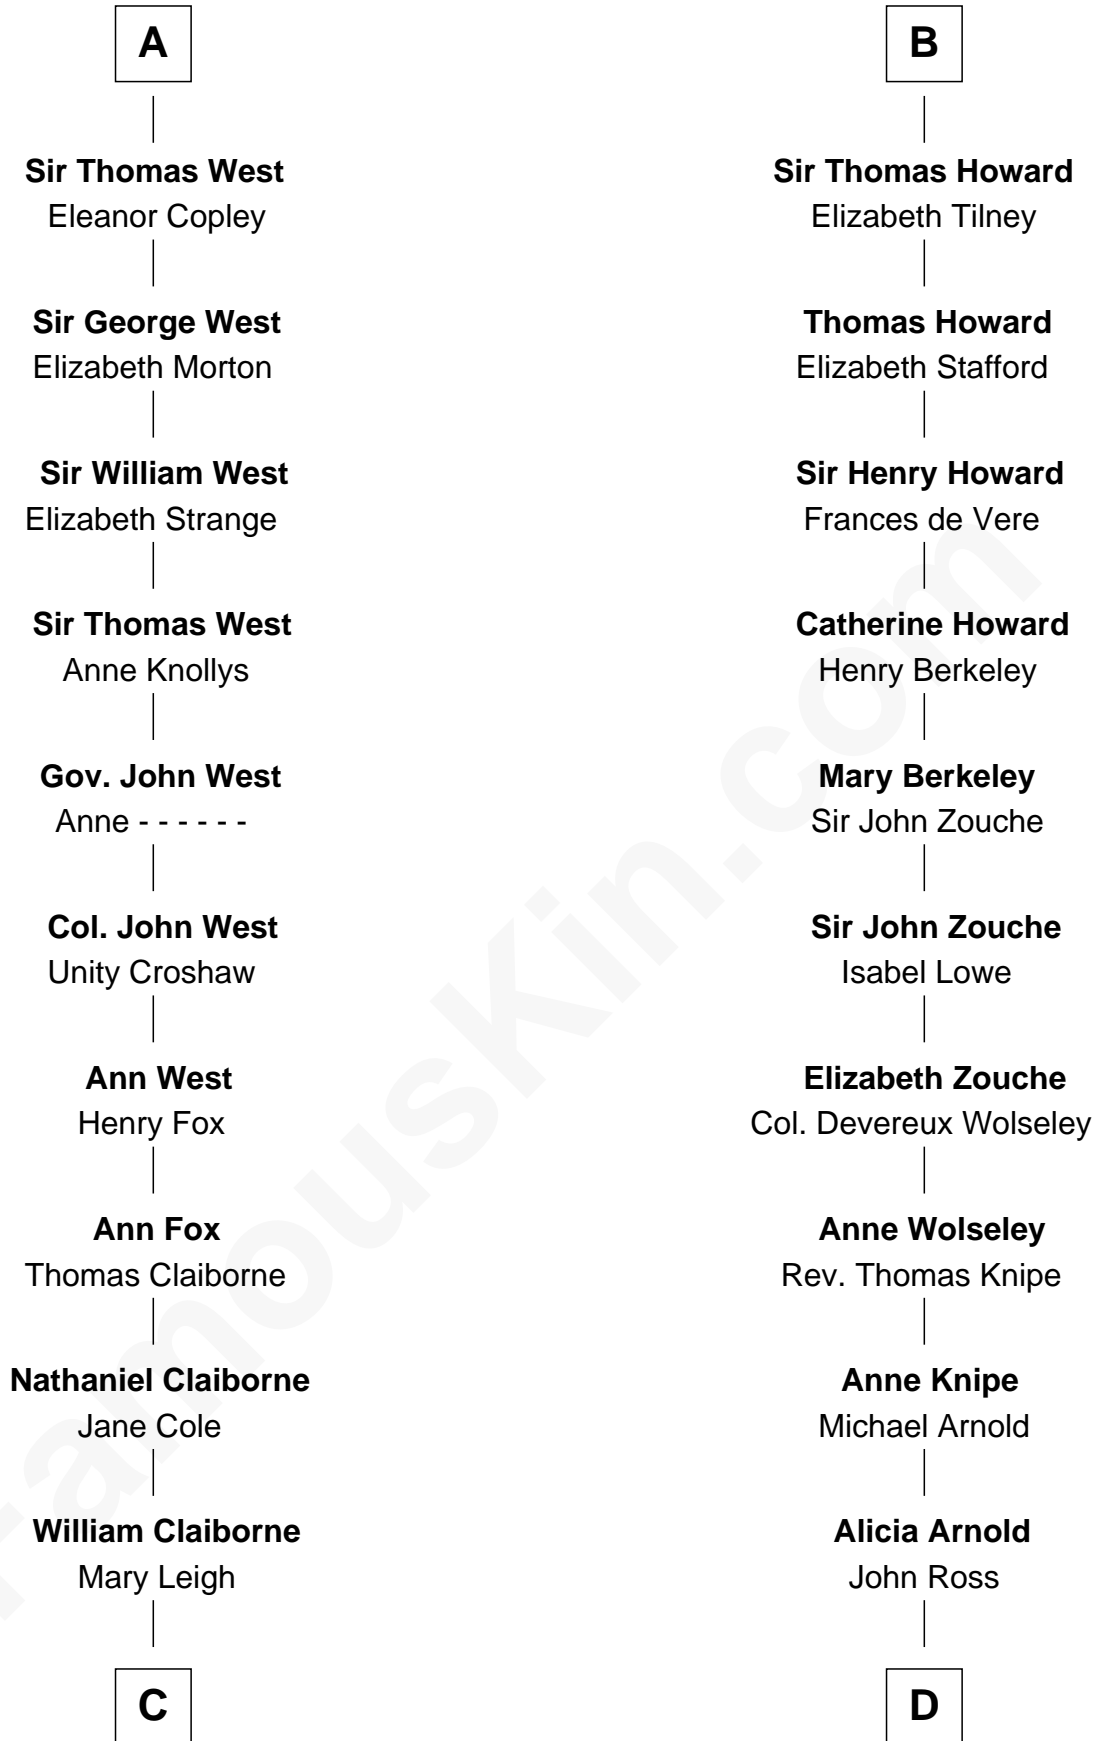

## Relationship Chart of

### Liz Claiborne

*Fashion Designer and Founder of Liz Claiborne Inc.*

19th cousin 2 times removed of

### Francis Scott Key

*Author of "The Star Spangled Banner"*

**C**

**William Charles Cole Claiborne**

Clarisse Duralde

**William Charles Cole Claiborne**

Louise de Balathier

**Fernand Claiborne**