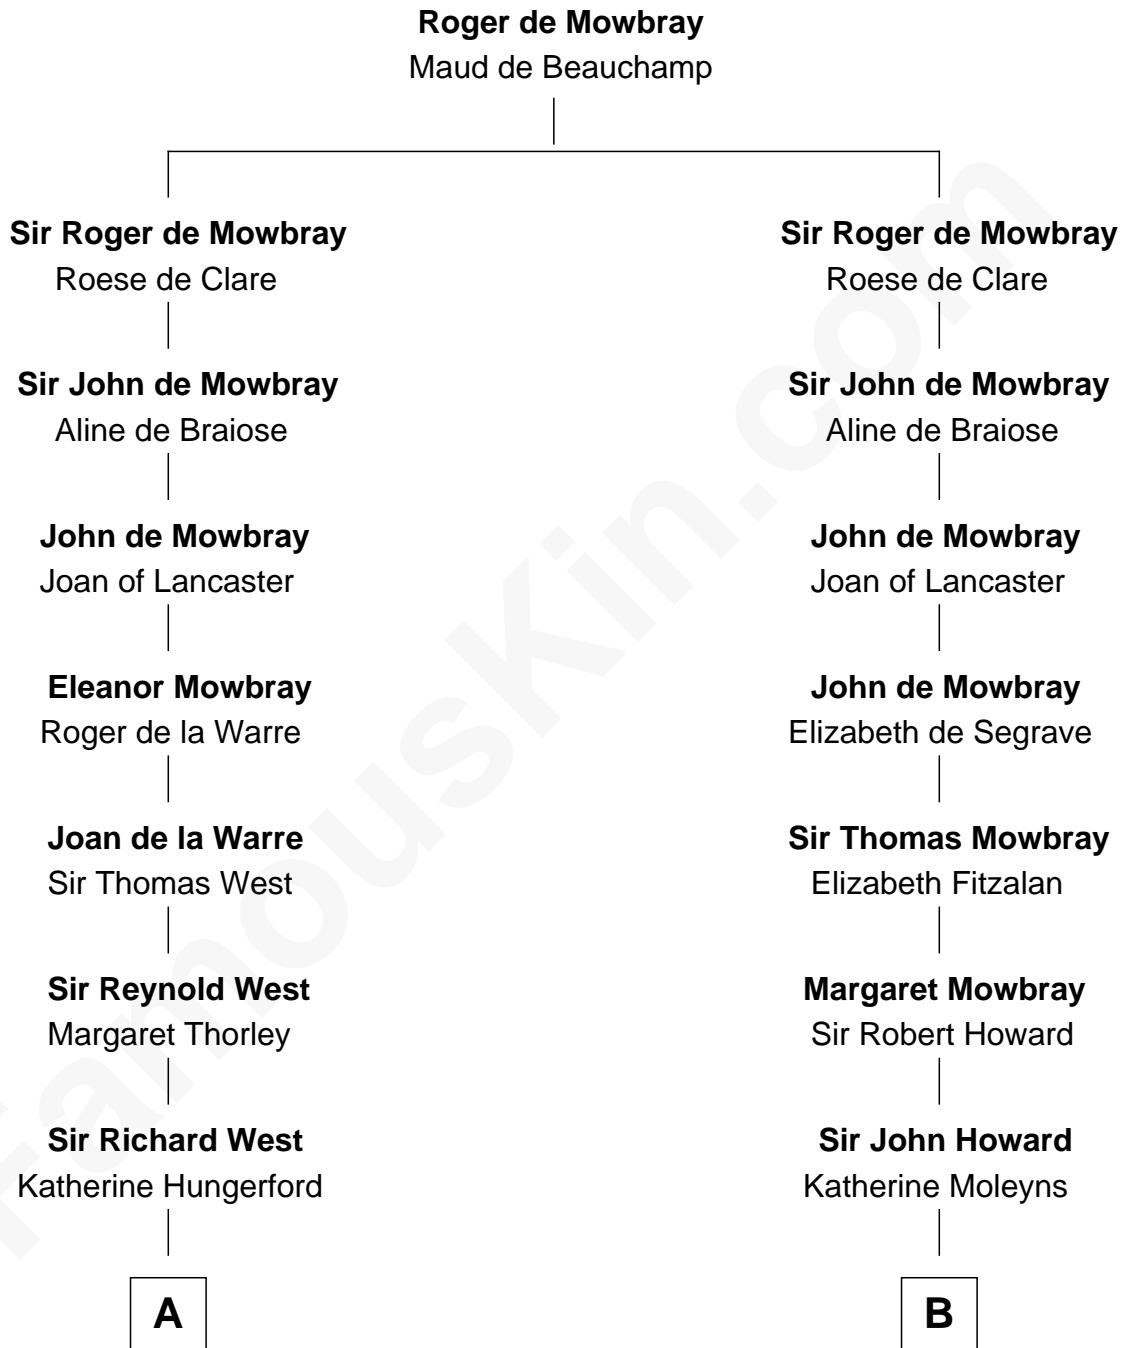

## Relationship Chart of

### Liz Claiborne

*Fashion Designer and Founder of Liz Claiborne Inc.*

19th cousin 2 times removed of

### Francis Scott Key

*Author of "The Star Spangled Banner"*

**C**

**William Charles Cole Claiborne**

Clarisse Duralde

**William Charles Cole Claiborne**

Louise de Balathier

**Fernand Claiborne**