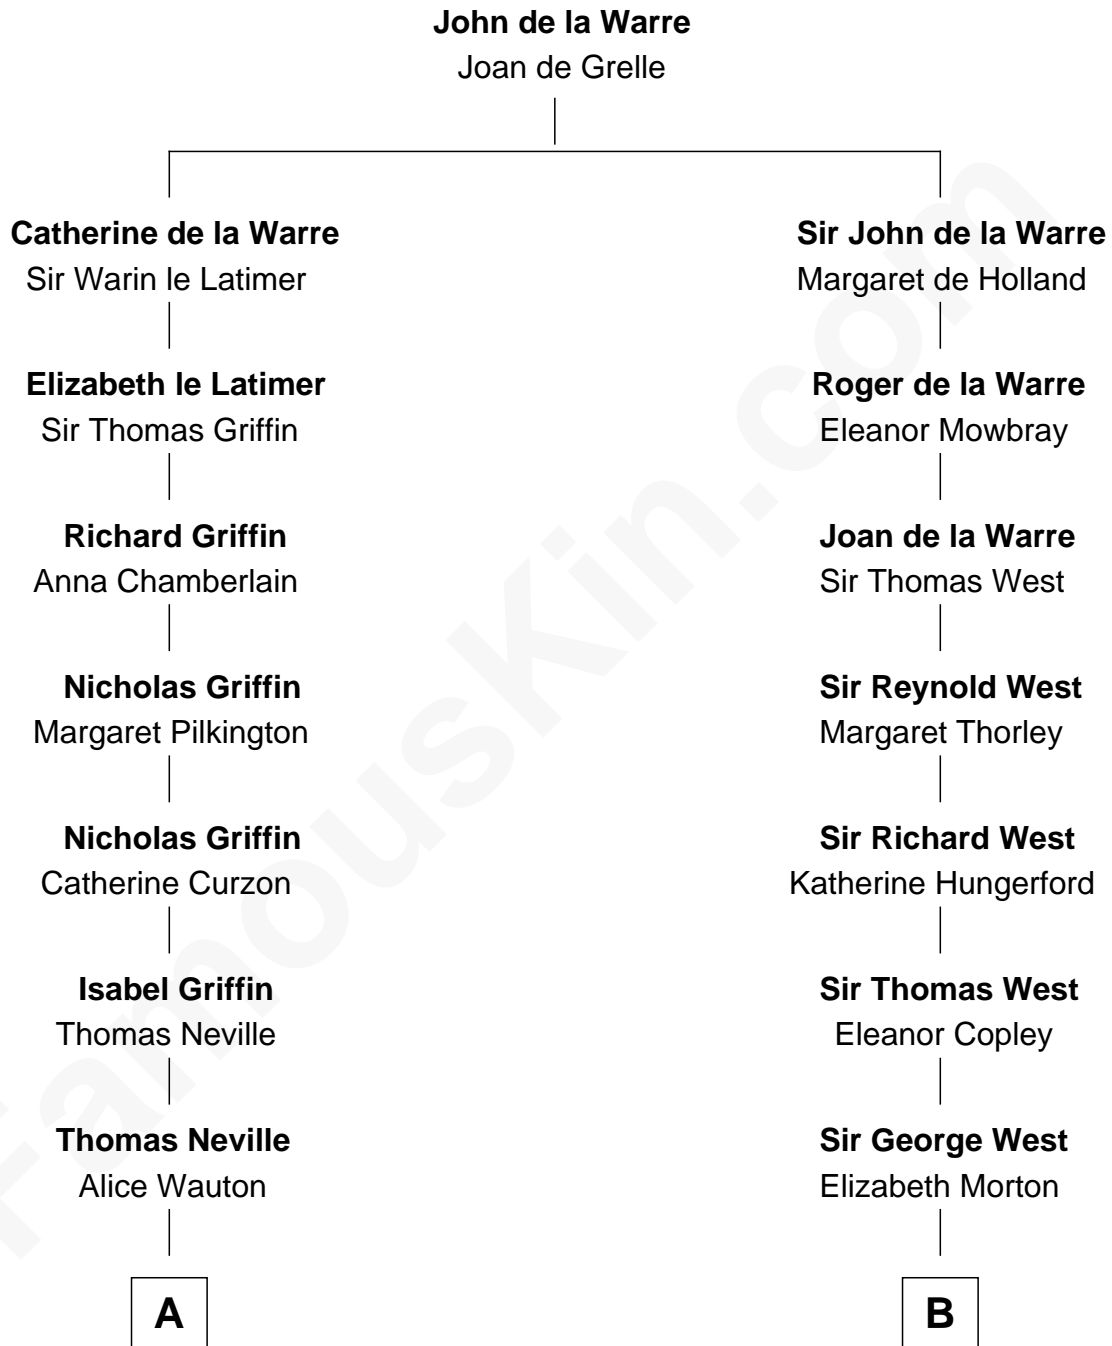

FamousKin.com

Relationship Chart of

Liz Claiborne

Fashion Designer and Founder of Liz Claiborne Inc.

18th cousin 1 time removed of

John D. Rockefeller

Founder of the Standard Oil Company