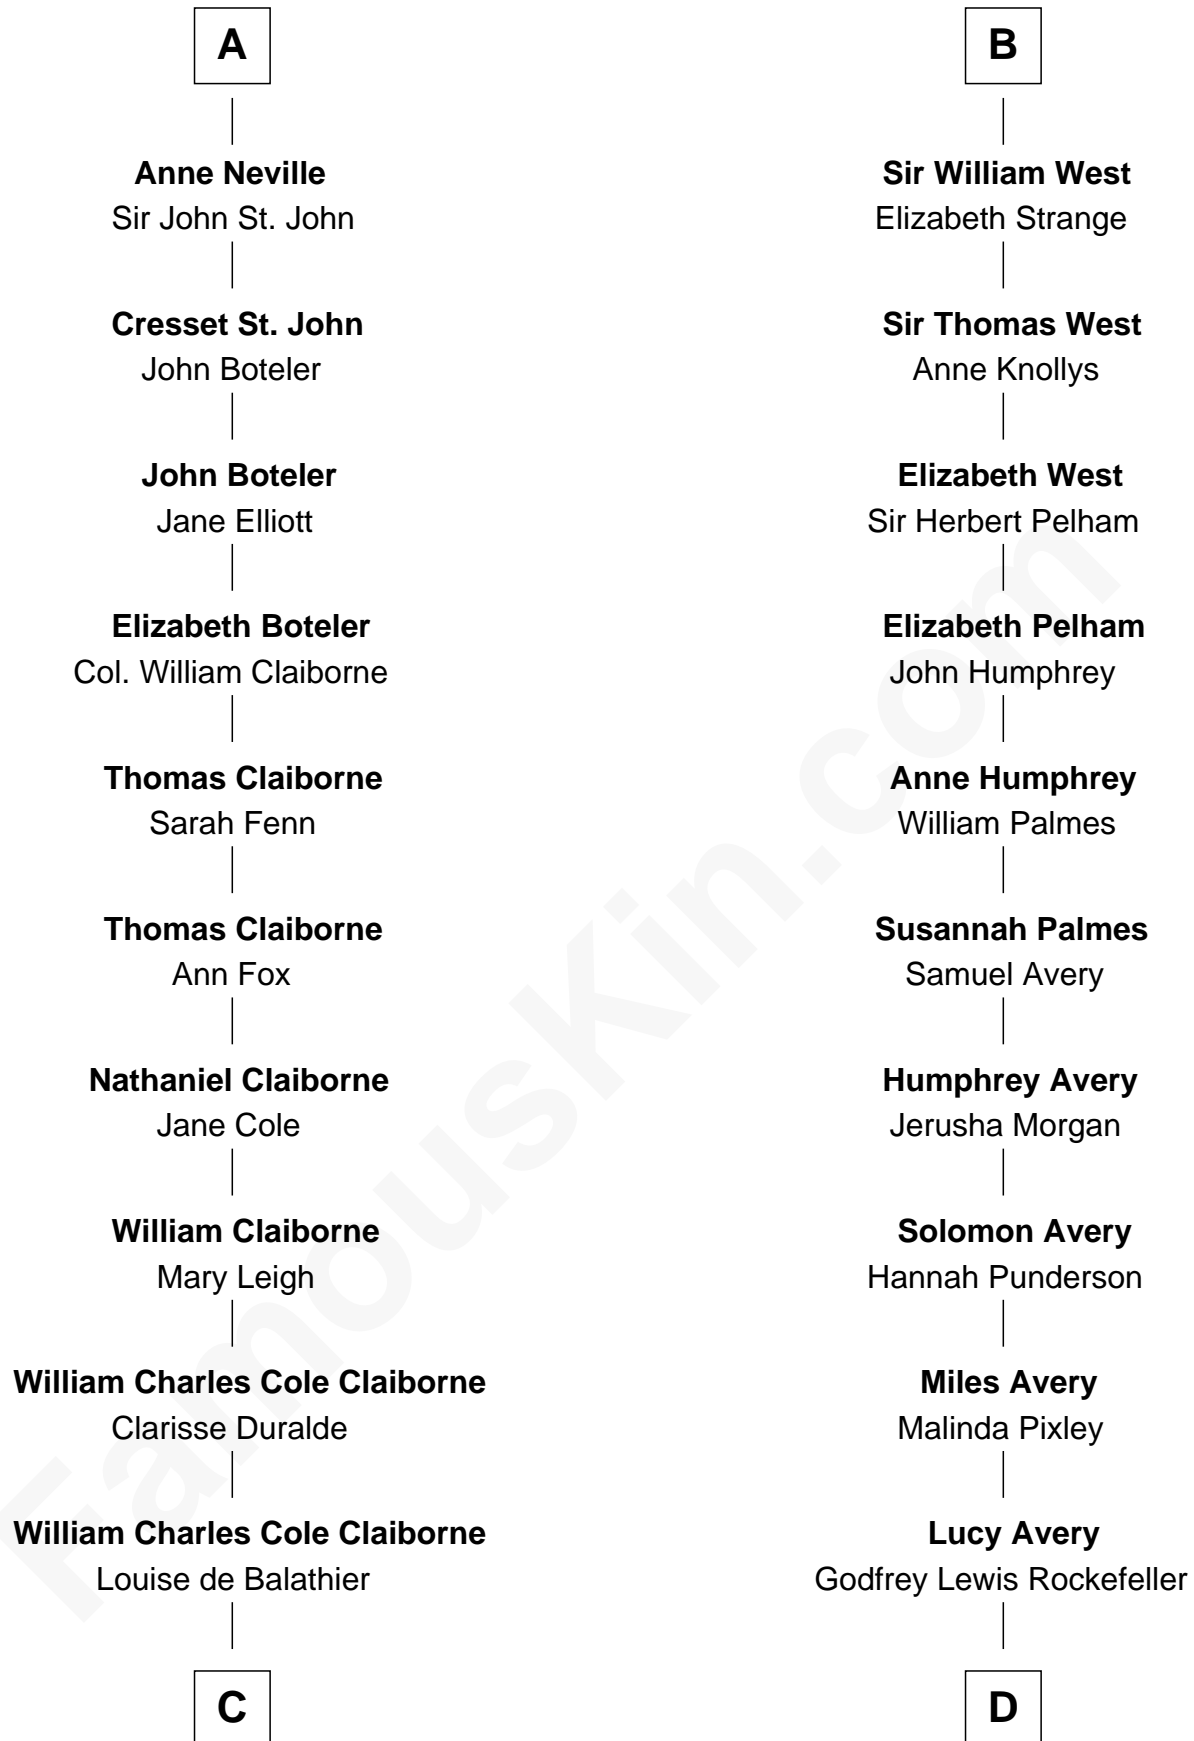

## Relationship Chart of

### Liz Claiborne

*Fashion Designer and Founder of Liz Claiborne Inc.*

19th cousin 1 time removed of

**Nelson Rockefeller**

*41st U.S. Vice-President*

**C**

**Fernand Claiborne**  
Marie Louise Villeré

**Omer Villere Claiborne**  
Carolyn Louise Fenner

**Liz Claiborne**  
*Found of Liz Claiborne Inc.*

**D**

**William Avery Rockefeller**  
Eliza Davison

**John Davison Rockefeller**  
Laura Celestia Spelman

**John Davison Rockefeller**  
Abby Greene Aldrich

**Nelson Rockefeller**  
*41st U.S. Vice-President*

FamousKin.com