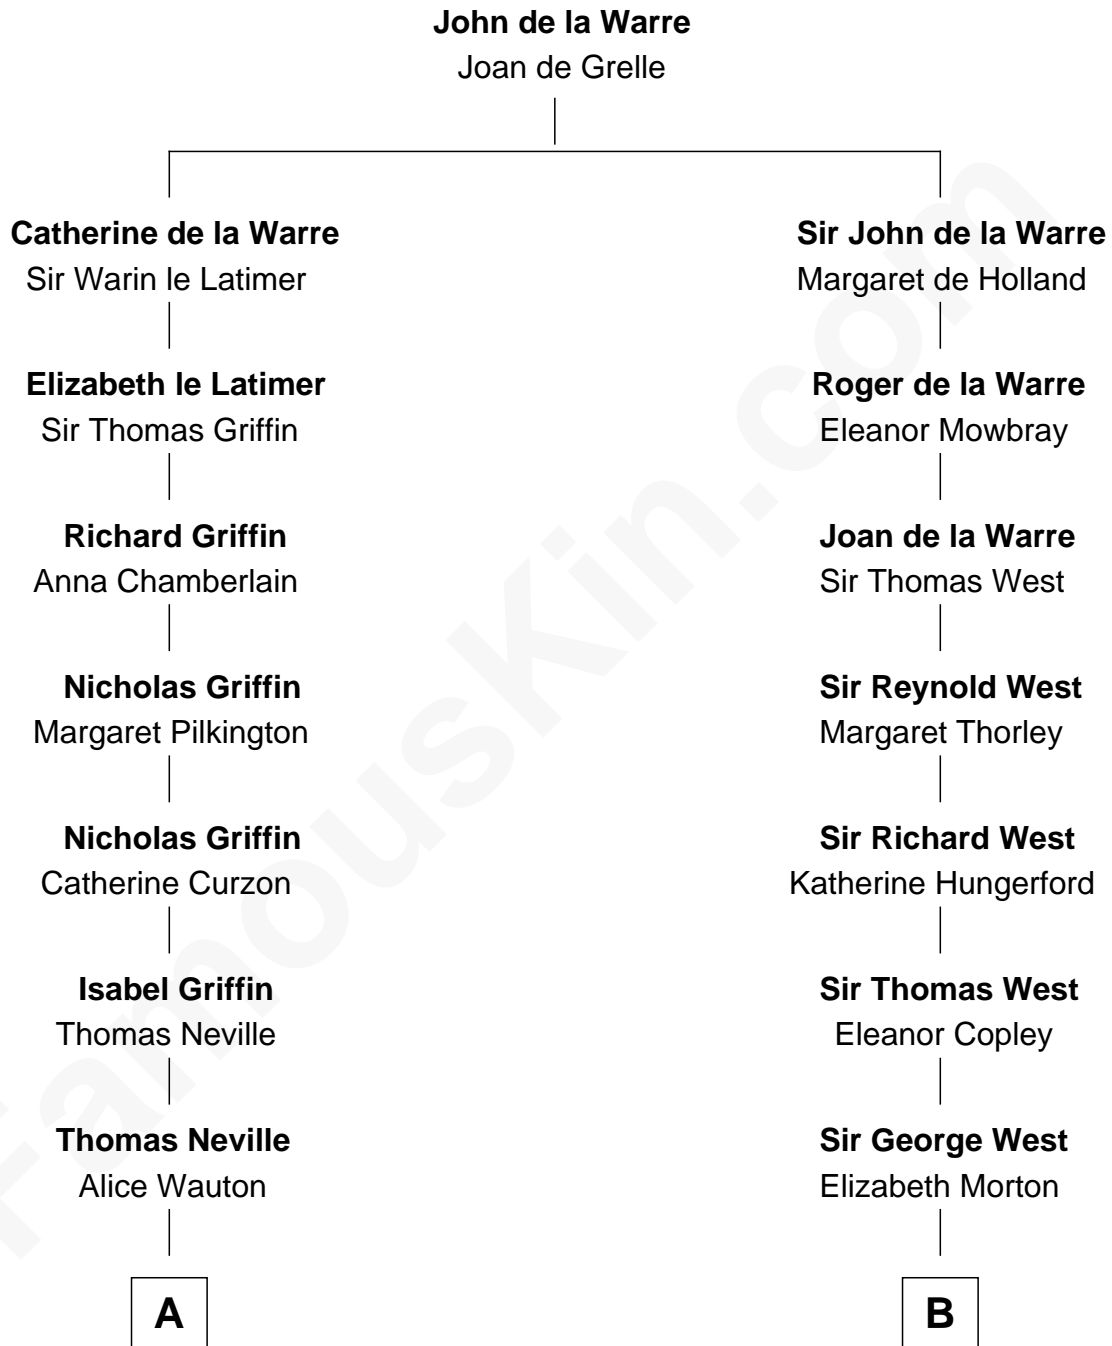

## Relationship Chart of

### Liz Claiborne

*Fashion Designer and Founder of Liz Claiborne Inc.*

19th cousin 1 time removed of

**Nelson Rockefeller**

*41st U.S. Vice-President*

**C**

**Fernand Claiborne**  
Marie Louise Villeré

**Omer Villere Claiborne**  
Carolyn Louise Fenner