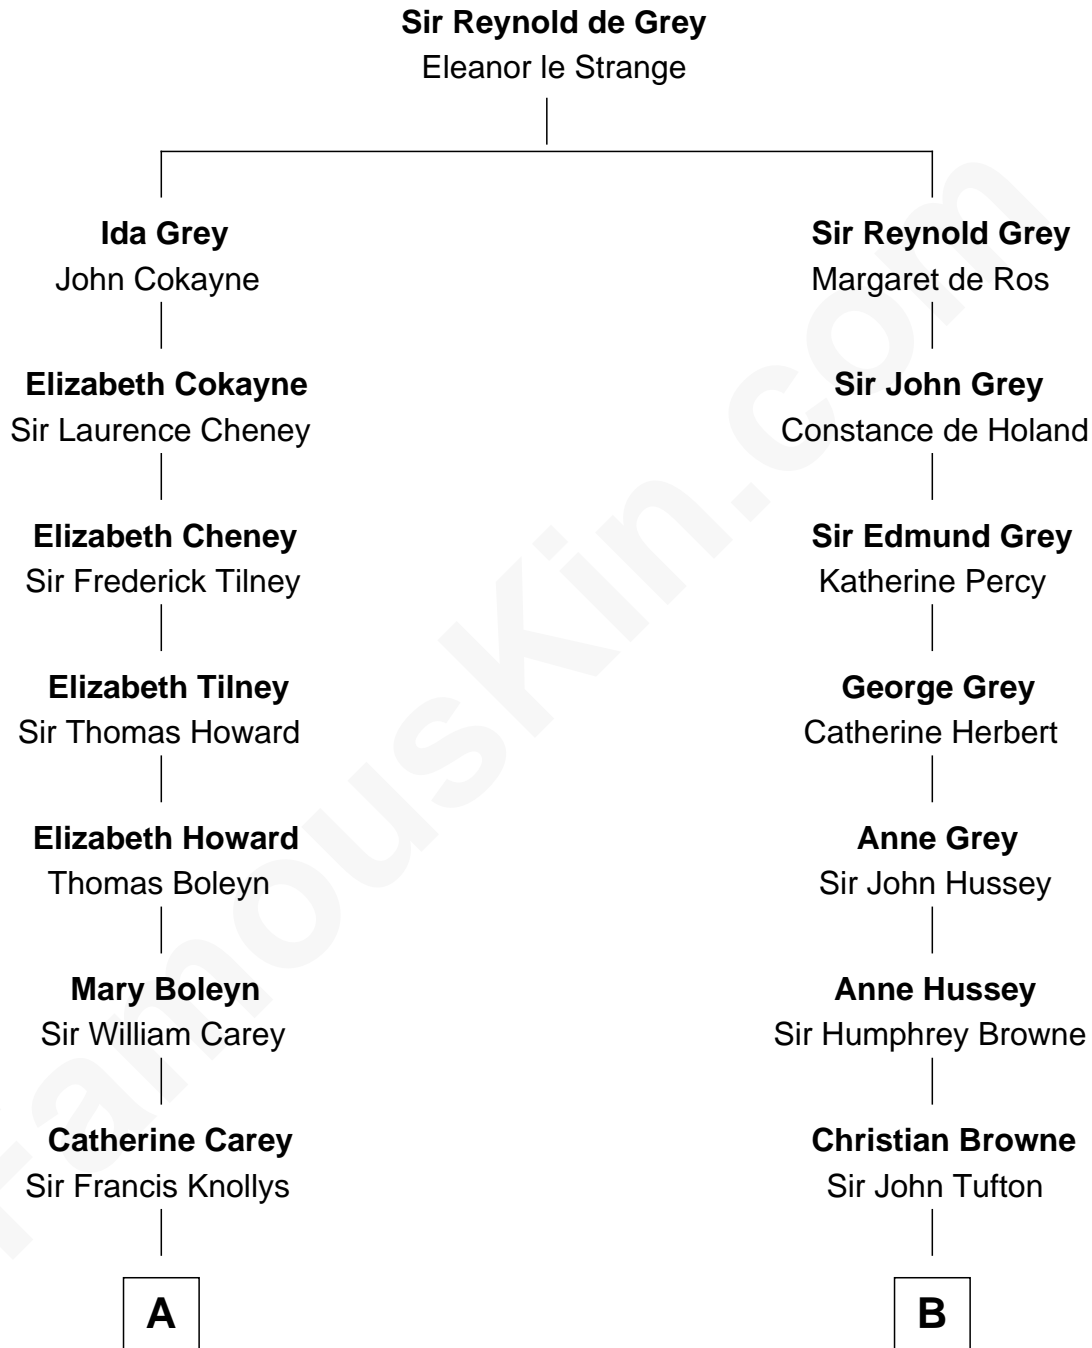

FamousKin.com

Relationship Chart of

Liz Claiborne

Fashion Designer and Founder of Liz Claiborne Inc.

18th cousin of

Camilla Parker Bowles

Queen Consort of the United Kingdom