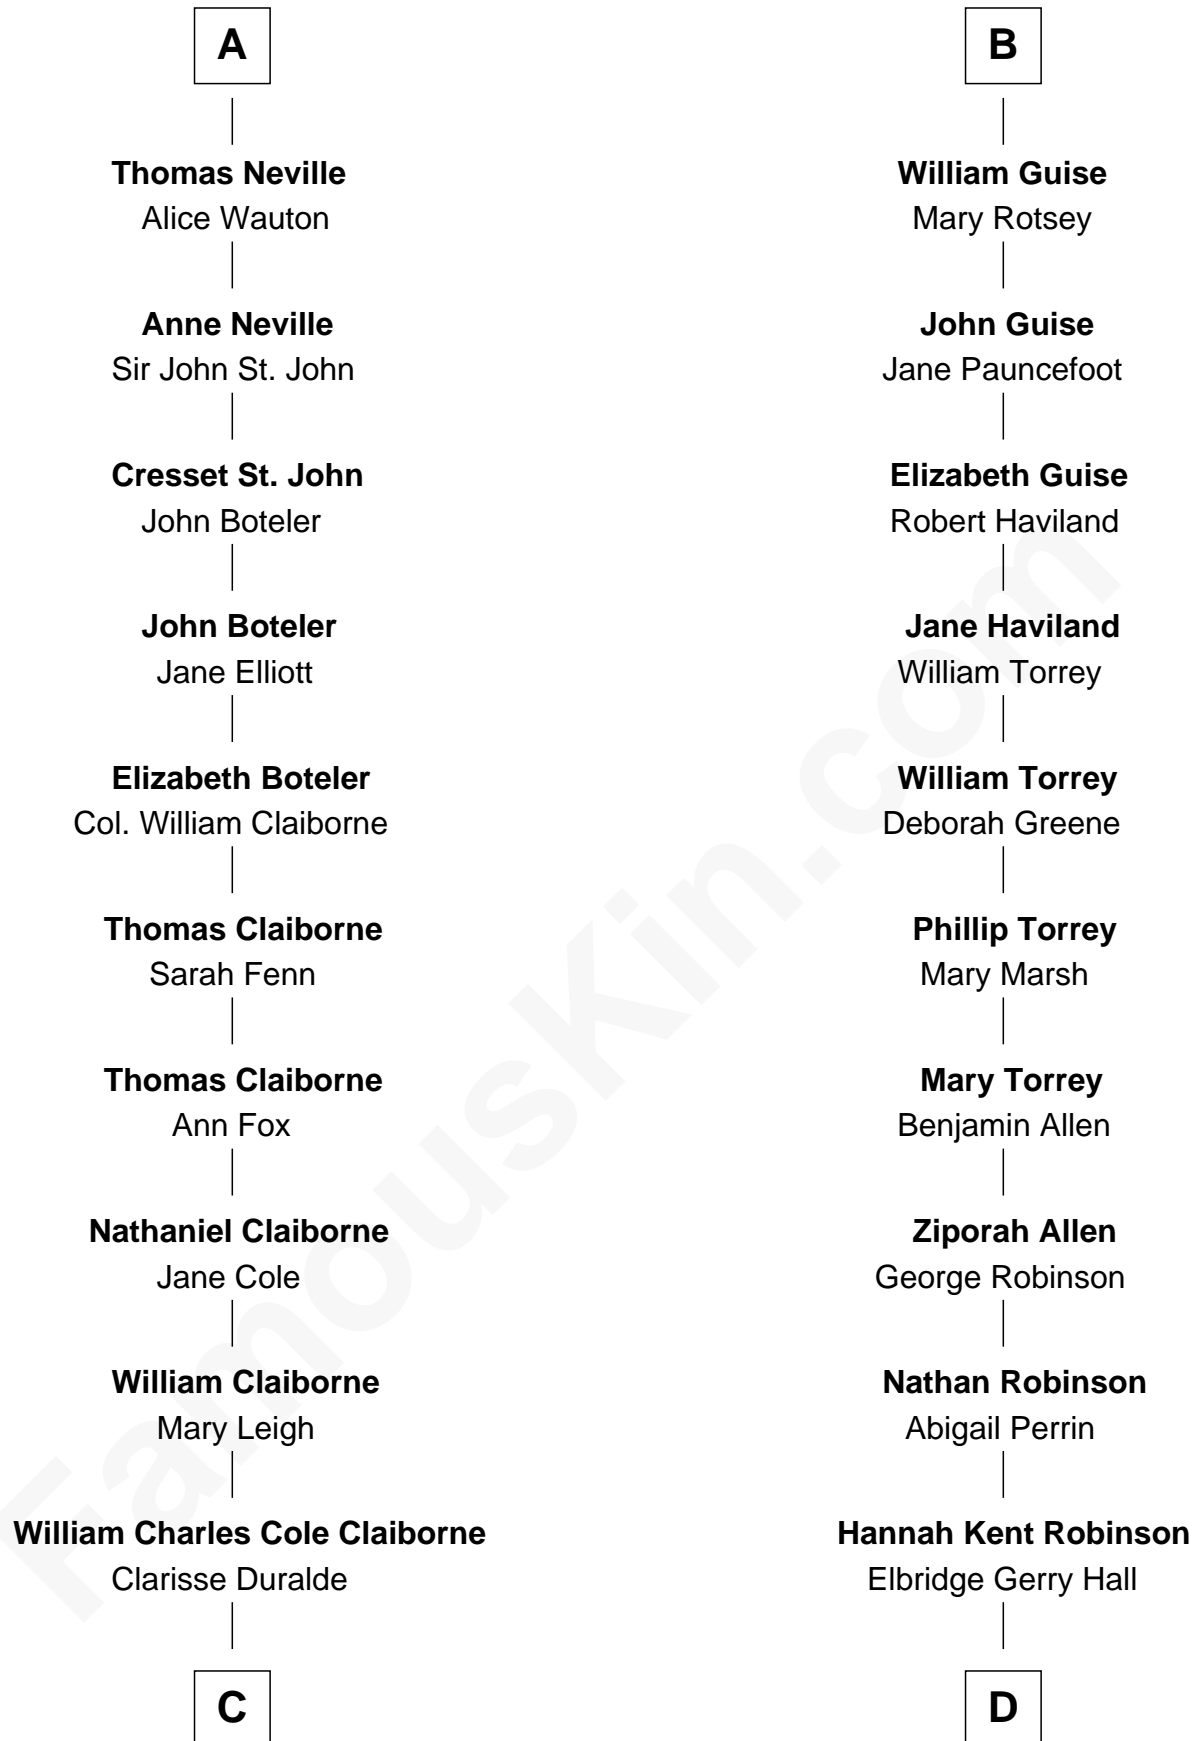

FamousKin.com Relationship Chart of

Liz Claiborne

Fashion Designer and Founder of Liz Claiborne Inc.

20th cousin of

Raquel Welch

Movie Actress

Sir William de Boteler

Ela Herdeburgh

C

William Charles Cole Claiborne

Louise de Balathier

Fernand Claiborne

Marie Louise Villeré

Omer Villere Claiborne

Carolyn Louise Fenner

Liz Claiborne