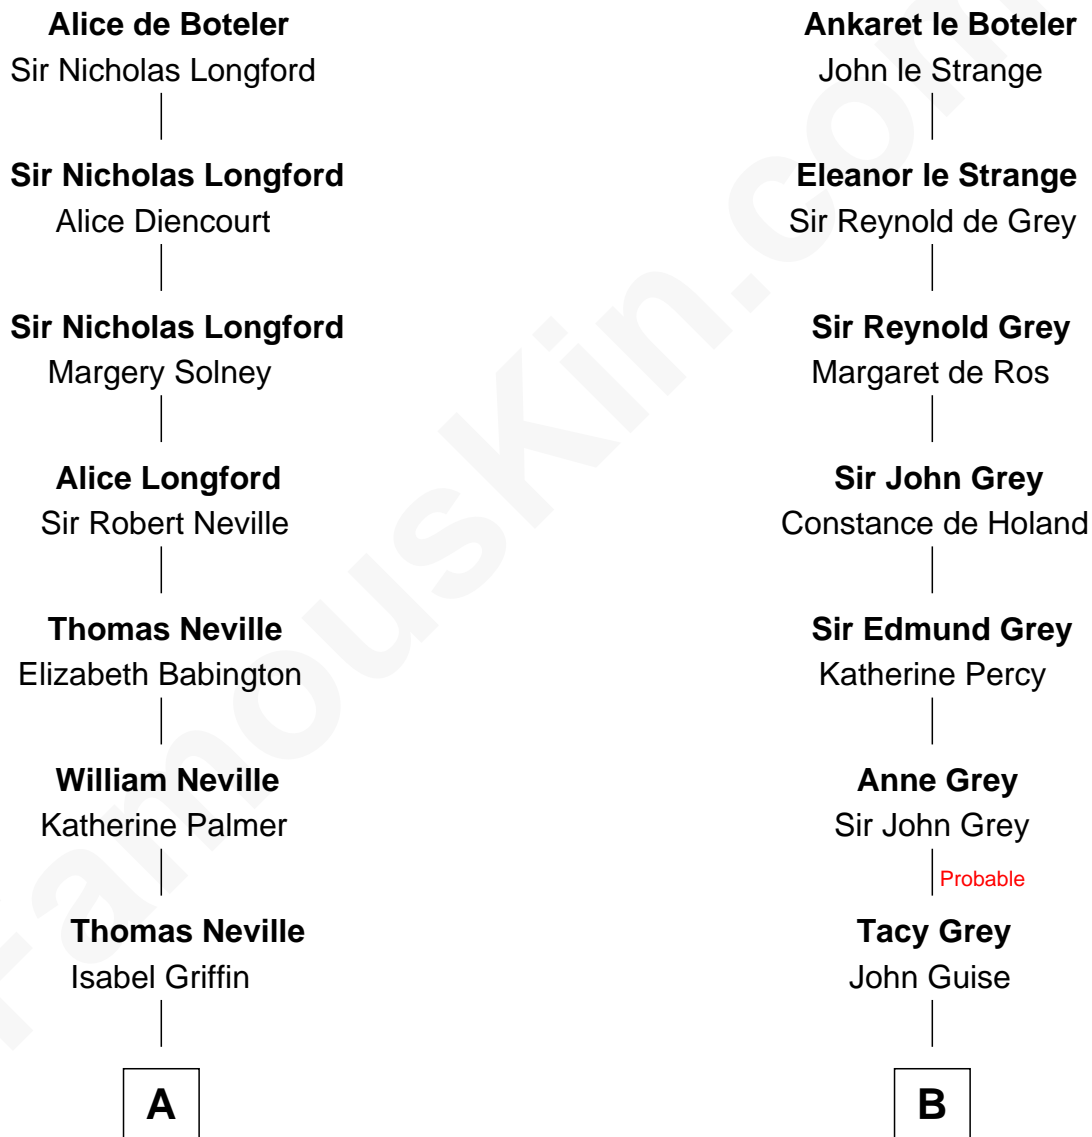

FamousKin.com Relationship Chart of

Liz Claiborne

Fashion Designer and Founder of Liz Claiborne Inc.

20th cousin of

Raquel Welch

Movie Actress

Sir William de Boteler

Ela Herdeburgh

C

William Charles Cole Claiborne

Louise de Balathier

Fernand Claiborne

Marie Louise Villeré

Omer Villere Claiborne

Carolyn Louise Fenner

Liz Claiborne