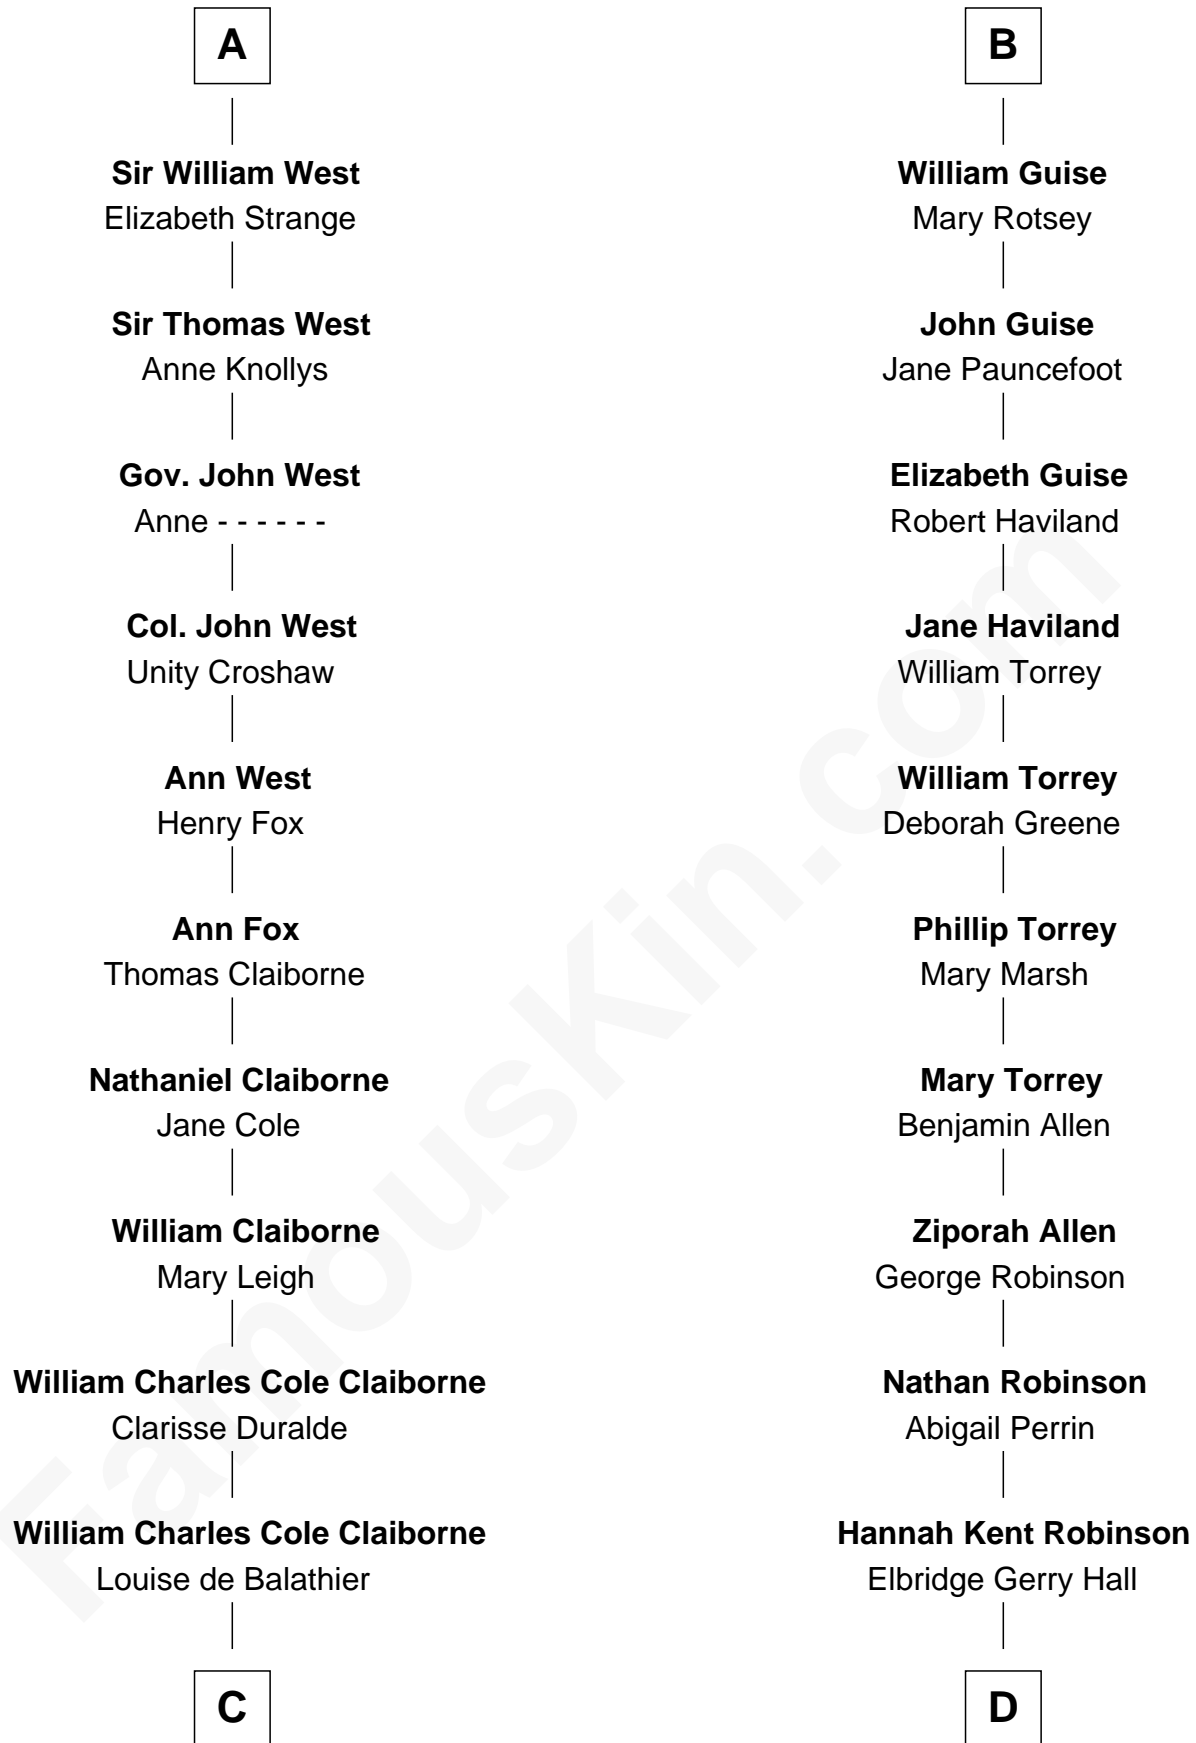

FamousKin.com

Relationship Chart of

Liz Claiborne

Fashion Designer and Founder of Liz Claiborne Inc.

19th cousin 1 time removed of

Raquel Welch
Movie Actress

Henry Plantagenet
Maud de Chaworth

C