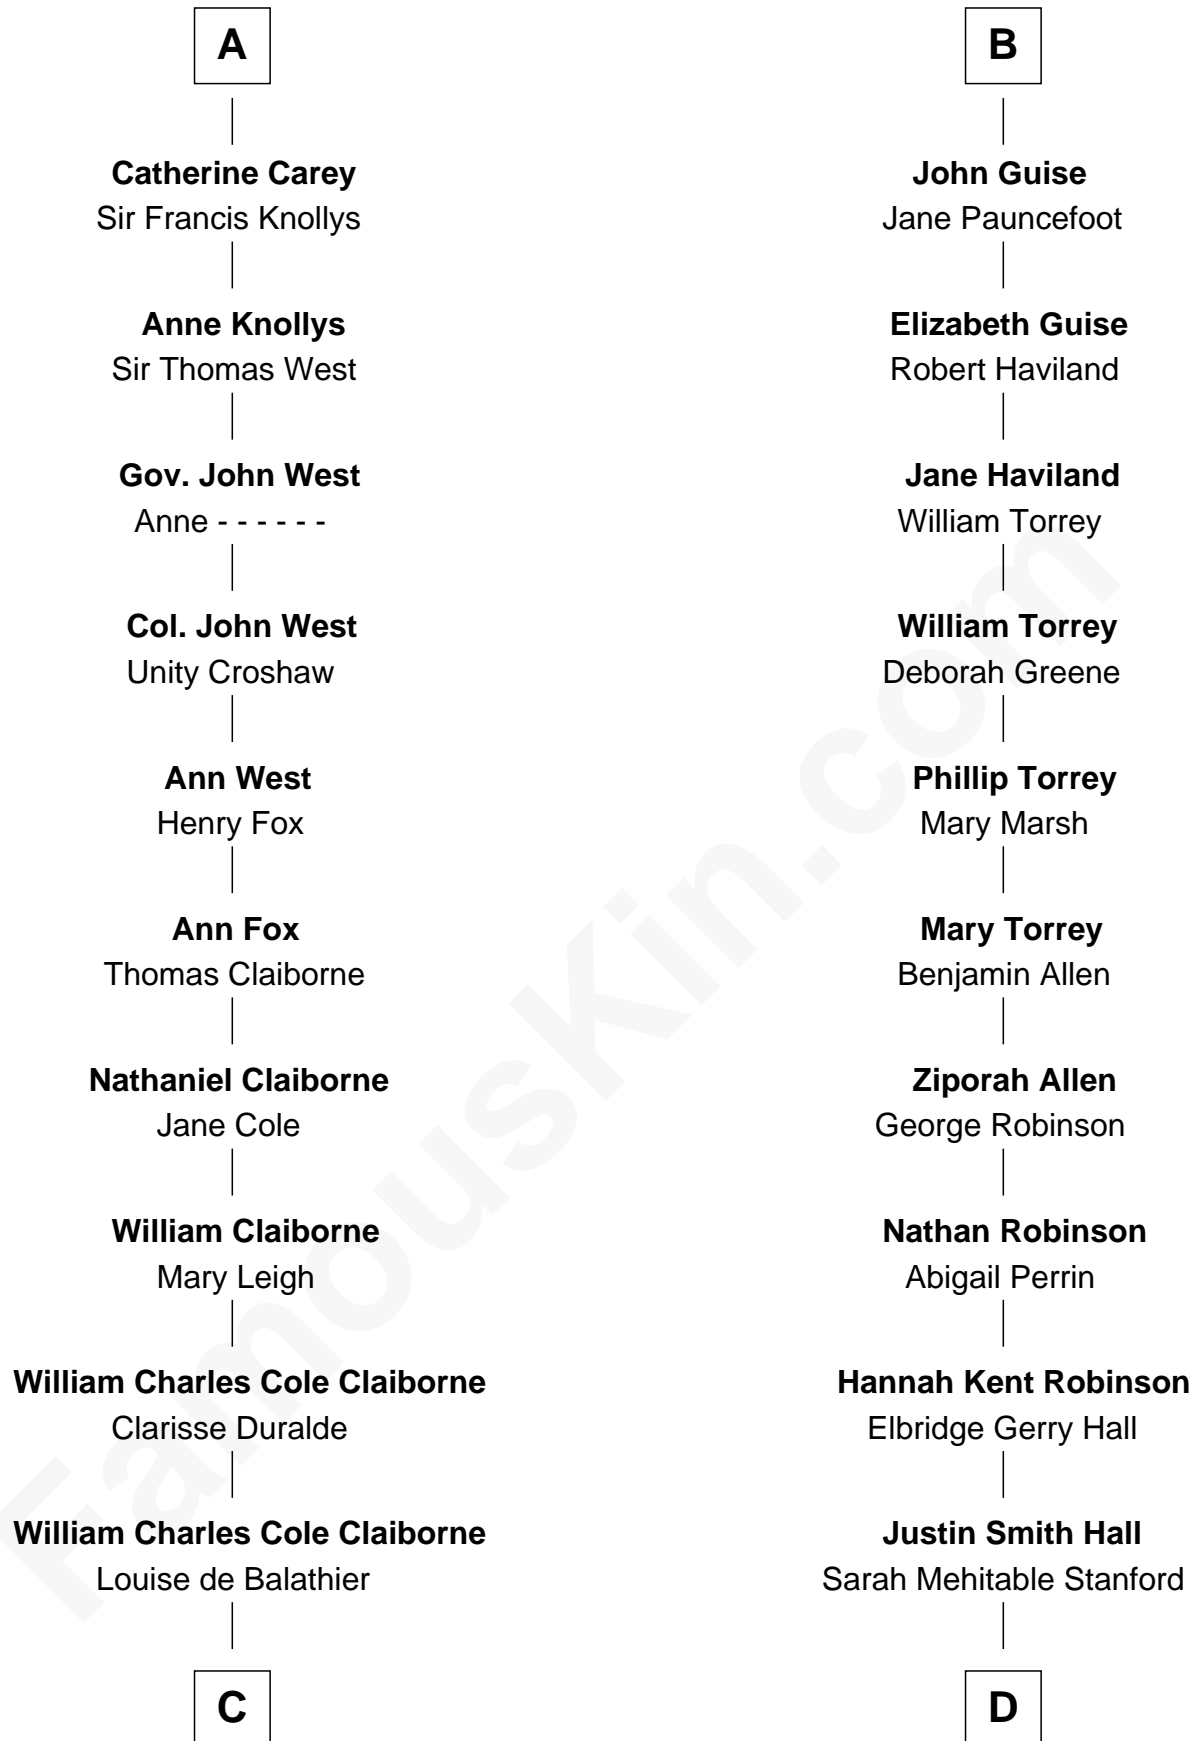

FamousKin.com Relationship Chart of

Liz Claiborne

Fashion Designer and Founder of Liz Claiborne Inc.

19th cousin of

Raquel Welch

Movie Actress

Sir William de Ros
Margery de Badlesmere

C