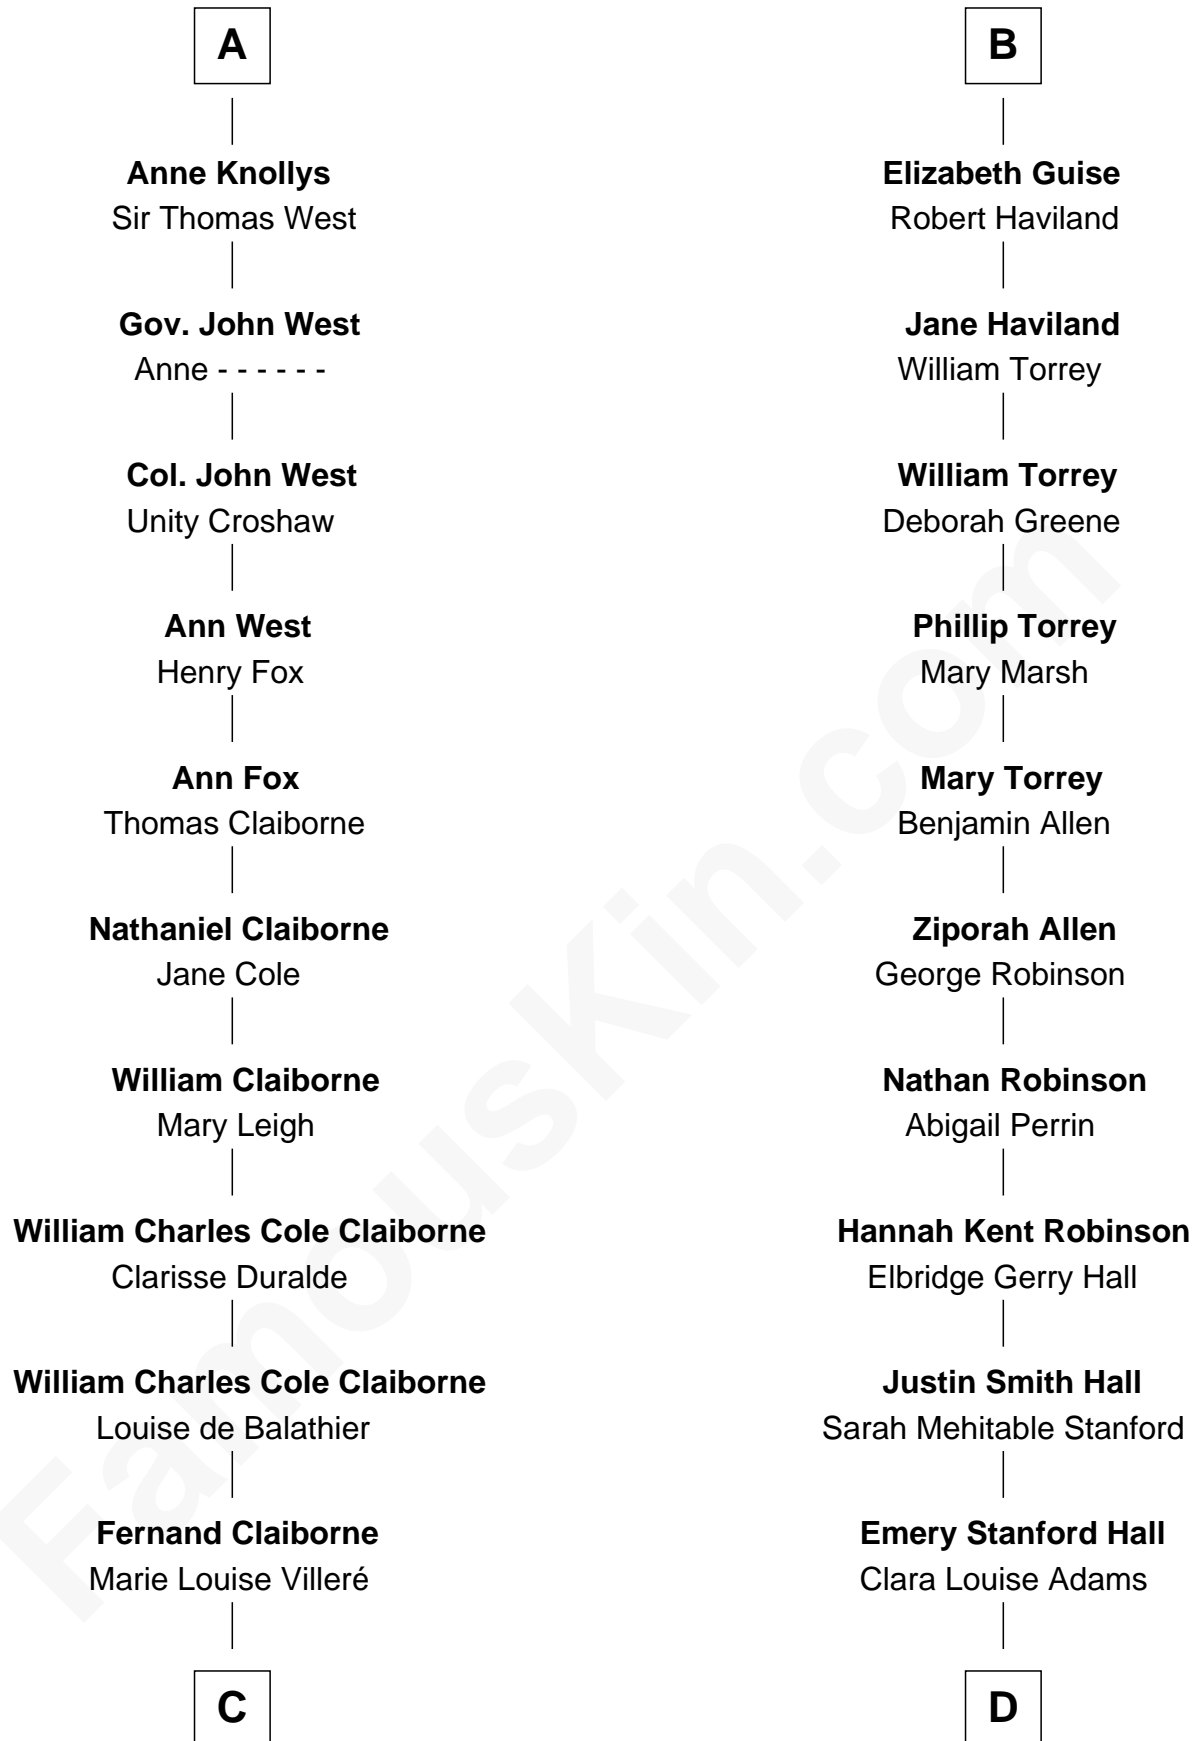

Alice Fitzalan

Margaret de Holand

Sir John Beaufort

Edmund Beaufort

Eleanor Beauchamp

Eleanor Beaufort

Sir Robert Spencer

Margaret Spencer

Constance de Holand

Sir John Grey

Sir Edmund Grey

Katherine Percy

Anne Grey

Sir John Grey

Probable

Tacy Grey

John Guise

William Guise

Mary Rotsey

John Guise

Jane Pauncefoot

B

C

Omer Villere Claiborne
Carolyn Louise Fenner

Liz Claiborne
Found of Liz Claiborne Inc.

D

Josephine Sarah Hall
Armando Carlos Tejada

Raquel Welch
aka Raquel Welch

FamousKin.com