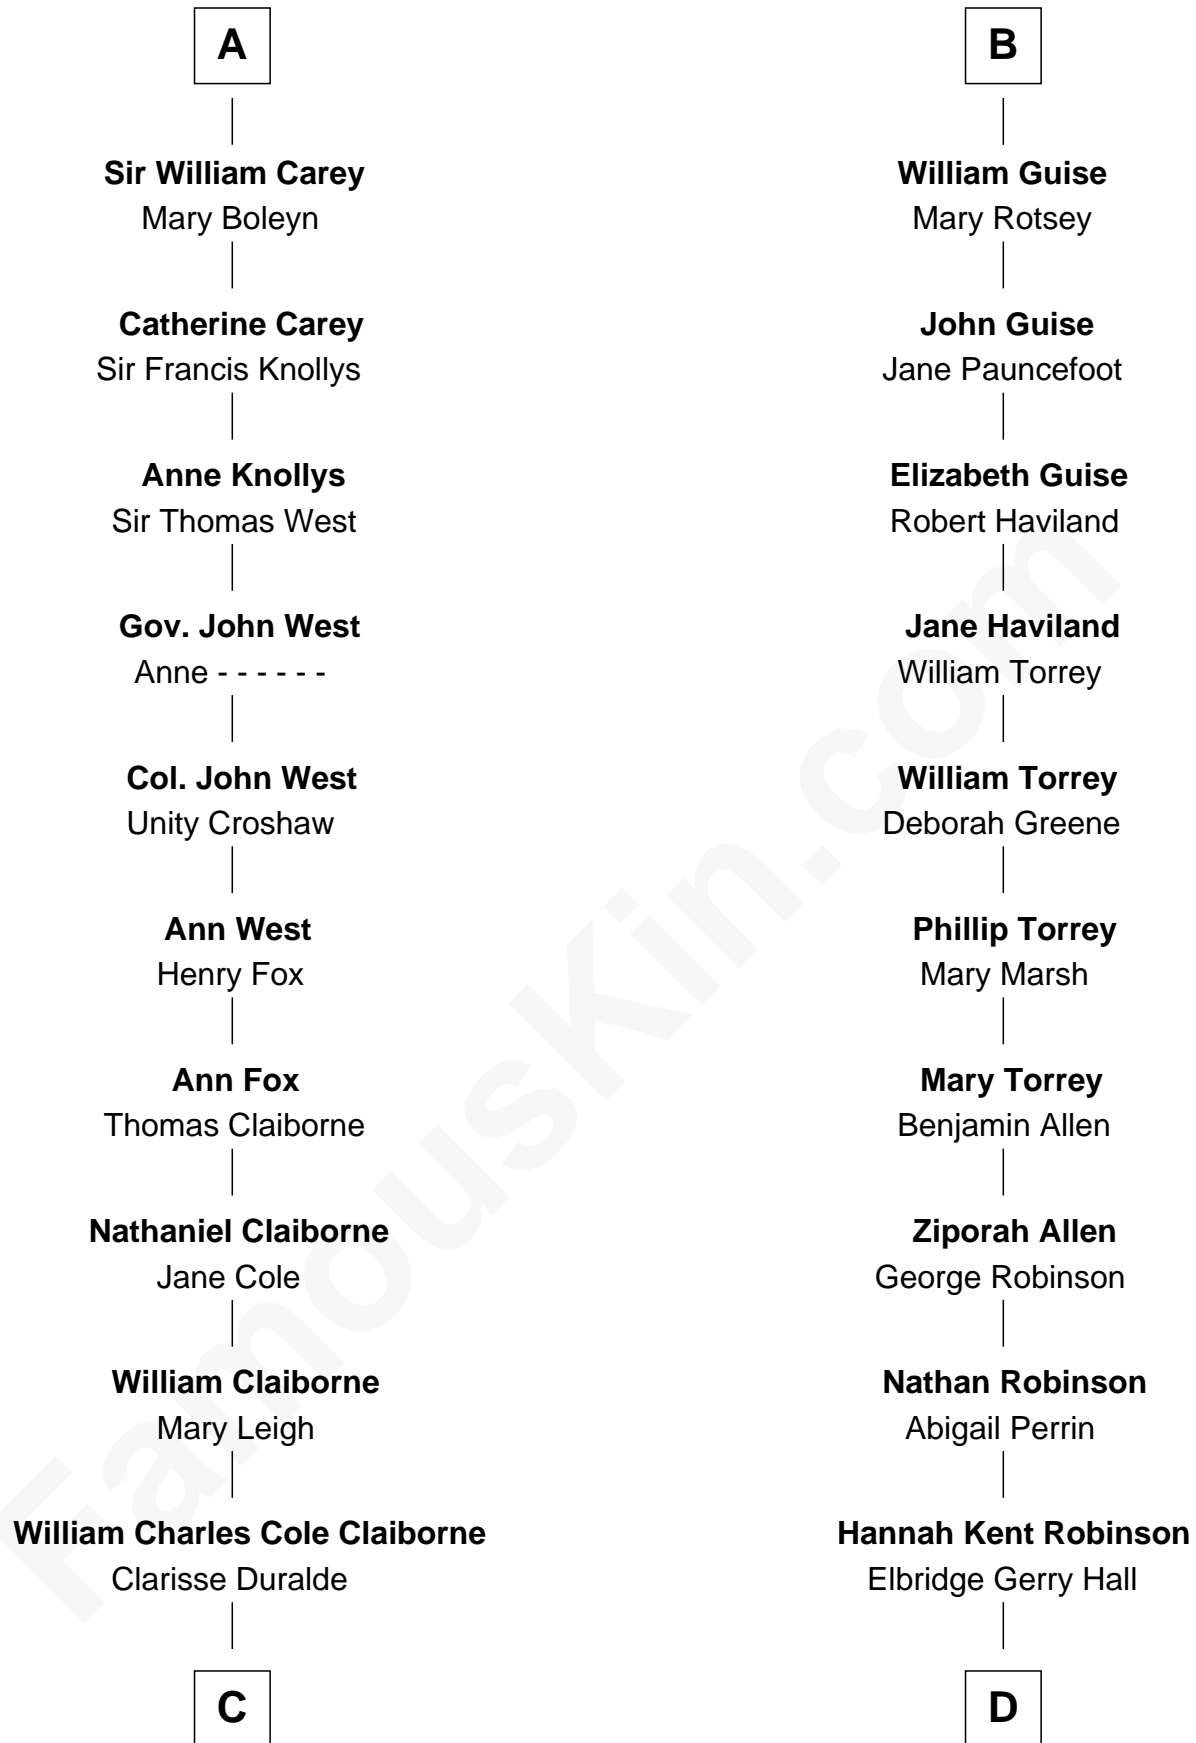

# FamousKin.com Relationship Chart of

**Liz Claiborne**

*Fashion Designer and Founder of Liz Claiborne Inc.*

20th cousin of

**Raquel Welch**

*Movie Actress*

**Sir Maurice de Berkeley**

Eve la Zouche

**C**

**William Charles Cole Claiborne**

Louise de Balathier

**Fernand Claiborne**

Marie Louise Villeré

**Omer Villere Claiborne**

Carolyn Louise Fenner

**Liz Claiborne**