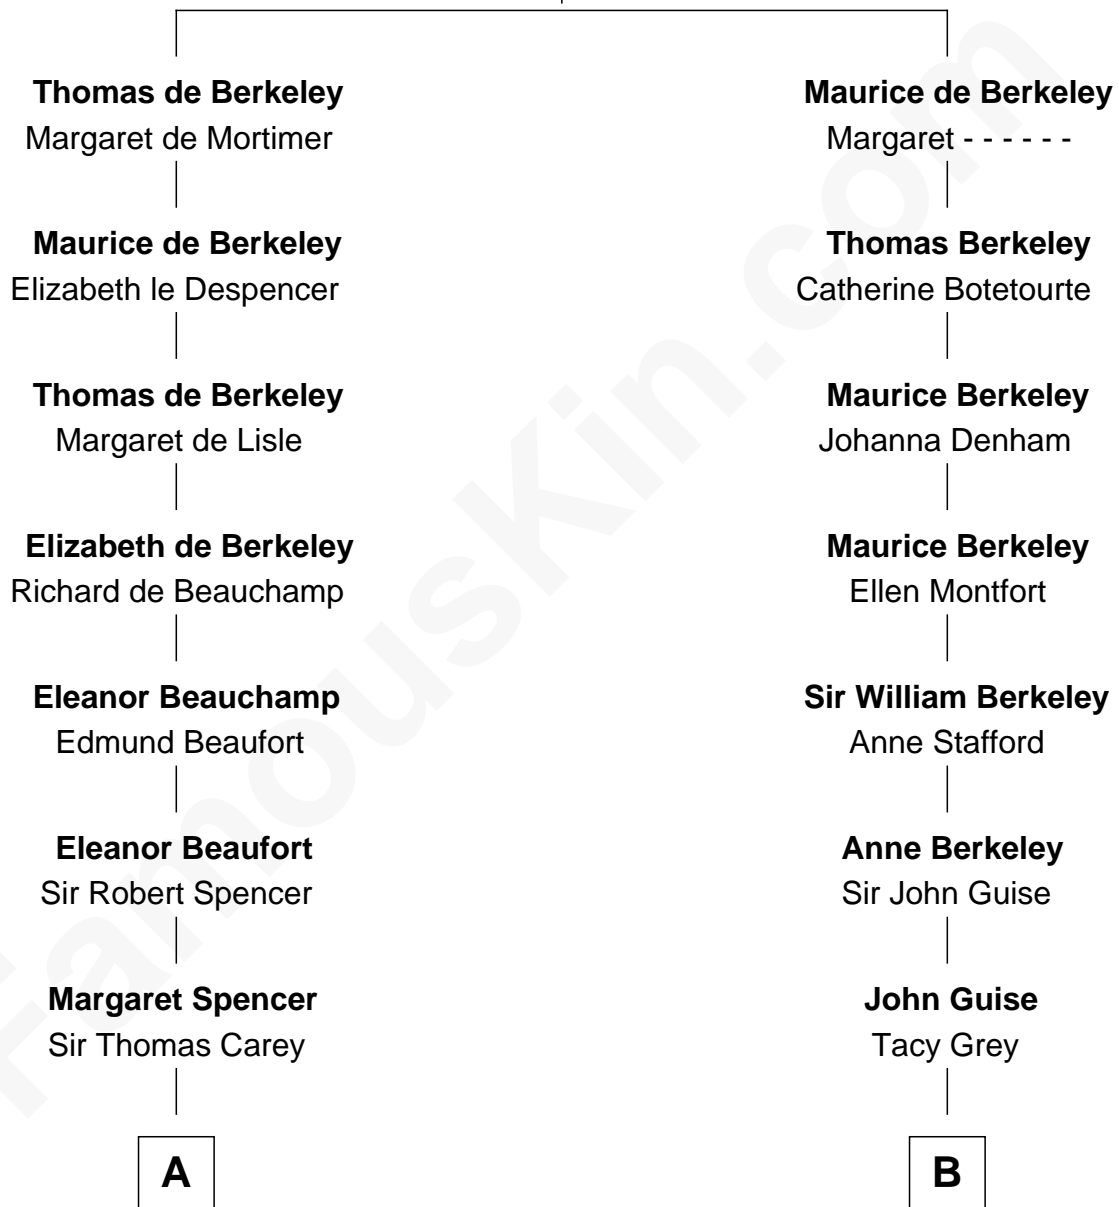

# FamousKin.com Relationship Chart of

**Liz Claiborne**

*Fashion Designer and Founder of Liz Claiborne Inc.*

20th cousin of

**Raquel Welch**

*Movie Actress*

**Sir Maurice de Berkeley**

Eve la Zouche

**C**

**William Charles Cole Claiborne**

Louise de Balathier

**Fernand Claiborne**

Marie Louise Villeré

**Omer Villere Claiborne**

Carolyn Louise Fenner

**Liz Claiborne**

**Raquel Welch**

*aka Raquel Welch*