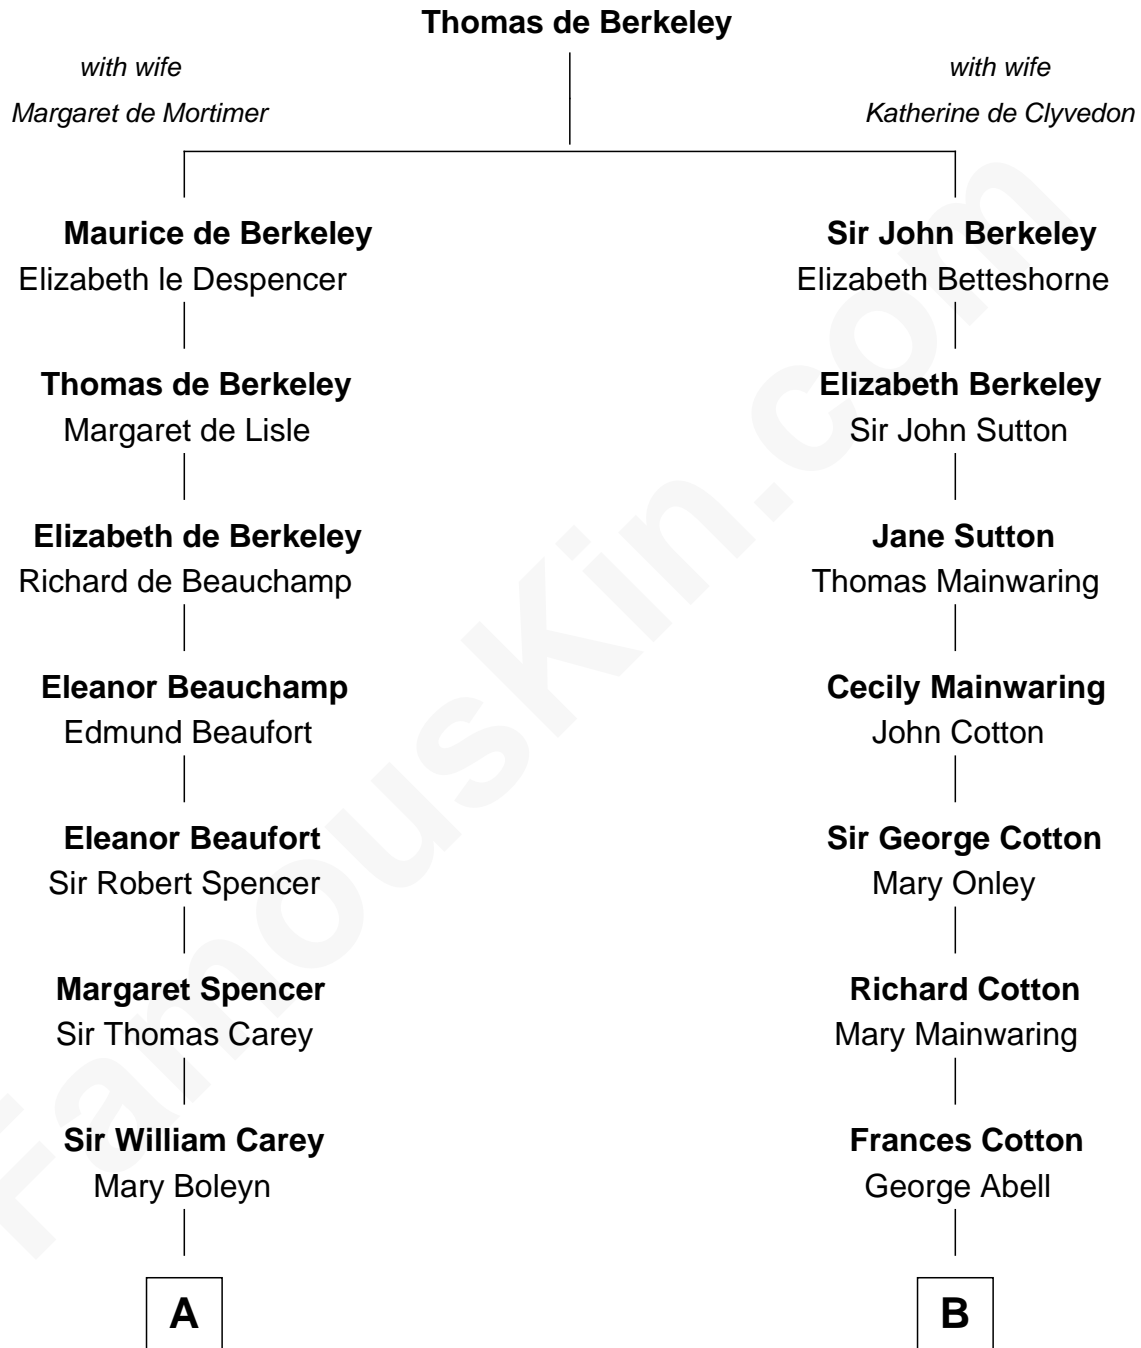

## Relationship Chart of

### Liz Claiborne

*Fashion Designer and Founder of Liz Claiborne Inc.*

14th cousin 5 times removed of

### Grover Cleveland

*22nd and 24th U.S. President*

**C**

—  
**Fernand Claiborne**  
Marie Louise Villeré

—  
**Omer Villere Claiborne**  
Carolyn Louise Fenner

—  
**Liz Claiborne**  
*Found of Liz Claiborne Inc.*