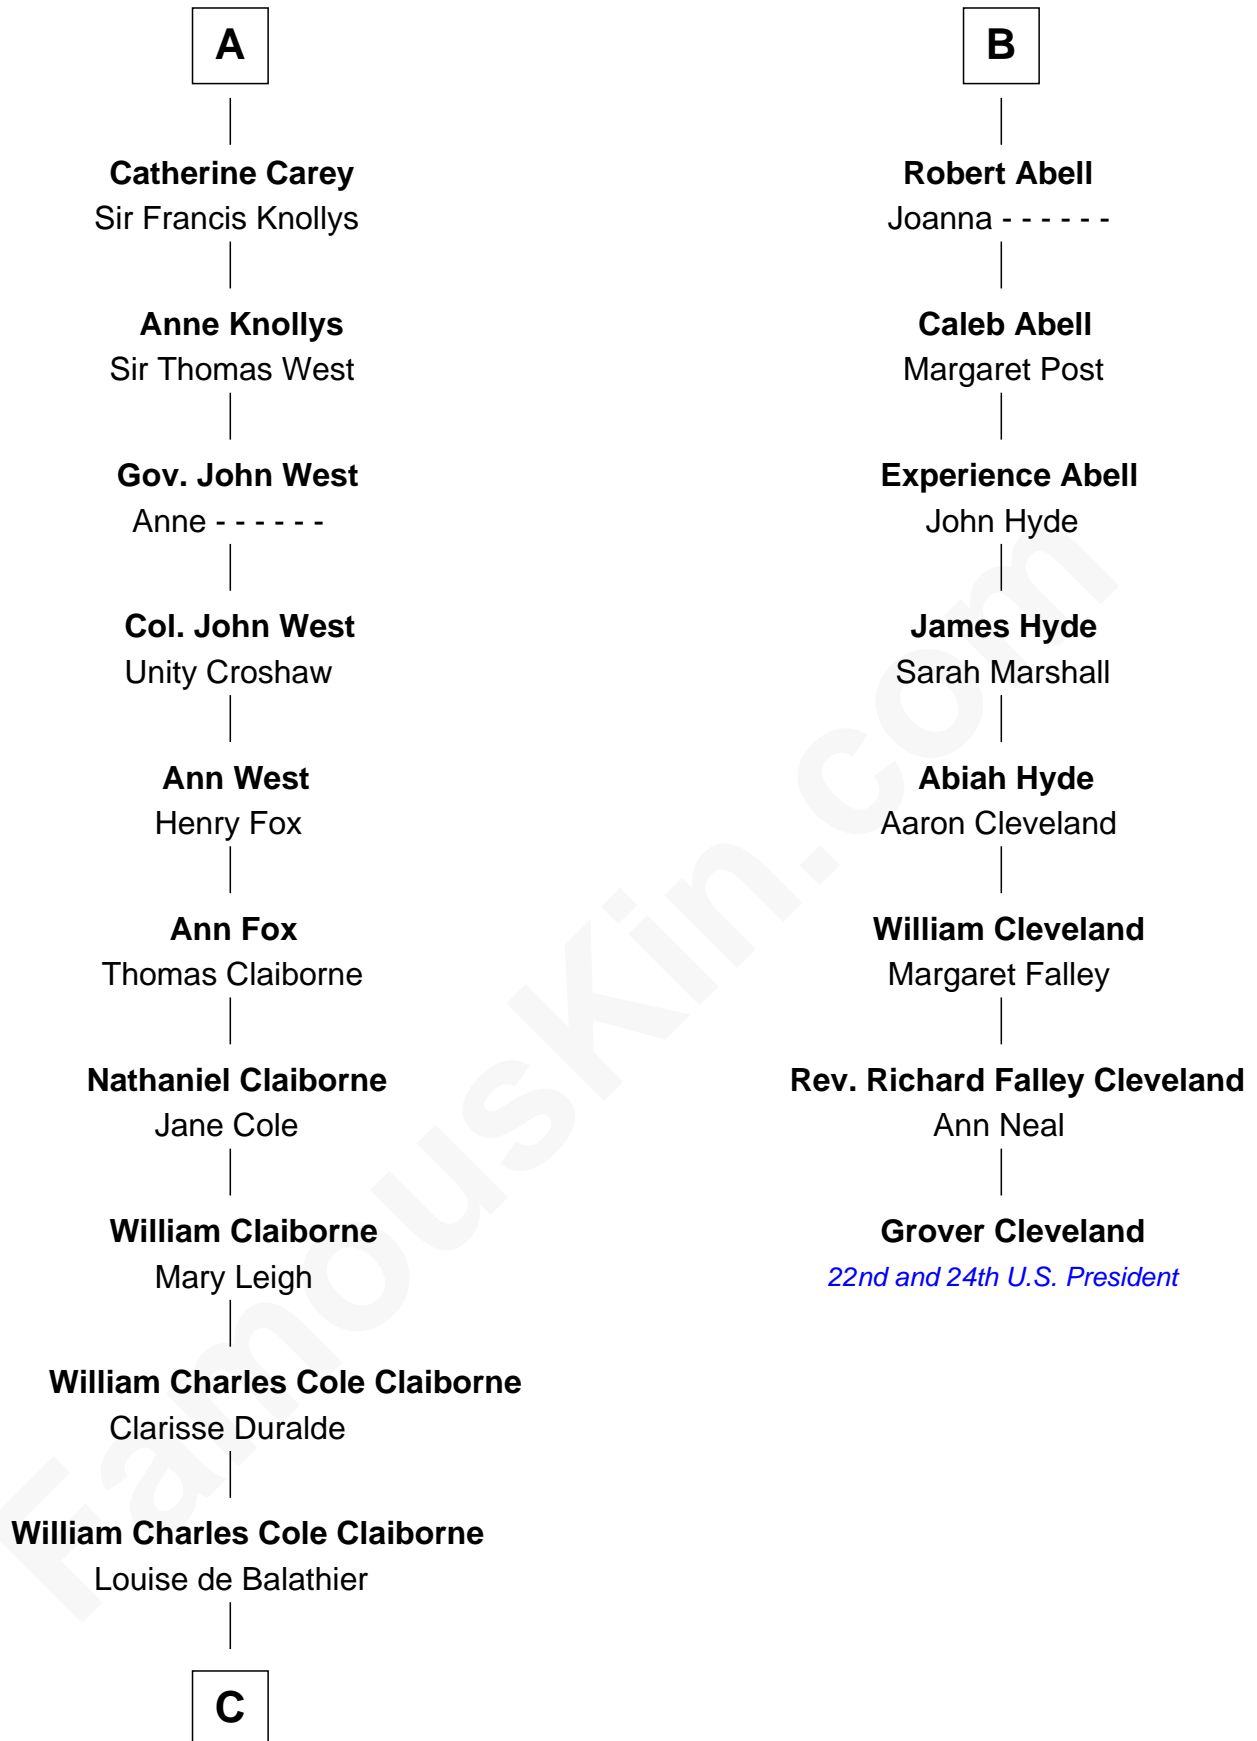

## Relationship Chart of

### Liz Claiborne

*Fashion Designer and Founder of Liz Claiborne Inc.*

14th cousin 5 times removed of

### Grover Cleveland

*22nd and 24th U.S. President*

**C**

—  
**Fernand Claiborne**  
Marie Louise Villeré

—  
**Omer Villere Claiborne**  
Carolyn Louise Fenner

—  
**Liz Claiborne**  
*Found of Liz Claiborne Inc.*