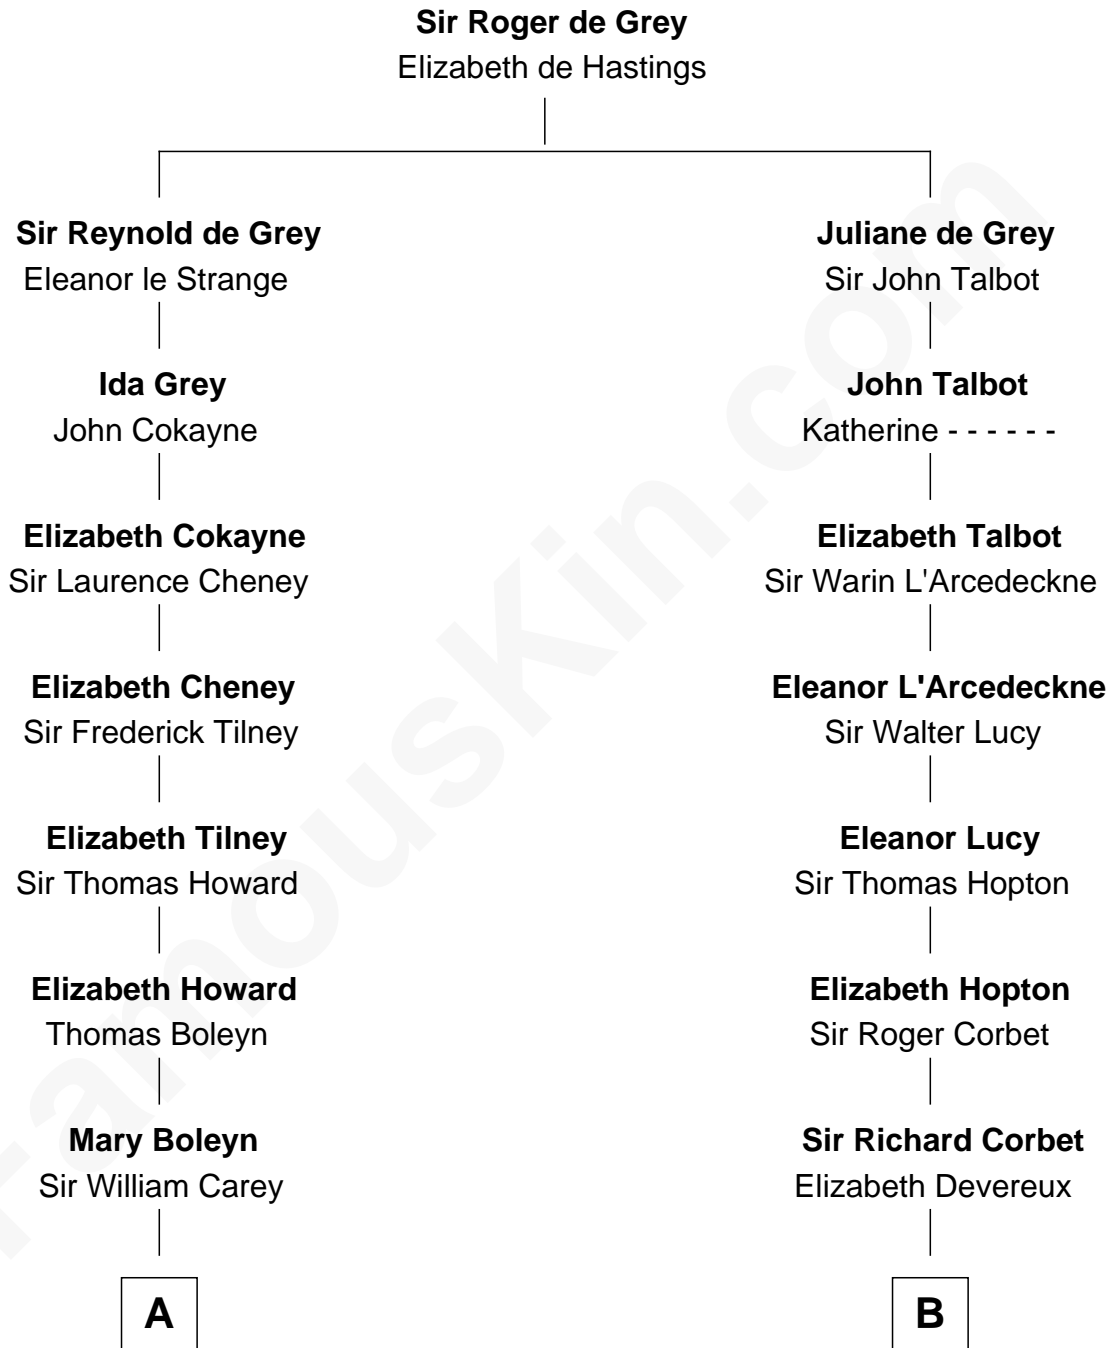

## Relationship Chart of

### Liz Claiborne

*Fashion Designer and Founder of Liz Claiborne Inc.*

19th cousin of

### Grover Cleveland

*22nd and 24th U.S. President*

FamousKin.com