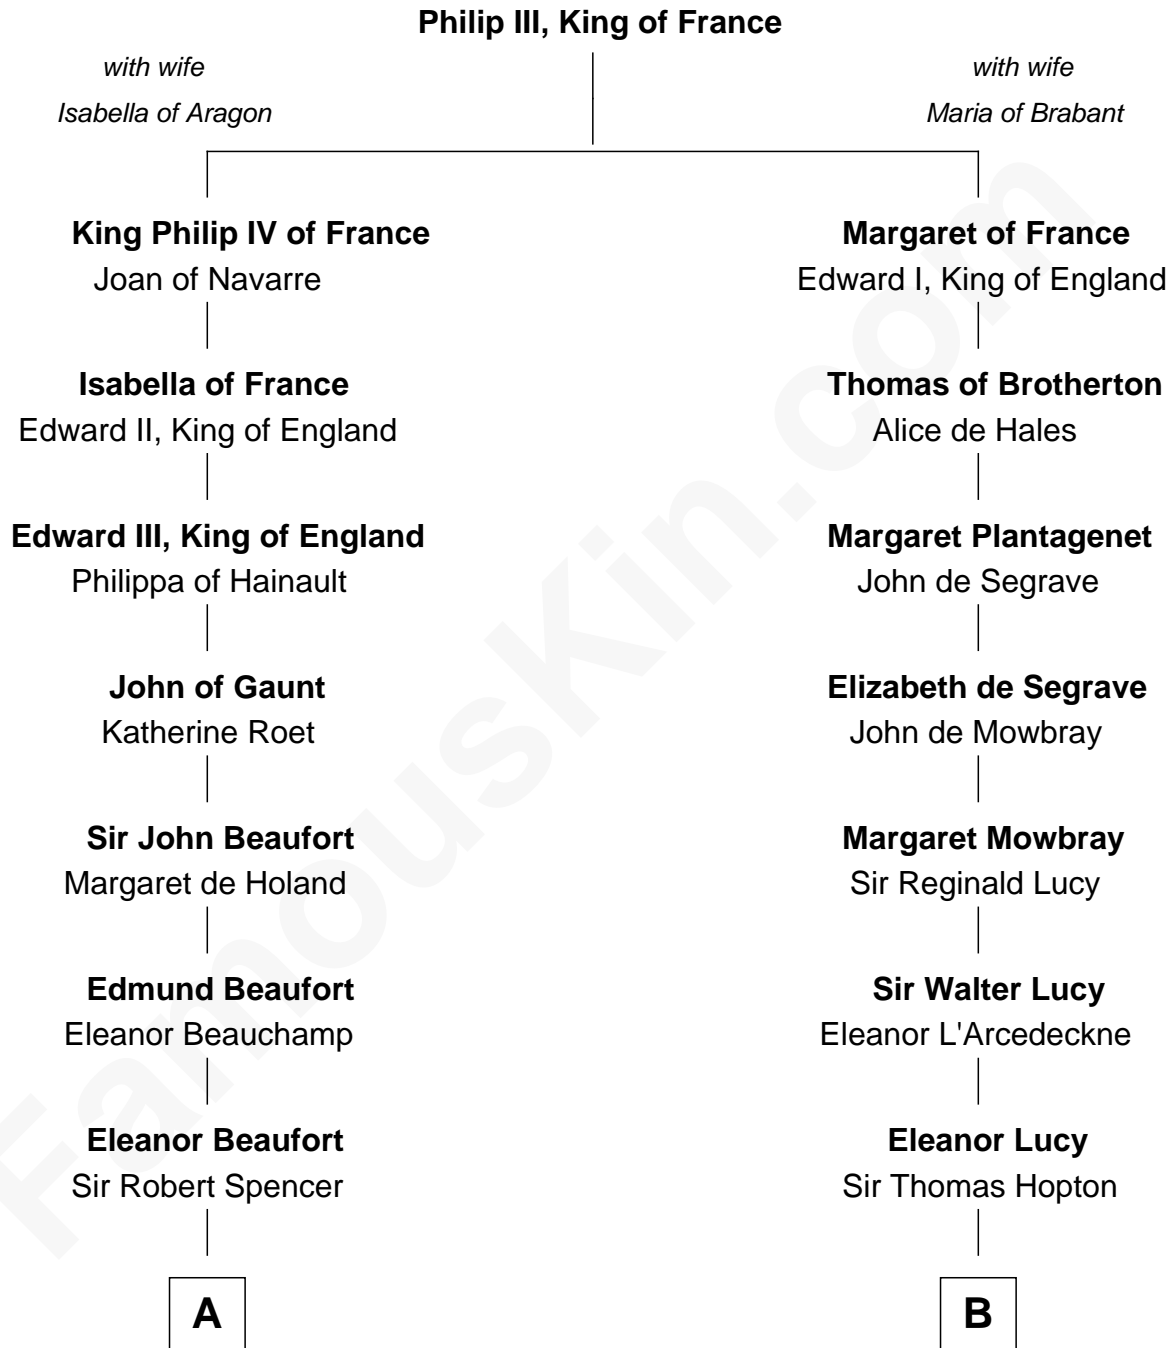

FamousKin.com

Relationship Chart of

Liz Claiborne

Fashion Designer and Founder of Liz Claiborne Inc.

21st cousin of

Grover Cleveland

22nd and 24th U.S. President

C

William Charles Cole Claiborne
Clarisse Duralde

William Charles Cole Claiborne
Louise de Balathier

Fernand Claiborne
Marie Louise Villeré

Omer Villere Claiborne
Carolyn Louise Fenner

Liz Claiborne
Found of Liz Claiborne Inc.